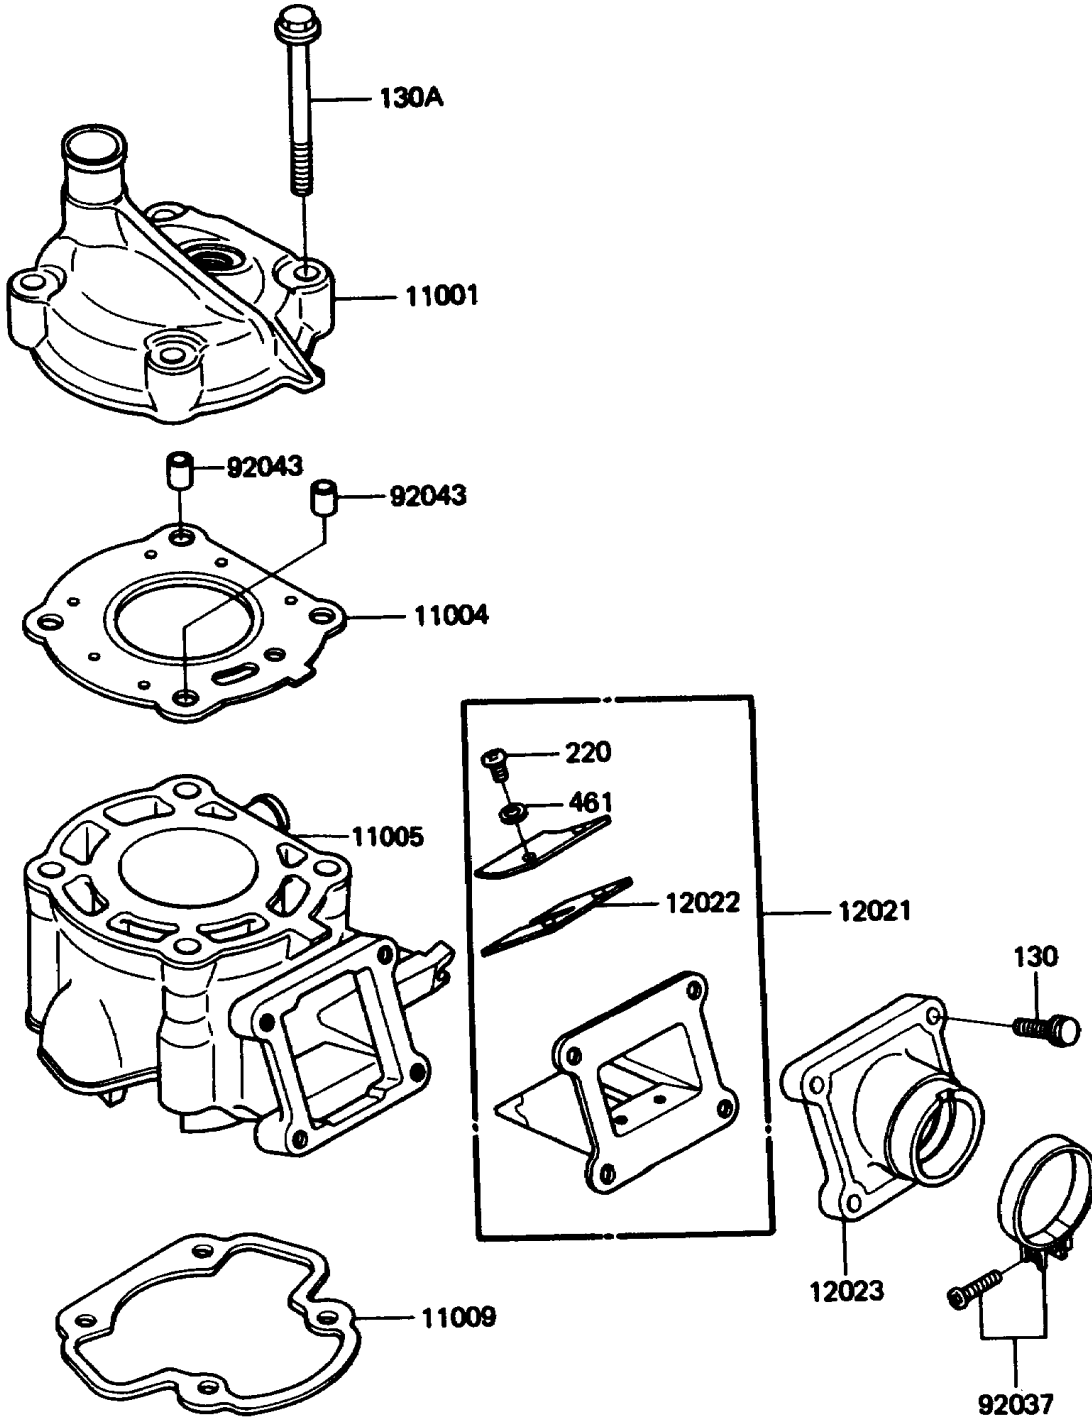

# 1987 KX60 PARTS DIAGRAM

Cylinder Head/Cylinder

E1110-0021

# 1987 KX60 PARTS LIST

## Cylinder Head/Cylinder

ITEM NAME	PART NUMBER	QUANTITY
HEAD-CYLINDER (Ref # 11001)	11001-1175	1
GASKET-HEAD (Ref # 11004)	11004-1118	1
CYLINDER-ENGINE (Ref # 11005)	11005-1378	1
GASKET,CYLINDER BASE (Ref # 11009)	11009-1310	1
VALVE-ASSY-REED (Ref # 12021)	12021-1015	1
VALVE-REED (Ref # 12022)	12022-1013	2
HOLDER-VALVE,REED (Ref # 12023)	12023-1019	1
CLAMP (Ref # 92037)	92037-1305	1
PIN,DOWEL,10X14 (Ref # 92043)	92043-1037	2
BOLT-FLANGED,6X20 (Ref # 130)	130G0620	4
BOLT-FLANGED (Ref # 130A)	130P08105	4
SCREW-PAN-CROS (Ref # 220)	220B0308	4
WASHER-SPRING,3MM (Ref # 461)	461F0300	4