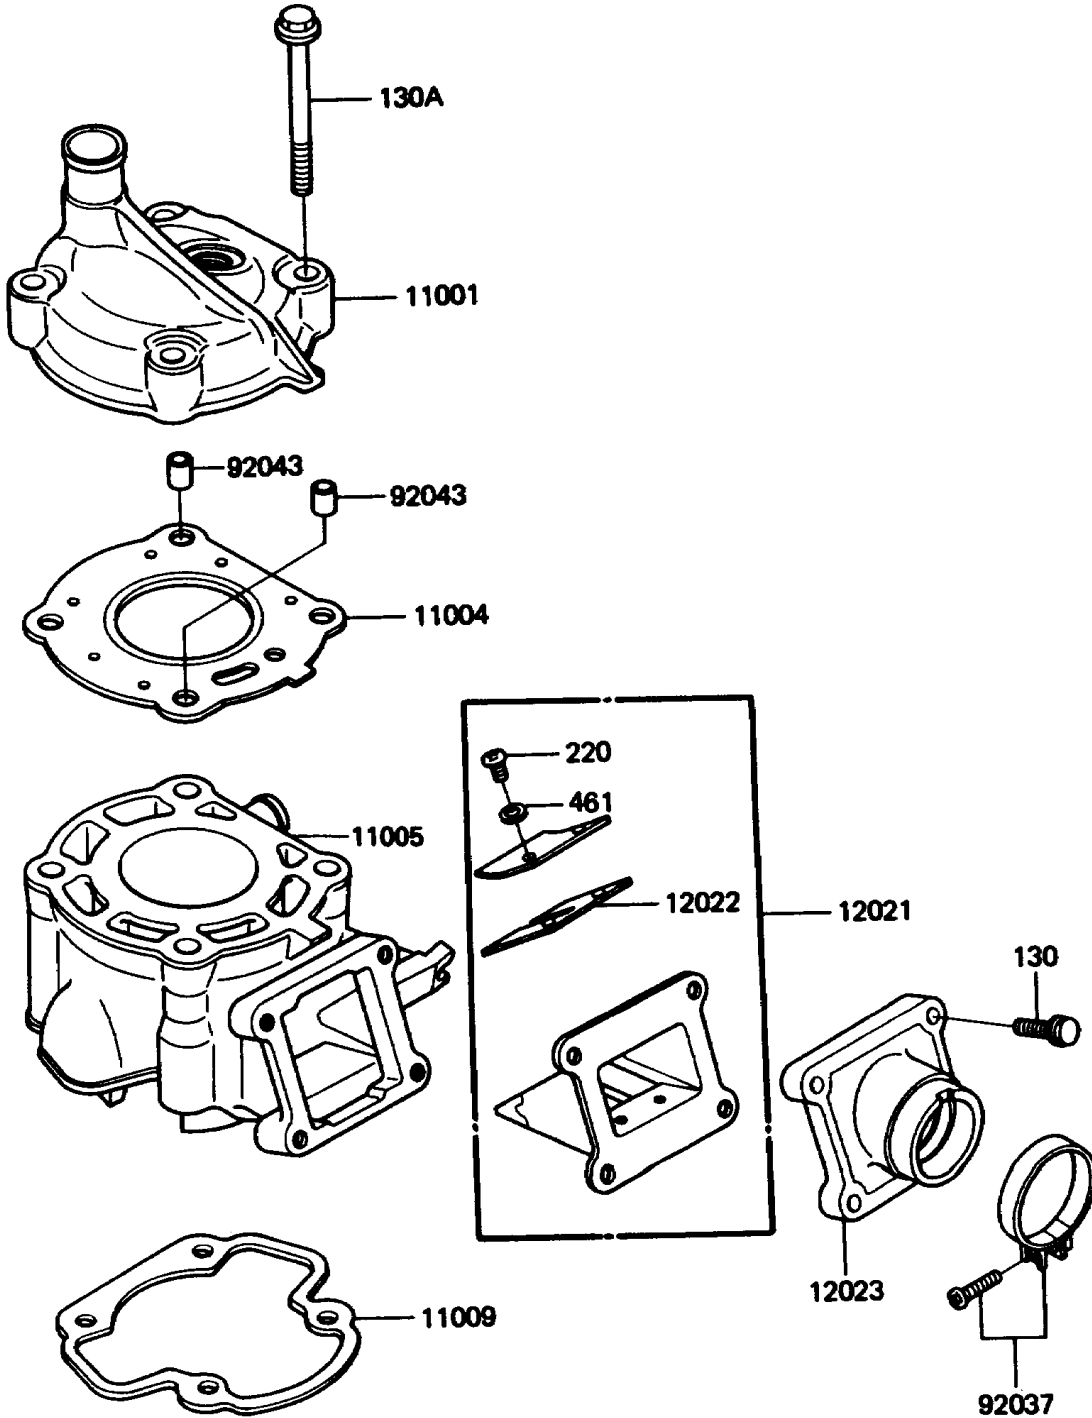

1988 KX60 PARTS DIAGRAM

Cylinder Head/Cylinder

E1110-0021

1988 KX60 PARTS LIST

Cylinder Head/Cylinder

ITEM NAME	PART NUMBER	QUANTITY
HEAD-CYLINDER (Ref # 11001)	11001-1175	1
GASKET-HEAD (Ref # 11004)	11004-1118	1
CYLINDER-ENGINE (Ref # 11005)	11005-1378	1
GASKET,CYLINDER BASE (Ref # 11009)	11009-1310	1
VALVE-ASSY-REED (Ref # 12021)	12021-1015	1
VALVE-REED (Ref # 12022)	12022-1013	2
HOLDER-VALVE,REED (Ref # 12023)	12023-1019	1
CLAMP (Ref # 92037)	92037-1305	1
PIN,DOWEL,10X14 (Ref # 92043)	92043-1037	2
BOLT-FLANGED,6X20 (Ref # 130)	130G0620	4
BOLT-FLANGED (Ref # 130A)	130P08105	4
SCREW-PAN-CROS (Ref # 220)	220B0308	4
WASHER-SPRING,3MM (Ref # 461)	461F0300	4