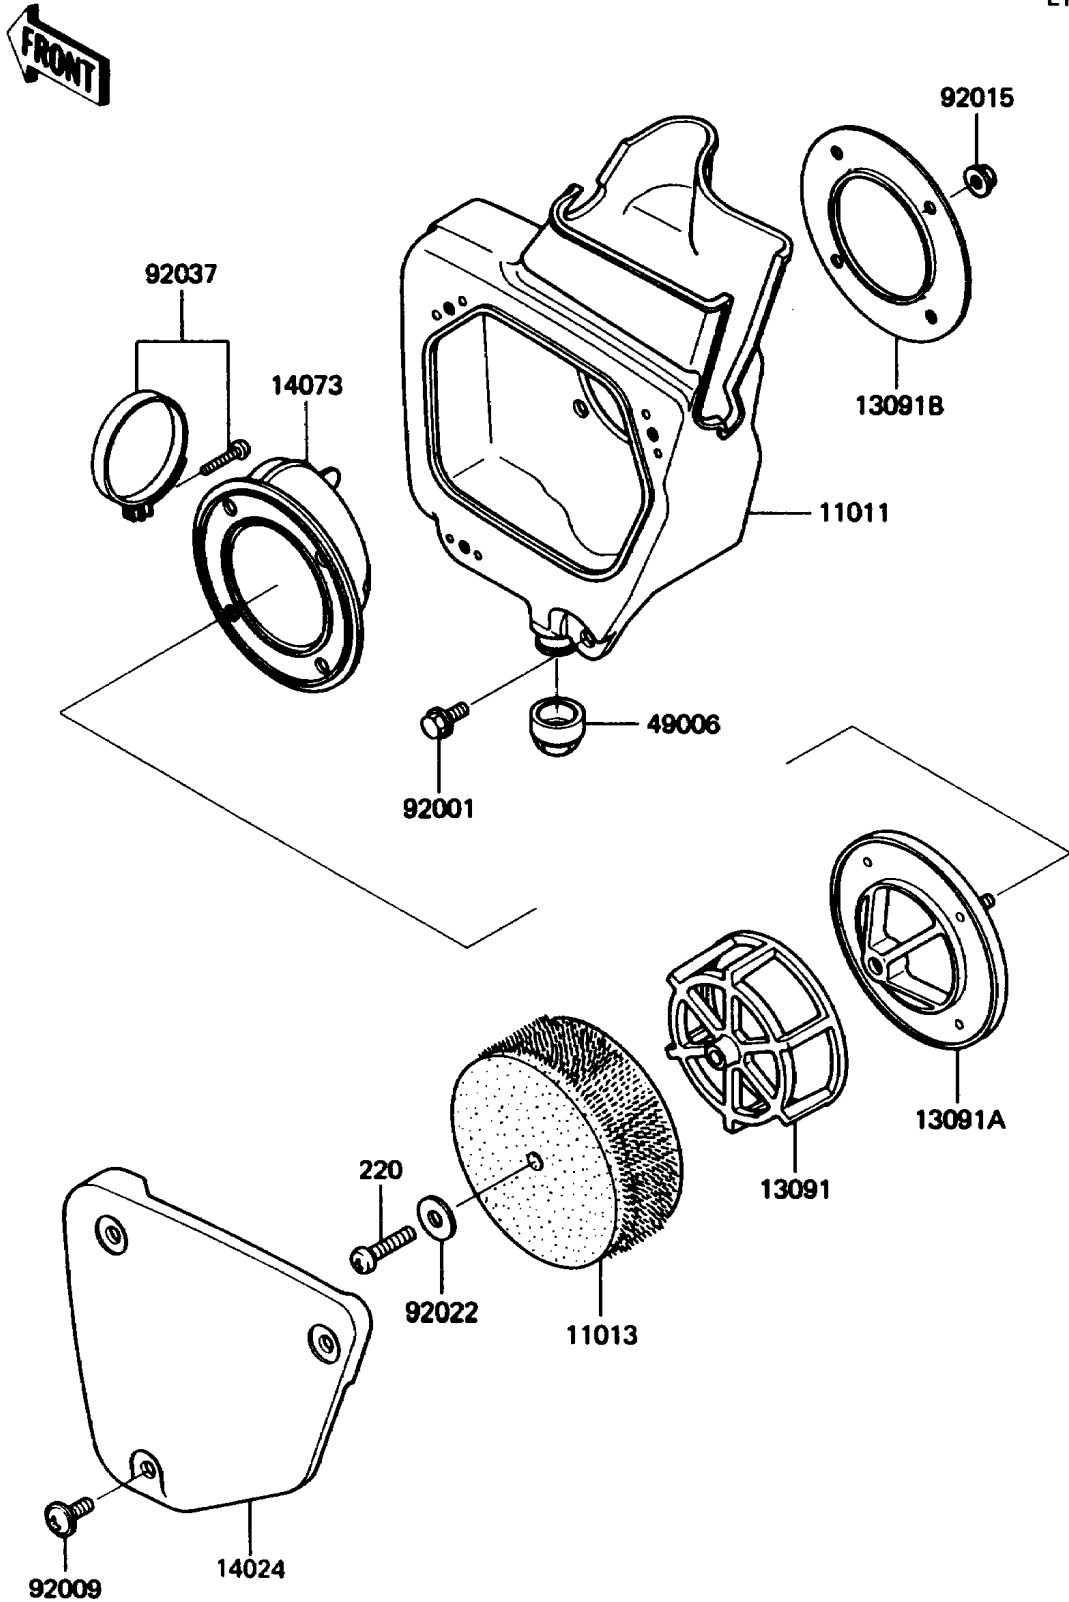

1985 KX60 PARTS DIAGRAM

Air Cleaner

E1130-0170

1985 KX60 PARTS LIST

Air Cleaner

ITEM NAME	PART NUMBER	QUANTITY
CASE-AIR FILTER (Ref # 11011)	11011-1178	1
ELEMENT-AIR FILTER (Ref # 11013)	11013-1121	1
HOLDER,ELEMENT (Ref # 13091)	13091-1336	1
HOLDER,AIR FILTER CASE (Ref # 13091A)	13091-1337	1
HOLDER,AIR FILTER CASE (Ref # 13091B)	13091-1338	1
COVER,AIR FILTER CASE (Ref # 14024)	14025-1958	1
DUCT,AIR FILTER (Ref # 14073)	14073-1191	1
BOOT,AIR FILTER (Ref # 49006)	49006-1156	1
BOLT,W/WASHER,6X12 (Ref # 92001)	92001-1517	1
SCREW,6X14,WHITE (Ref # 92009)	92009-1287	3
NUT,FLANGED,5MM (Ref # 92015)	92015-1259	4
WASHER,6.5X20X1.6 (Ref # 92022)	92022-125	1
CLAMP (Ref # 92037)	92037-1172	1
SCREW-PAN-CROS,6X25 (Ref # 220)	220B0625	1