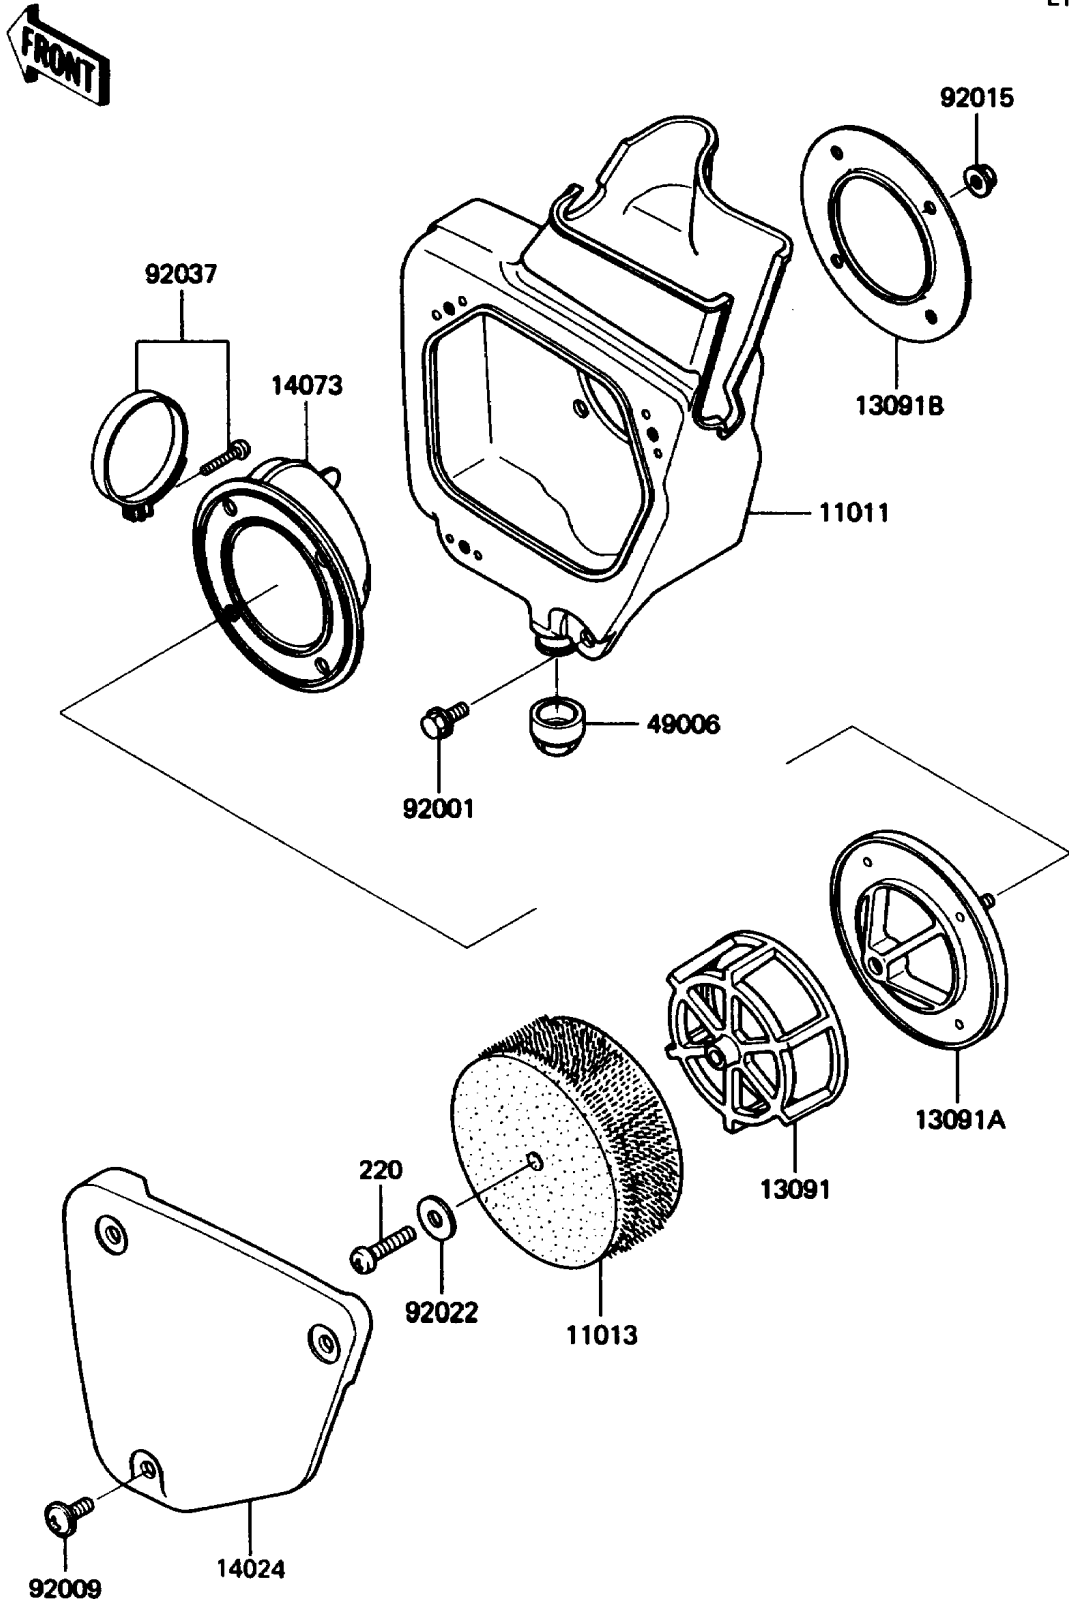

1986 KX60 PARTS DIAGRAM

Air Cleaner

E1130-0170

1986 KX60 PARTS LIST

Air Cleaner

ITEM NAME	PART NUMBER	QUANTITY
CASE-AIR FILTER (Ref # 11011)	11011-1178	1
ELEMENT-AIR FILTER (Ref # 11013)	11013-1121	1
HOLDER,ELEMENT (Ref # 13091)	13091-1336	1
HOLDER,AIR FILTER CASE (Ref # 13091A)	13091-1337	1
HOLDER,AIR FILTER CASE (Ref # 13091B)	13091-1338	1
COVER,AIR FILTER CASE (Ref # 14024)	14025-1958	1
DUCT,AIR FILTER (Ref # 14073)	14073-1191	1
BOOT,AIR FILTER (Ref # 49006)	49006-1156	1
BOLT,W/WASHER,6X12 (Ref # 92001)	92001-1517	1
SCREW,6X14,WHITE (Ref # 92009)	92009-1287	3
NUT,FLANGED,5MM (Ref # 92015)	92015-1259	4
WASHER,6.5X20X1.6 (Ref # 92022)	92022-125	1
CLAMP (Ref # 92037)	92037-1172	1
SCREW-PAN-CROS,6X25 (Ref # 220)	220B0625	1