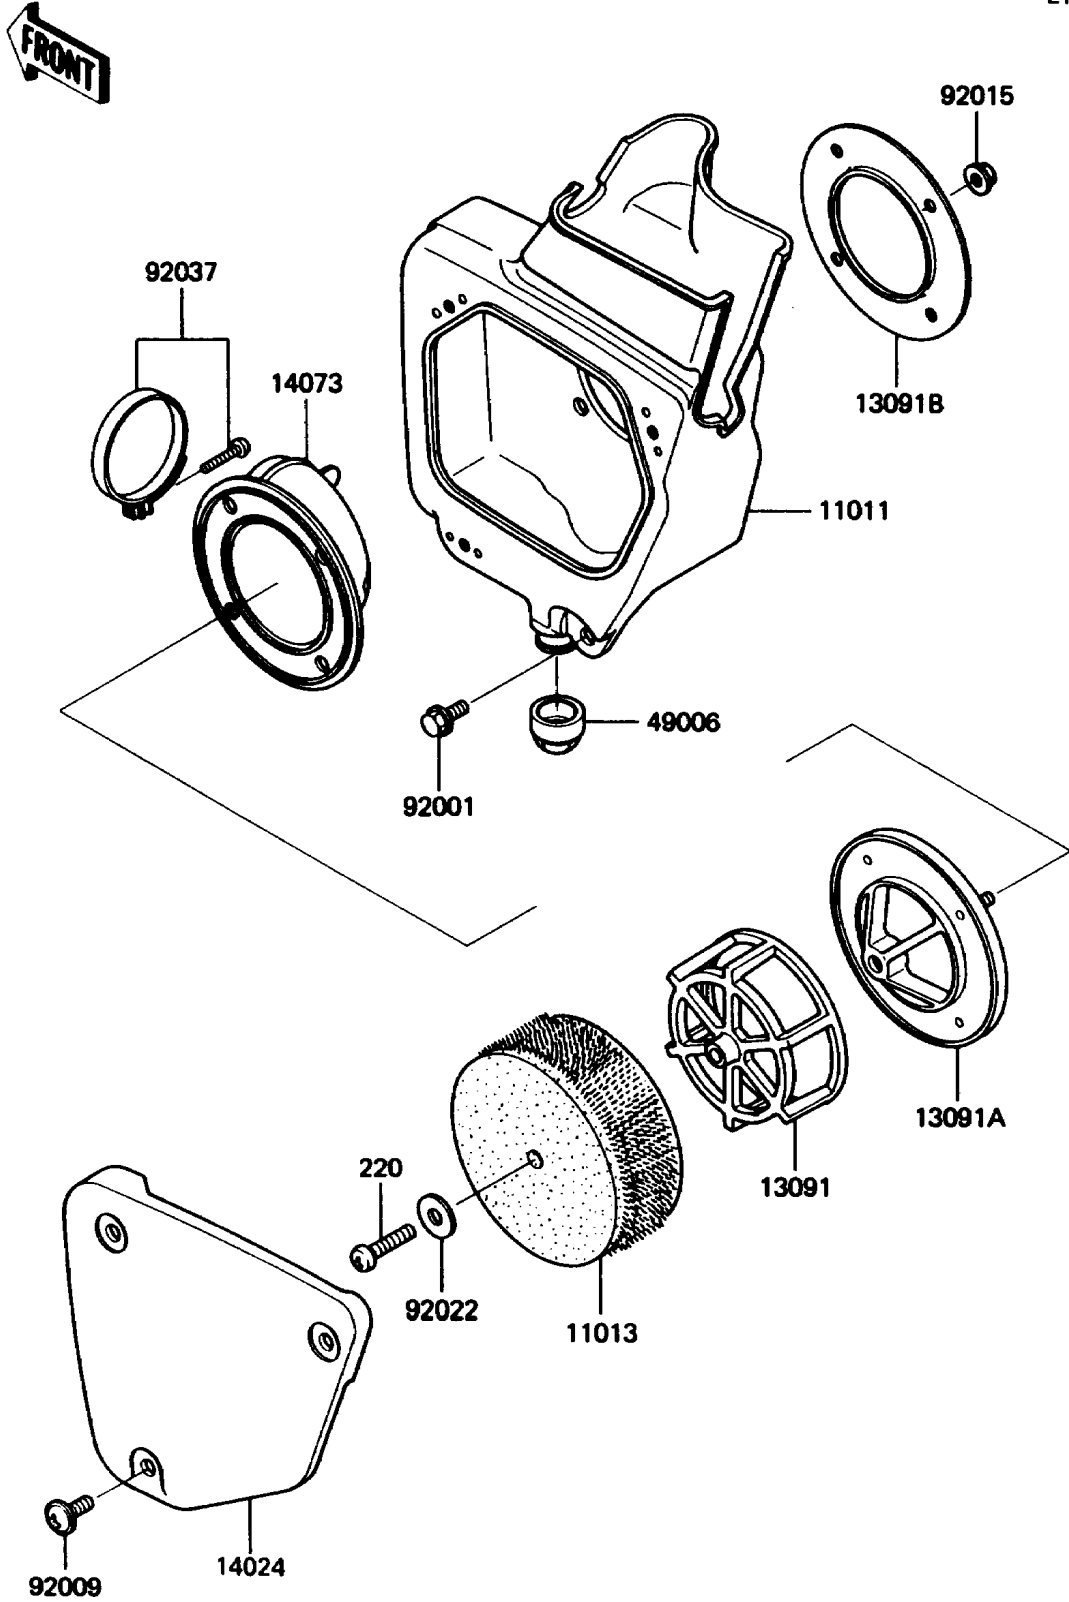

1986 KX60 PARTS DIAGRAM

Air Cleaner

E1130-0170

1986 KX60 PARTS LIST

Air Cleaner

ITEM NAME	PART NUMBER	QUANTITY
CASE-AIR FILTER (Ref # 11011)	11011-1178	1
ELEMENT-AIR FILTER (Ref # 11013)	11013-1121	1
HOLDER,ELEMENT (Ref # 13091)	13091-1336	1
HOLDER,AIR FILTER CASE (Ref # 13091A)	13091-1337	1
HOLDER,AIR FILTER CASE (Ref # 13091B)	13091-1338	1
COVER,AIR FILTER CASE (Ref # 14024)	14025-1958	1
DUCT,AIR FILTER (Ref # 14073)	14073-1191	1
BOOT,AIR FILTER (Ref # 49006)	49006-1156	1
BOLT,W/WASHER,6X12 (Ref # 92001)	92001-1517	1
SCREW,6X14,WHITE (Ref # 92009)	92009-1287	3
NUT,FLANGED,5MM (Ref # 92015)	92015-1259	4
WASHER,6.5X20X1.6 (Ref # 92022)	92022-125	1
CLAMP (Ref # 92037)	92037-1172	1
SCREW-PAN-CROS,6X25 (Ref # 220)	220B0625	1