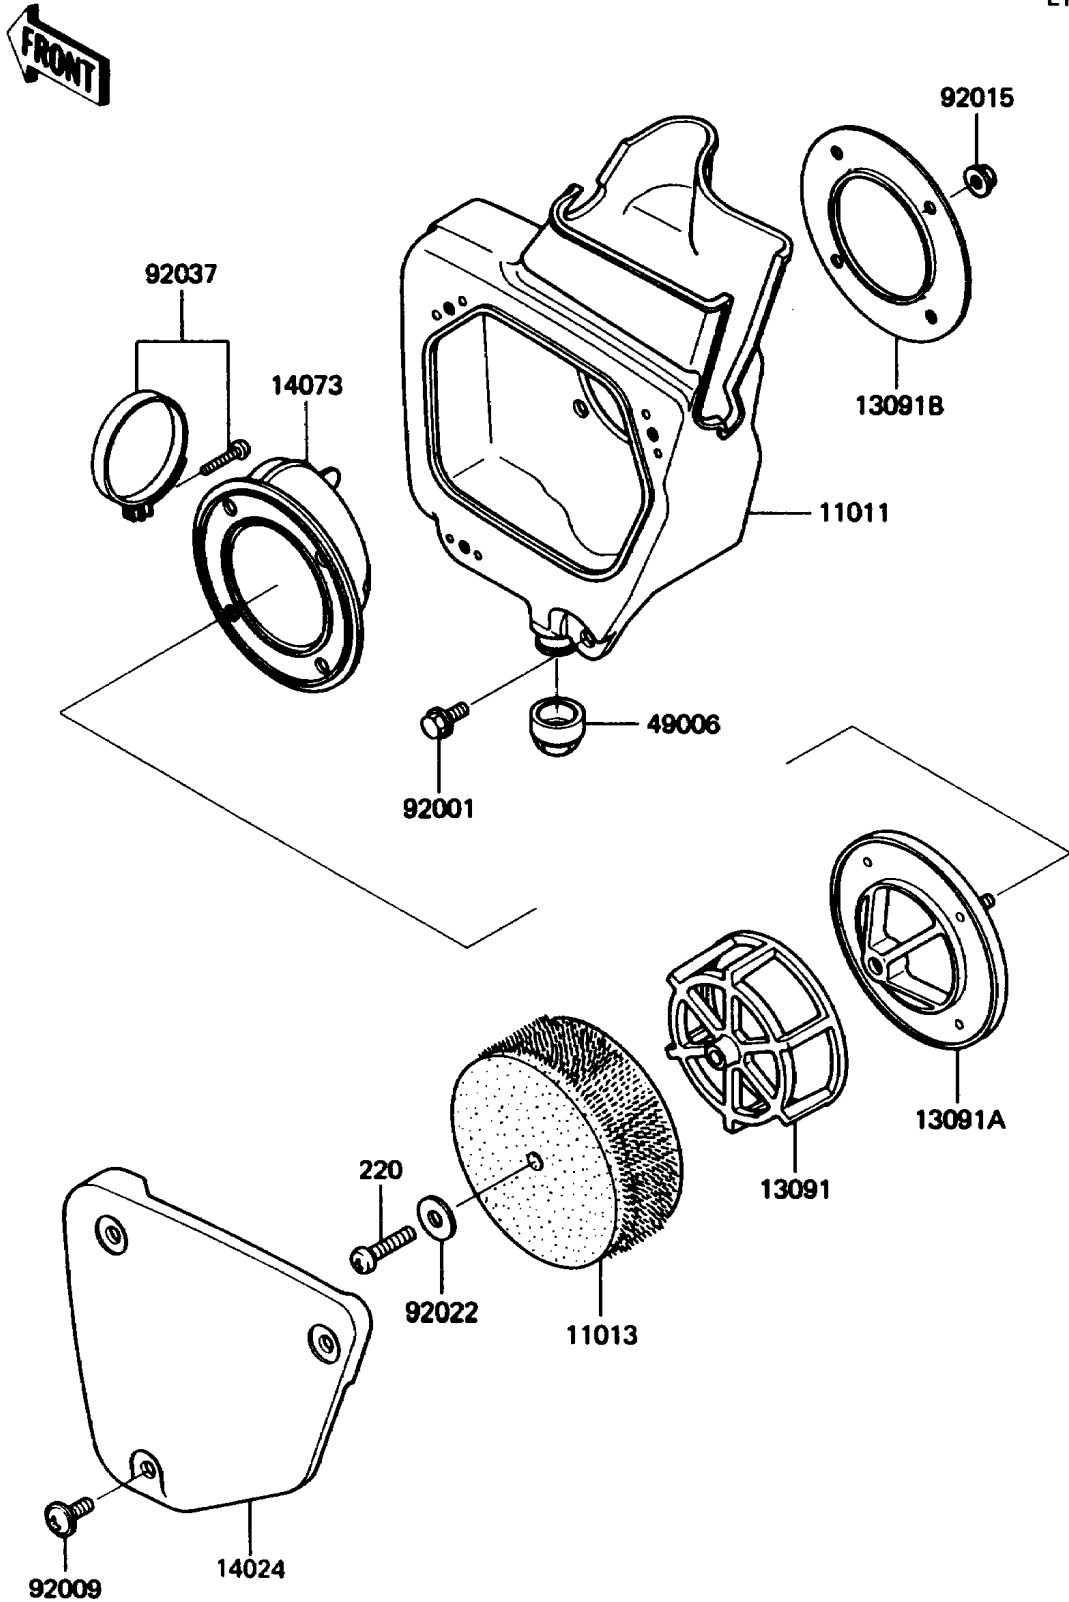

1988 KX60 PARTS DIAGRAM

Air Cleaner

E1130-0170

1988 KX60 PARTS LIST

Air Cleaner

ITEM NAME	PART NUMBER	QUANTITY
CASE-AIR FILTER (Ref # 11011)	11011-1178	1
ELEMENT-AIR FILTER (Ref # 11013)	11013-1121	1
HOLDER,ELEMENT (Ref # 13091)	13091-1336	1
HOLDER,AIR FILTER CASE (Ref # 13091A)	13091-1337	1
HOLDER,AIR FILTER CASE (Ref # 13091B)	13091-1338	1
COVER,AIR FILTER CASE (Ref # 14024)	14025-1958	1
DUCT,AIR FILTER (Ref # 14073)	14073-1191	1
BOOT,AIR FILTER (Ref # 49006)	49006-1156	1
BOLT,W/WASHER,6X12 (Ref # 92001)	92001-1517	1
SCREW,6X14,WHITE (Ref # 92009)	92009-1287	3
NUT,FLANGED,5MM (Ref # 92015)	92015-1259	4
WASHER,6.5X20X1.6 (Ref # 92022)	92022-125	1
CLAMP (Ref # 92037)	92037-1172	1
SCREW-PAN-CROS,6X25 (Ref # 220)	220B0625	1