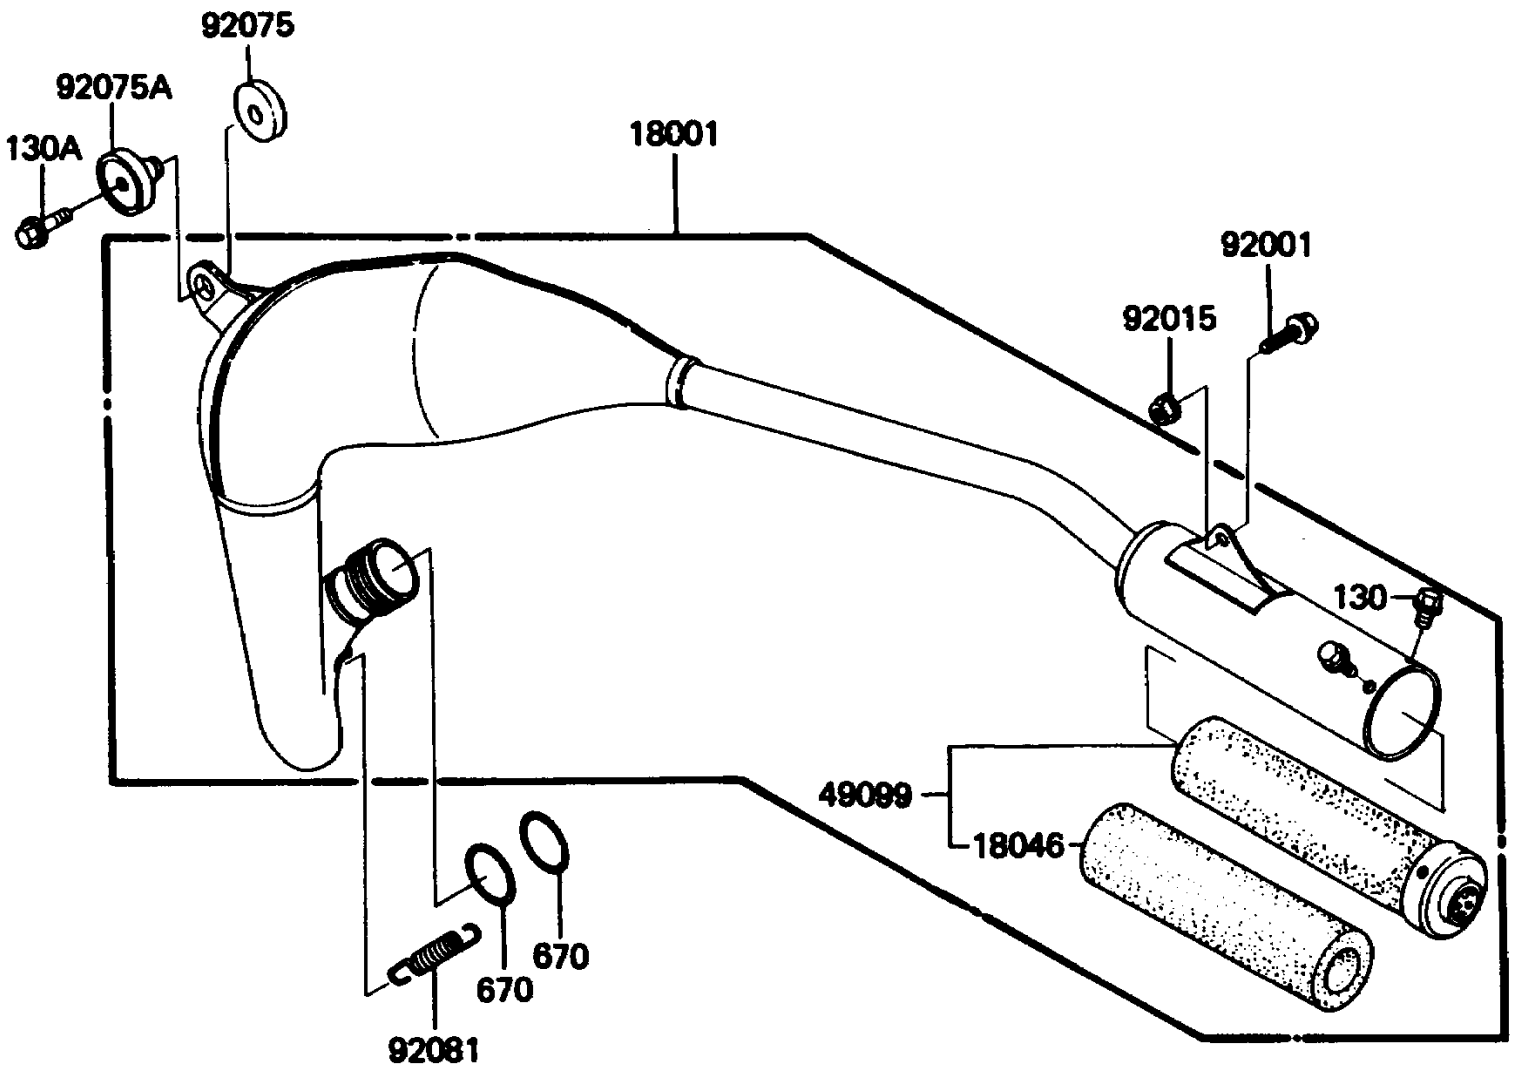

1988 KX60 PARTS DIAGRAM

Muffler(s)

E1140-0214

1988 KX60 PARTS LIST

Muffler(s)

ITEM NAME	PART NUMBER	QUANTITY
MUFFLER (Ref # 18001)	18001-1565	1
WOOL,BAFFLE PIPE (Ref # 18046)	18046-1020	1
BAFFLE-PIPE MUFFLER (Ref # 49099)	49099-1113	1
BOLT,W/WASHER,6X12 (Ref # 92001)	92001-1517	1
NUT,FLANGED,6MM (Ref # 92015)	92015-1078	1
DAMPER,9.3X28X7 (Ref # 92075)	92075-1571	1
DAMPER,MUFFLER (Ref # 92075A)	92075-1572	1
SPRING,MUFFLER CONNECTING (Ref # 92081)	18071-003	1
BOLT-FLANGED (Ref # 130)	130G0508	2
BOLT-FLANGED,6X25 (Ref # 130A)	130G0625	1
O RING,32MM (Ref # 670)	670E3032	2