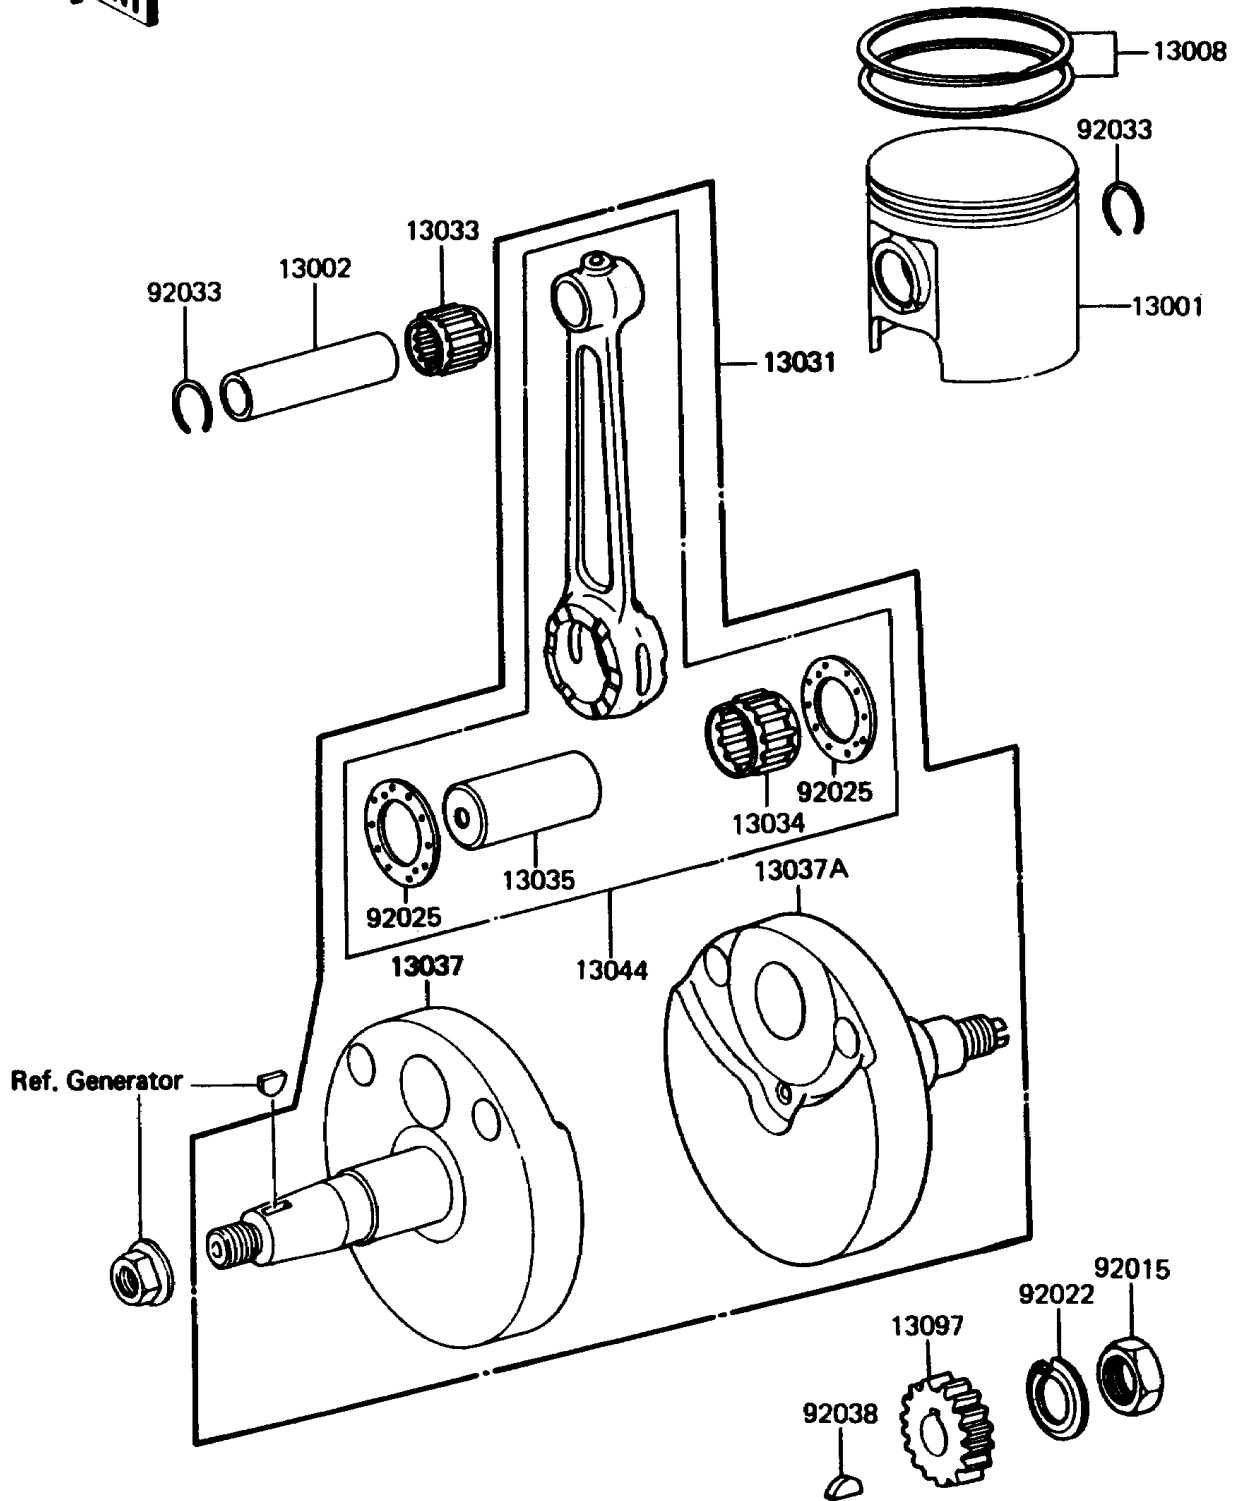

1986 KX60 PARTS DIAGRAM

Crankshaft/Piston(s)

E1320-0017

1986 KX60 PARTS LIST

Crankshaft/Piston(s)

ITEM NAME	PART NUMBER	QUANTITY
PISTON-ENGINE,(B) (Ref # 13001)	13001-1080	1
PIN-PISTON (Ref # 13002)	13002-1020	1
RING-SET-PISTON (Ref # 13008)	13008-5050	1
CRANKSHAFT-COMP (Ref # 13031)	13031-1169	1
BEARING-NEEDLE,72KTV030 (Ref # 13033)	13033-028	1
BEARING-BIG END,SKT202714EGS (Ref # 13034)	13034-1033	1
PIN-CRANK (Ref # 13035)	13035-1002	1
CRANKSHAFT,LH (Ref # 13037)	13037-1204	1
CRANKSHAFT,RH (Ref # 13037A)	13037-1220	1
SET-CONNECTING ROD (Ref # 13044)	13044-5024	1
GEAR-PRIMARY SPUR,22T (Ref # 13097)	13097-1055	1
NUT,12MM (Ref # 92015)	92015-006	1
WASHER,CLAW,12.5X25X0.8 (Ref # 92022)	92024-003	1
SHIM,20X34.5X1.0 (Ref # 92025)	92025-005	2
RING-SNAP,PISTON PIN (Ref # 92033)	92036-007	2
KEY,WOODRUFF (Ref # 92038)	92038-003	1