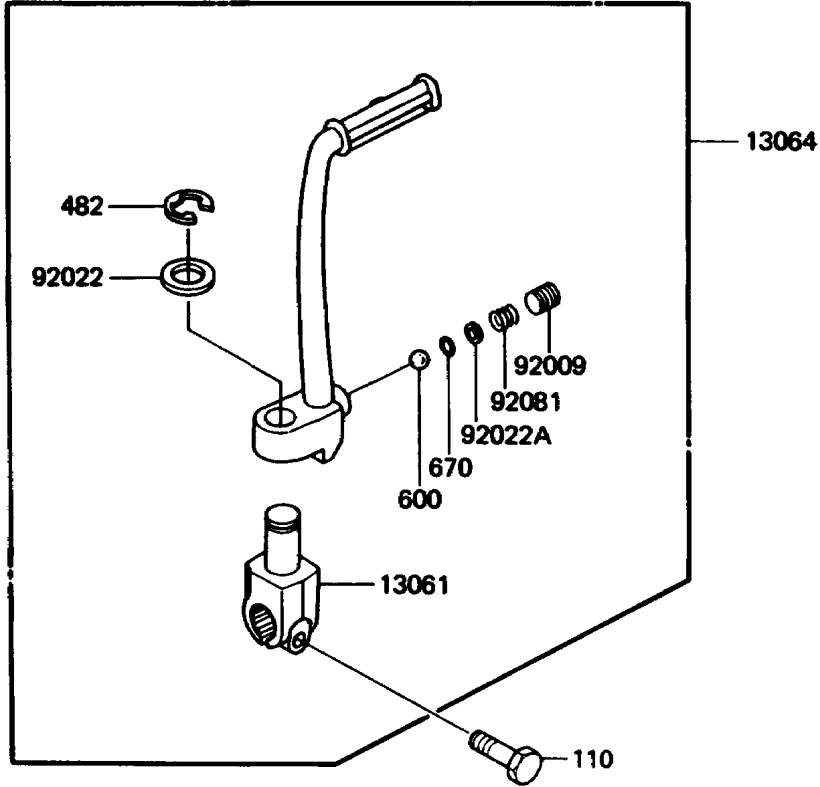

# 1985 KX60 PARTS DIAGRAM

Kickstarter Mechanism

E1340-0047

# 1985 KX60 PARTS LIST

## Kickstarter Mechanism

ITEM NAME	PART NUMBER	QUANTITY
BOSS,KICK LEVER (Ref # 13061)	13061-1049	1
LEVER-ASSY-KICK,PEDAL (Ref # 13064)	13064-1124	1
SHAFT-KICK (Ref # 13066)	13066-1055	1
GUIDE,KICK SPRING (Ref # 13070)	13070-1034	1
RATCHET (Ref # 13078)	13078-1004	1
GUIDE-KICK (Ref # 13206)	13206-1053	1
GEAR-SPUR (Ref # 59051)	59051-1026	1
GEAR-SPUR,30T (Ref # 59051A)	59051-1027	1
SCREW,SOCKET,8X8 (Ref # 92009)	92009-1312	1
WASHER,12.2X20X1.6 (Ref # 92022)	92022-1236	1
WASHER (Ref # 92022A)	92022-1481	1
SPRING,KICK PEDAL (Ref # 92081)	92081-020	1
SPRING,RATCHET (Ref # 92081A)	92081-122	1
SPRING,RETURN (Ref # 92081B)	92081-1434	1
BOLT,6X20 (Ref # 110)	110P0620	1
SCREW-PAN-CROS,6X16 (Ref # 220)	220B0616	1
SCREW-CSK-CROS,6X18 (Ref # 221)	221B0618	1
CIRCLIP-TYPE-C,12MM (Ref # 480)	480J1200	1
CIRCLIP-TYPE-C,15MM (Ref # 480A)	480J1500	1
CIRCLIP-TYPE-E,8MM (Ref # 482)	482K8000	1
BALL-STEEL,1/4" (Ref # 600)	600A0800	1
O RING,4MM (Ref # 670)	670B1504	1