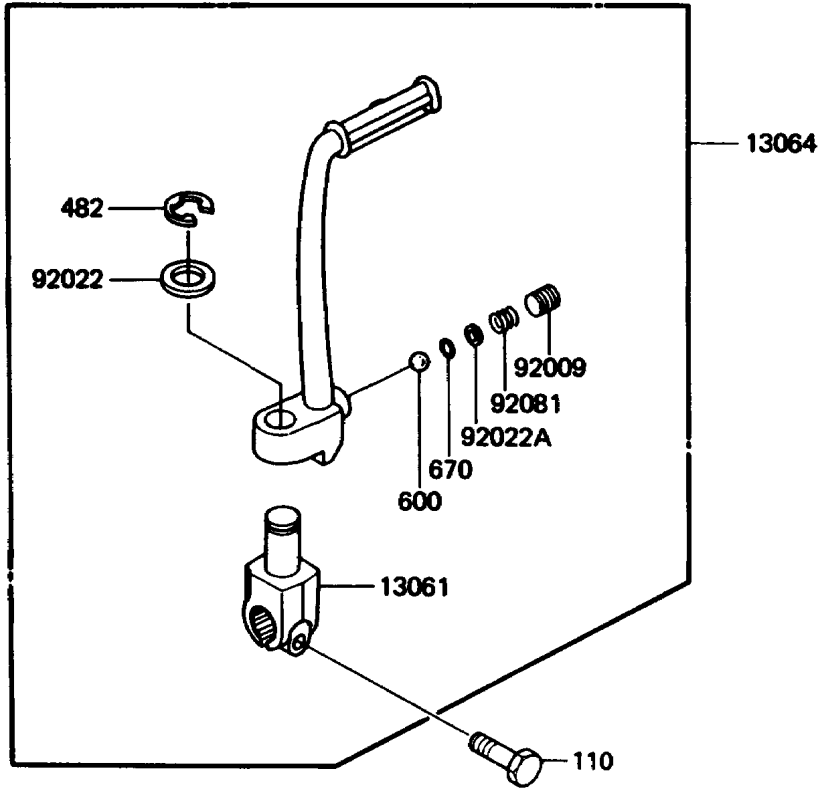

1985 KX60 PARTS DIAGRAM

Kickstarter Mechanism

E1340-0047

1985 KX60 PARTS LIST

Kickstarter Mechanism

ITEM NAME	PART NUMBER	QUANTITY
BOSS,KICK LEVER (Ref # 13061)	13061-1049	1
LEVER-ASSY-KICK,PEDAL (Ref # 13064)	13064-1124	1
SHAFT-KICK (Ref # 13066)	13066-1055	1
GUIDE,KICK SPRING (Ref # 13070)	13070-1034	1
RATCHET (Ref # 13078)	13078-1004	1
GUIDE-KICK (Ref # 13206)	13206-1053	1
GEAR-SPUR (Ref # 59051)	59051-1026	1
GEAR-SPUR,30T (Ref # 59051A)	59051-1027	1
SCREW,SOCKET,8X8 (Ref # 92009)	92009-1312	1
WASHER,12.2X20X1.6 (Ref # 92022)	92022-1236	1
WASHER (Ref # 92022A)	92022-1481	1
SPRING,KICK PEDAL (Ref # 92081)	92081-020	1
SPRING,RATCHET (Ref # 92081A)	92081-122	1
SPRING,RETURN (Ref # 92081B)	92081-1434	1
BOLT,6X20 (Ref # 110)	110P0620	1
SCREW-PAN-CROS,6X16 (Ref # 220)	220B0616	1
SCREW-CSK-CROS,6X18 (Ref # 221)	221B0618	1
CIRCLIP-TYPE-C,12MM (Ref # 480)	480J1200	1
CIRCLIP-TYPE-C,15MM (Ref # 480A)	480J1500	1
CIRCLIP-TYPE-E,8MM (Ref # 482)	482K8000	1
BALL-STEEL,1/4" (Ref # 600)	600A0800	1
O RING,4MM (Ref # 670)	670B1504	1