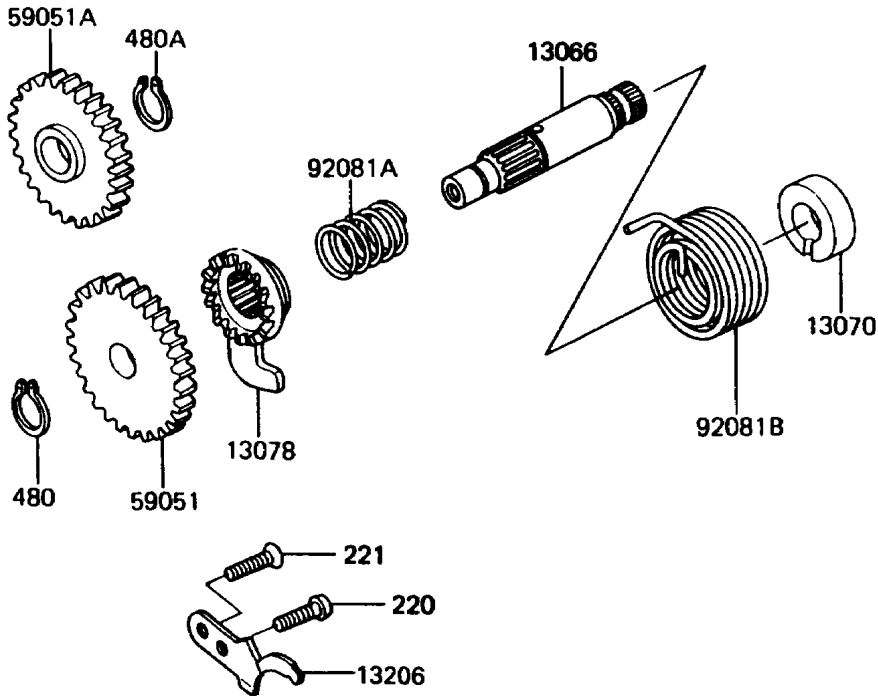

# 1985 KX60 PARTS DIAGRAM

Kickstarter Mechanism

E1340-0047

# 1985 KX60 PARTS LIST

## Kickstarter Mechanism

ITEM NAME	PART NUMBER	QUANTITY
BOSS,KICK LEVER (Ref # 13061)	13061-1049	1
LEVER-ASSY-KICK,PEDAL (Ref # 13064)	13064-1124	1
SHAFT-KICK (Ref # 13066)	13066-1055	1
GUIDE,KICK SPRING (Ref # 13070)	13070-1034	1
RATCHET (Ref # 13078)	13078-1004	1
GUIDE-KICK (Ref # 13206)	13206-1053	1
GEAR-SPUR (Ref # 59051)	59051-1026	1
GEAR-SPUR,30T (Ref # 59051A)	59051-1027	1
SCREW,SOCKET,8X8 (Ref # 92009)	92009-1312	1
WASHER,12.2X20X1.6 (Ref # 92022)	92022-1236	1
WASHER (Ref # 92022A)	92022-1481	1
SPRING,KICK PEDAL (Ref # 92081)	92081-020	1
SPRING,RATCHET (Ref # 92081A)	92081-122	1
SPRING,RETURN (Ref # 92081B)	92081-1434	1
BOLT,6X20 (Ref # 110)	110P0620	1
SCREW-PAN-CROS,6X16 (Ref # 220)	220B0616	1
SCREW-CSK-CROS,6X18 (Ref # 221)	221B0618	1
CIRCLIP-TYPE-C,12MM (Ref # 480)	480J1200	1
CIRCLIP-TYPE-C,15MM (Ref # 480A)	480J1500	1
CIRCLIP-TYPE-E,8MM (Ref # 482)	482K8000	1
BALL-STEEL,1/4" (Ref # 600)	600A0800	1
O RING,4MM (Ref # 670)	670B1504	1