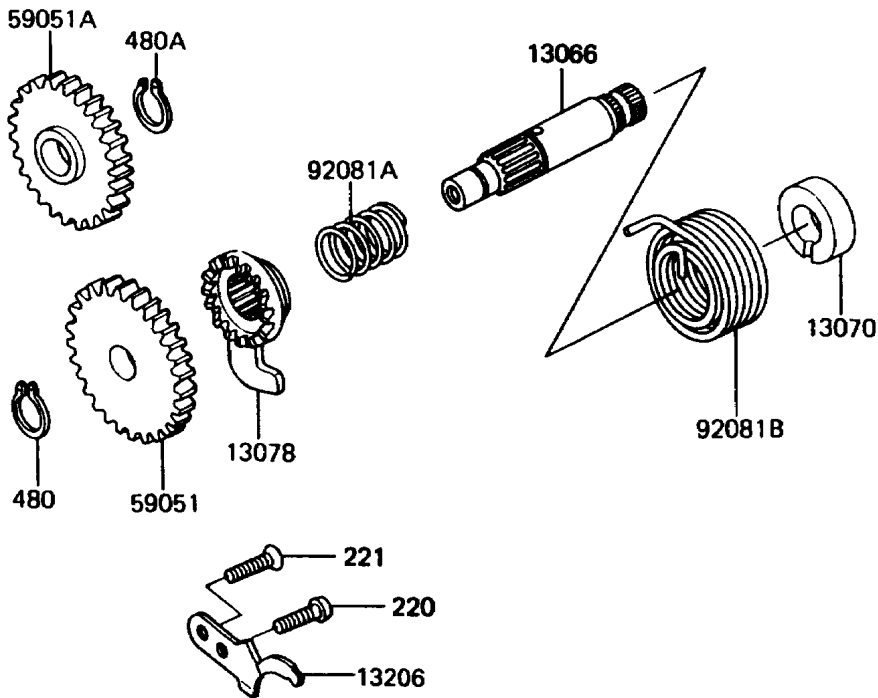

1985 KX60 PARTS DIAGRAM

Kickstarter Mechanism

E1340-0047

1985 KX60 PARTS LIST

Kickstarter Mechanism

ITEM NAME	PART NUMBER	QUANTITY
BOSS,KICK LEVER (Ref # 13061)	13061-1049	1
LEVER-ASSY-KICK,PEDAL (Ref # 13064)	13064-1124	1
SHAFT-KICK (Ref # 13066)	13066-1055	1
GUIDE,KICK SPRING (Ref # 13070)	13070-1034	1
RATCHET (Ref # 13078)	13078-1004	1
GUIDE-KICK (Ref # 13206)	13206-1053	1
GEAR-SPUR (Ref # 59051)	59051-1026	1
GEAR-SPUR,30T (Ref # 59051A)	59051-1027	1
SCREW,SOCKET,8X8 (Ref # 92009)	92009-1312	1
WASHER,12.2X20X1.6 (Ref # 92022)	92022-1236	1
WASHER (Ref # 92022A)	92022-1481	1
SPRING,KICK PEDAL (Ref # 92081)	92081-020	1
SPRING,RATCHET (Ref # 92081A)	92081-122	1
SPRING,RETURN (Ref # 92081B)	92081-1434	1
BOLT,6X20 (Ref # 110)	110P0620	1
SCREW-PAN-CROS,6X16 (Ref # 220)	220B0616	1
SCREW-CSK-CROS,6X18 (Ref # 221)	221B0618	1
CIRCLIP-TYPE-C,12MM (Ref # 480)	480J1200	1
CIRCLIP-TYPE-C,15MM (Ref # 480A)	480J1500	1
CIRCLIP-TYPE-E,8MM (Ref # 482)	482K8000	1
BALL-STEEL,1/4" (Ref # 600)	600A0800	1
O RING,4MM (Ref # 670)	670B1504	1