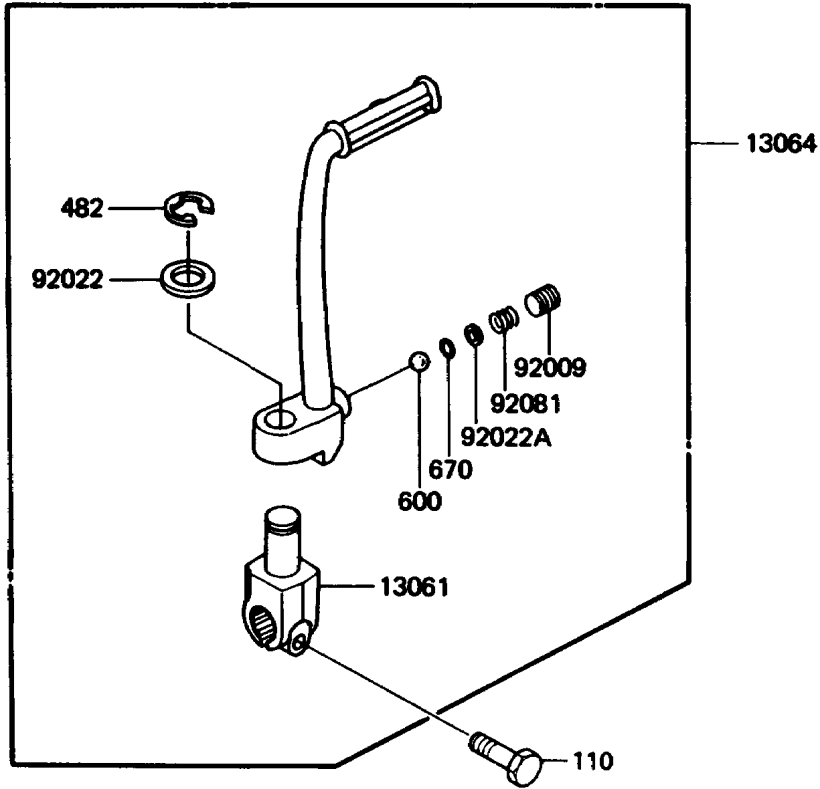

# 1988 KX60 PARTS DIAGRAM

Kickstarter Mechanism

E1340-0047

# 1988 KX60 PARTS LIST

## Kickstarter Mechanism

ITEM NAME	PART NUMBER	QUANTITY
BOSS,KICK LEVER (Ref # 13061)	13061-1049	1
LEVER-ASSY-KICK,PEDAL (Ref # 13064)	13064-1124	1
SHAFT-KICK (Ref # 13066)	13066-1055	1
GUIDE,KICK SPRING (Ref # 13070)	13070-1034	1
RATCHET (Ref # 13078)	13078-1004	1
GUIDE-KICK (Ref # 13206)	13206-1053	1
GEAR-SPUR (Ref # 59051)	59051-1026	1
GEAR-SPUR,30T (Ref # 59051A)	59051-1027	1
SCREW,SOCKET,8X8 (Ref # 92009)	92009-1312	1
WASHER,12.2X20X1.6 (Ref # 92022)	92022-1236	1
WASHER (Ref # 92022A)	92022-1481	1
SPRING,KICK PEDAL (Ref # 92081)	92081-020	1
SPRING,RATCHET (Ref # 92081A)	92081-122	1
SPRING,RETURN (Ref # 92081B)	92081-1434	1
BOLT,6X20 (Ref # 110)	110P0620	1
SCREW-PAN-CROS,6X16 (Ref # 220)	220B0616	1
SCREW-CSK-CROS,6X18 (Ref # 221)	221B0618	1
CIRCLIP-TYPE-C,12MM (Ref # 480)	480J1200	1
CIRCLIP-TYPE-C,15MM (Ref # 480A)	480J1500	1
CIRCLIP-TYPE-E,8MM (Ref # 482)	482K8000	1
BALL-STEEL,1/4" (Ref # 600)	600A0800	1
O RING,4MM (Ref # 670)	670B1504	1