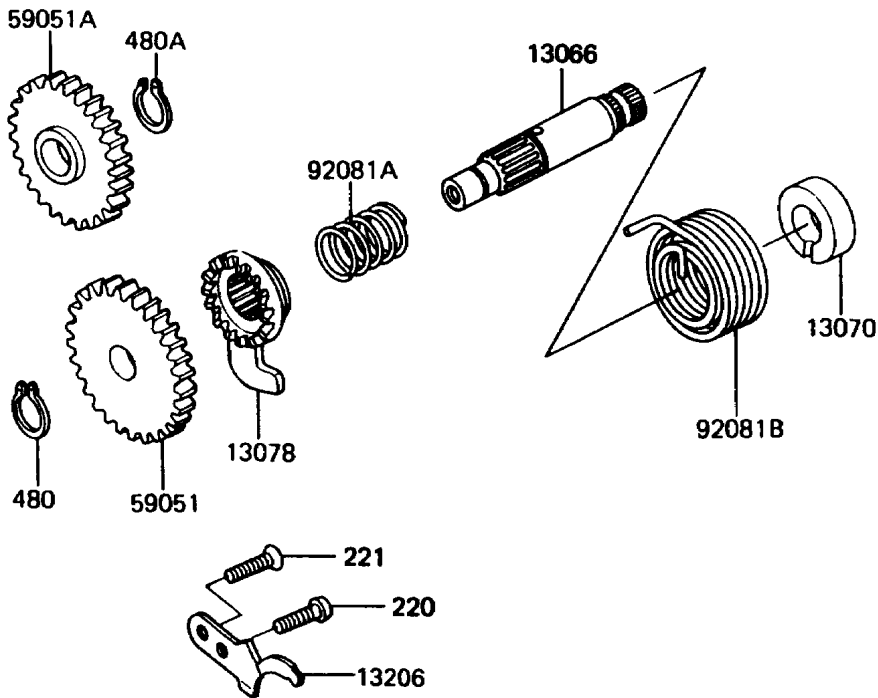

# 1988 KX60 PARTS DIAGRAM

Kickstarter Mechanism

E1340-0047

# 1988 KX60 PARTS LIST

## Kickstarter Mechanism

ITEM NAME	PART NUMBER	QUANTITY
BOSS,KICK LEVER (Ref # 13061)	13061-1049	1
LEVER-ASSY-KICK,PEDAL (Ref # 13064)	13064-1124	1
SHAFT-KICK (Ref # 13066)	13066-1055	1
GUIDE,KICK SPRING (Ref # 13070)	13070-1034	1
RATCHET (Ref # 13078)	13078-1004	1
GUIDE-KICK (Ref # 13206)	13206-1053	1
GEAR-SPUR (Ref # 59051)	59051-1026	1
GEAR-SPUR,30T (Ref # 59051A)	59051-1027	1
SCREW,SOCKET,8X8 (Ref # 92009)	92009-1312	1
WASHER,12.2X20X1.6 (Ref # 92022)	92022-1236	1
WASHER (Ref # 92022A)	92022-1481	1
SPRING,KICK PEDAL (Ref # 92081)	92081-020	1
SPRING,RATCHET (Ref # 92081A)	92081-122	1
SPRING,RETURN (Ref # 92081B)	92081-1434	1
BOLT,6X20 (Ref # 110)	110P0620	1
SCREW-PAN-CROS,6X16 (Ref # 220)	220B0616	1
SCREW-CSK-CROS,6X18 (Ref # 221)	221B0618	1
CIRCLIP-TYPE-C,12MM (Ref # 480)	480J1200	1
CIRCLIP-TYPE-C,15MM (Ref # 480A)	480J1500	1
CIRCLIP-TYPE-E,8MM (Ref # 482)	482K8000	1
BALL-STEEL,1/4" (Ref # 600)	600A0800	1
O RING,4MM (Ref # 670)	670B1504	1