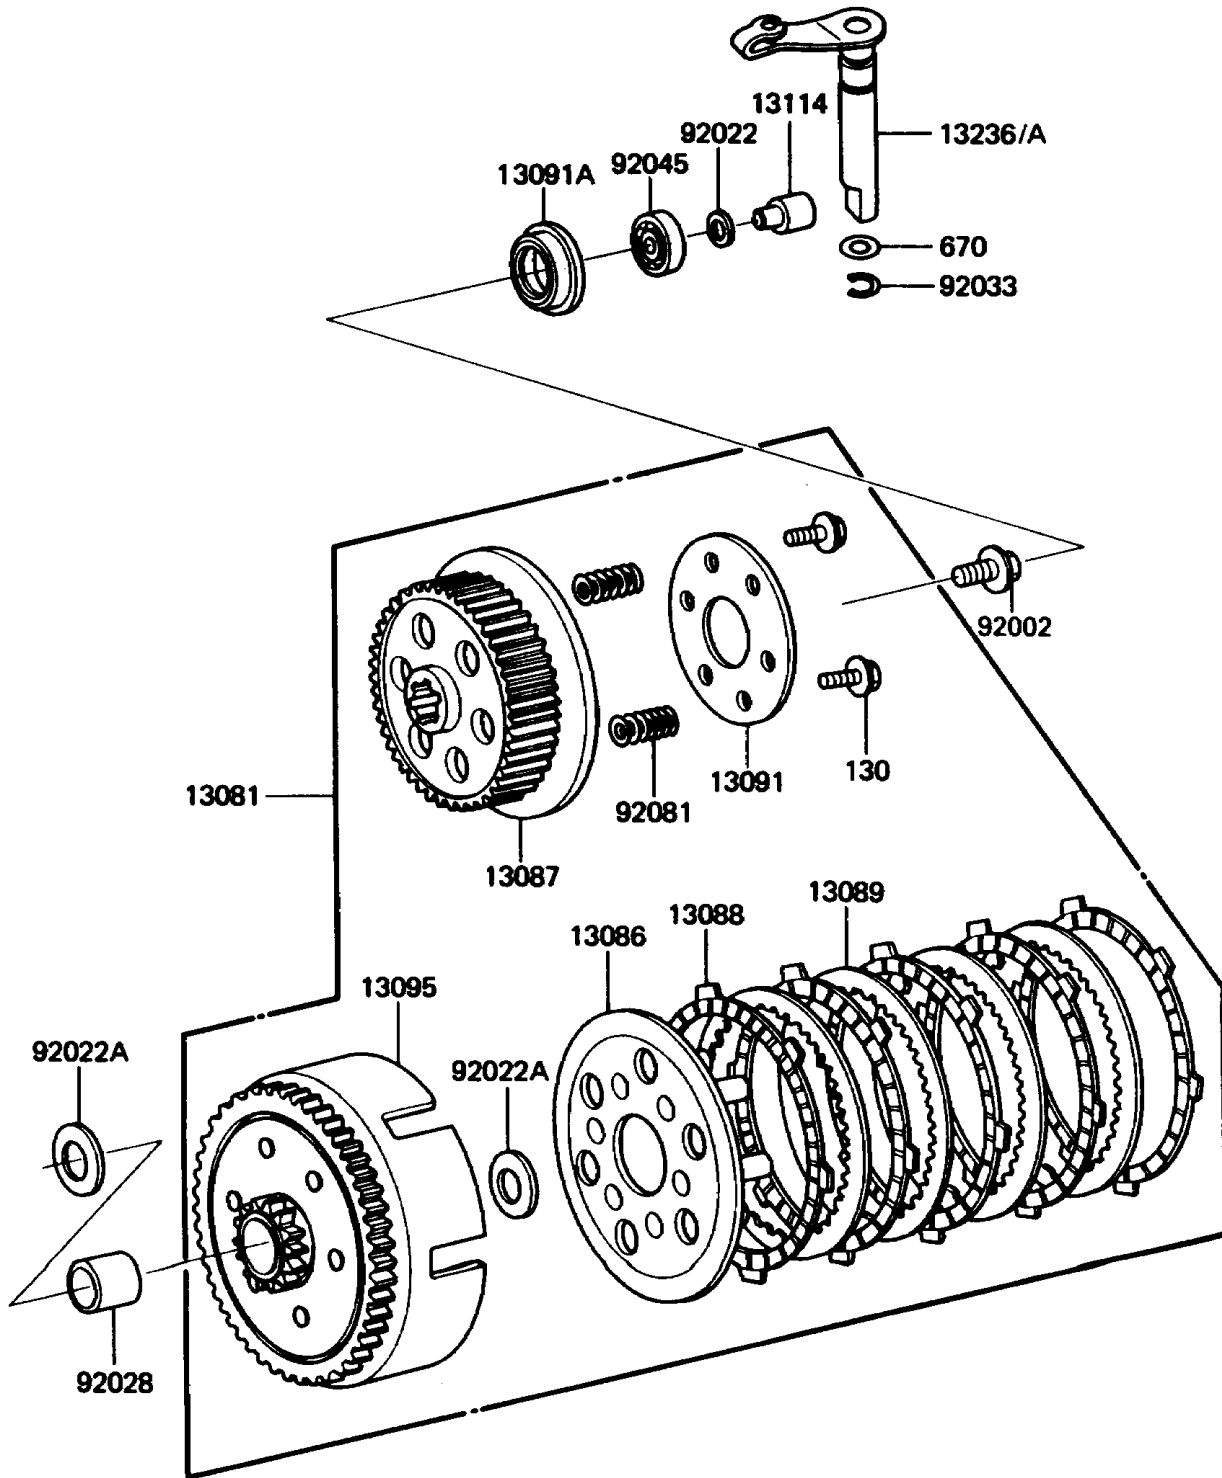

1986 KX60 PARTS DIAGRAM

Clutch

E1350-0121

1986 KX60 PARTS LIST

Clutch

ITEM NAME	PART NUMBER	QUANTITY
CLUTCH-ASSY (Ref # 13081)	13081-1152	1
WHEEL-CLUTCH (Ref # 13086)	13086-1002	1
HUB-CLUTCH (Ref # 13087)	13087-1051	1
PLATE-FRICTION (Ref # 13088)	13088-1010	5
PLATE-CLUTCH (Ref # 13089)	13089-005	4
HOLDER,CLUTCH SPRING (Ref # 13091)	13091-003	1
HOLDER,CLUTCH PUSHER (Ref # 13091A)	13091-1133	1
HOUSING-COMP-CLUTCH (Ref # 13095)	13095-1042	1
PUSHER-CLUTCH (Ref # 13114)	13114-1055	1
LEVER-COMP,CLUTCH RELEASE (Ref # 13236)	13236-1118	1
BOLT,10X30 (Ref # 92002)	92002-1697	1
WASHER,7X12.5X0.8 (Ref # 92022)	92022-1290	AR
WASHER,17.3X28X1 (Ref # 92022A)	92022-255	2
BUSHING,17X22X21.1 (Ref # 92028)	92028-1149	1
RING-SNAP (Ref # 92033)	92036-023	1
BEARING-BALL,#627 (Ref # 92045)	92045-026	1
SPRING,CLUTCH (Ref # 92081)	92081-1143	6
BOLT-FLANGED (Ref # 130)	130P0520	6
O RING,9MM (Ref # 670)	670B1509	1