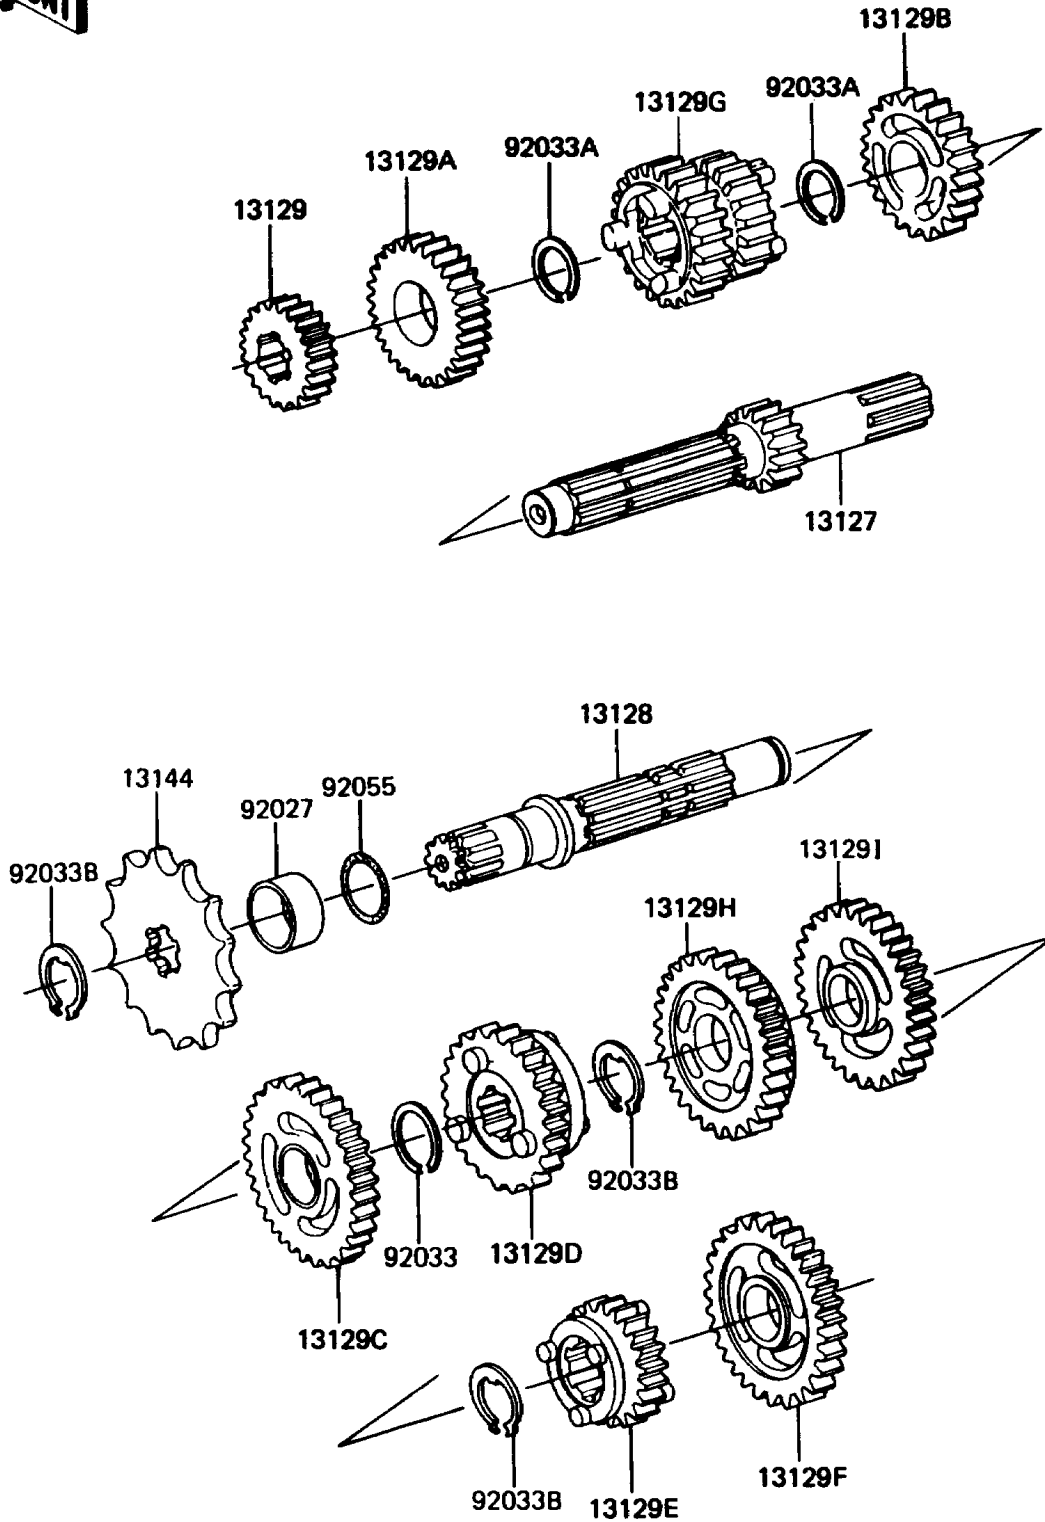

1986 KX60 PARTS DIAGRAM

Transmission

E1361-0150

1986 KX60 PARTS LIST

Transmission

ITEM NAME	PART NUMBER	QUANTITY
SHAFT-TRANSMISSION INPUT,13T (Ref # 13127)	13127-1105	1
SHAFT-TRANSMISSION OUTPUT (Ref # 13128)	13128-1028	1
GEAR,INPUT 2ND,16T (Ref # 13129)	13129-1215	1
GEAR,INPUT 5TH,23T (Ref # 13129A)	13129-1343	1
GEAR,INPUT TOP,24T (Ref # 13129B)	13129-1344	1
GEAR,OUTPUT 2ND,34T (Ref # 13129C)	13129-1345	1
GEAR,OUTPUT 5TH,28T (Ref # 13129D)	13129-1348	1
GEAR,OUTPUT TOP,26T (Ref # 13129E)	13129-1349	1
GEAR,OUTPUT LOW,37T (Ref # 13129F)	13129-1515	1
GEAR,INPUT 3RD&4TH,21T&18T (Ref # 13129G)	13129-1611	1
GEAR,OUTPUT 4TH,30T (Ref # 13129H)	13129-1612	1
GEAR,OUTPUT 3RD,31T (Ref # 13129I)	13129-1654	1
SPROCKET-OUTPUT,13T (Ref # 13144)	13144-1023	1
COLLAR,20X25X12.5 (Ref # 92027)	92027-1077	1
RING-SNAP,18MM (Ref # 92033)	92033-029	1
RING-SNAP,17MM (Ref # 92033A)	92033-1060	2
RING-SNAP,18MM (Ref # 92033B)	92033-1079	3
RING-O,17.5X1.5 (Ref # 92055)	92055-022	1