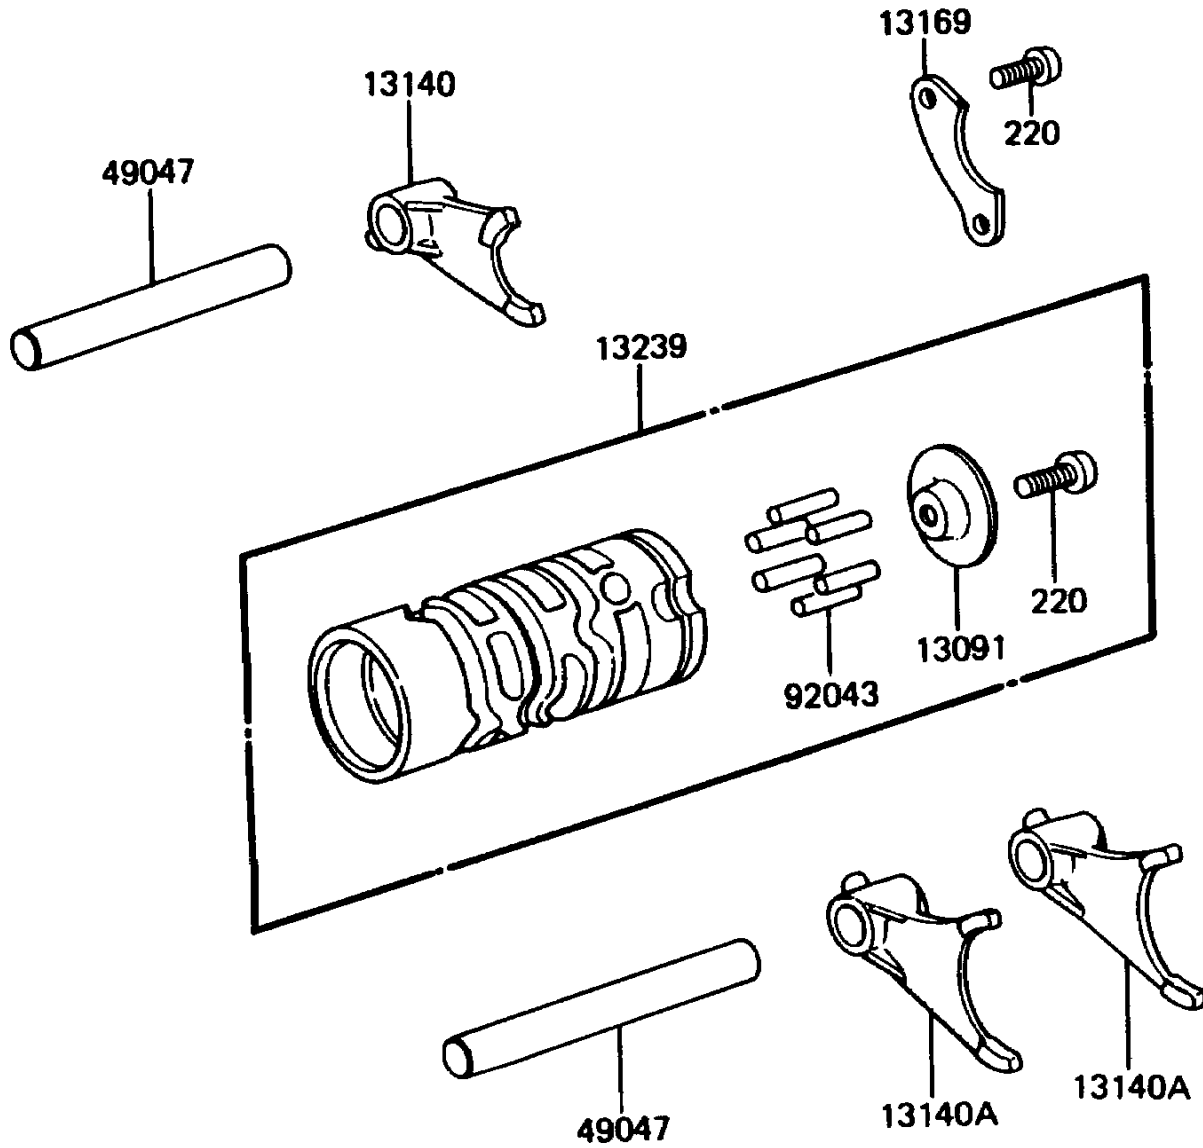

1985 KX60 PARTS DIAGRAM

Gear Change Drum/Shift Fork(s)

E1362-0056

1985 KX60 PARTS LIST

Gear Change Drum/Shift Fork(s)

ITEM NAME	PART NUMBER	QUANTITY
HOLDER,CHANGE DRUM PIN (Ref # 13091)	13091-1098	1
FORK-SHIFT (Ref # 13140)	13140-1060	1
FORK-SHIFT (Ref # 13140A)	13140-1061	2
PLATE,CHANGE DRUM POSITION (Ref # 13169)	13169-1309	1
DRUM-ASSY-CHANGE (Ref # 13239)	13239-1065	1
ROD-SHIFT,10X90 (Ref # 49047)	49047-1009	2
PIN,DOWEL,4X16.8 (Ref # 92043)	92042-029	6
SCREW-PAN-CROS,6X14 (Ref # 220)	220B0614	2