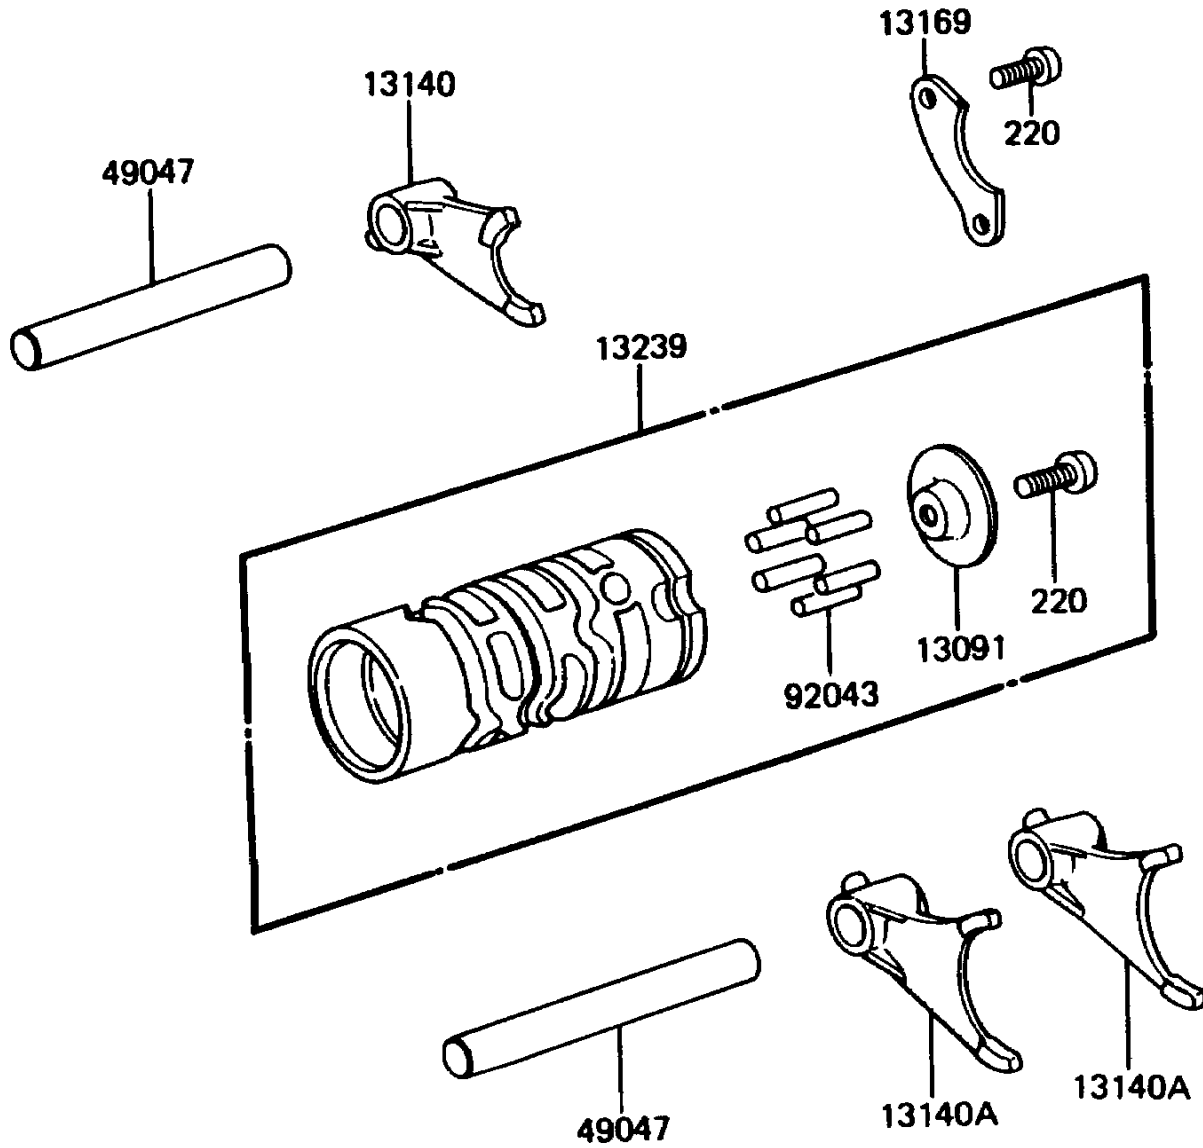

1988 KX60 PARTS DIAGRAM

Gear Change Drum/Shift Fork(s)

E1362-0056

1988 KX60 PARTS LIST

Gear Change Drum/Shift Fork(s)

ITEM NAME	PART NUMBER	QUANTITY
HOLDER,CHANGE DRUM PIN (Ref # 13091)	13091-1098	1
FORK-SHIFT (Ref # 13140)	13140-1060	1
FORK-SHIFT (Ref # 13140A)	13140-1061	2
PLATE,CHANGE DRUM POSITION (Ref # 13169)	13169-1309	1
DRUM-ASSY-CHANGE (Ref # 13239)	13239-1065	1
ROD-SHIFT,10X90 (Ref # 49047)	49047-1009	2
PIN,DOWEL,4X16.8 (Ref # 92043)	92042-029	6
SCREW-PAN-CROS,6X14 (Ref # 220)	220B0614	2