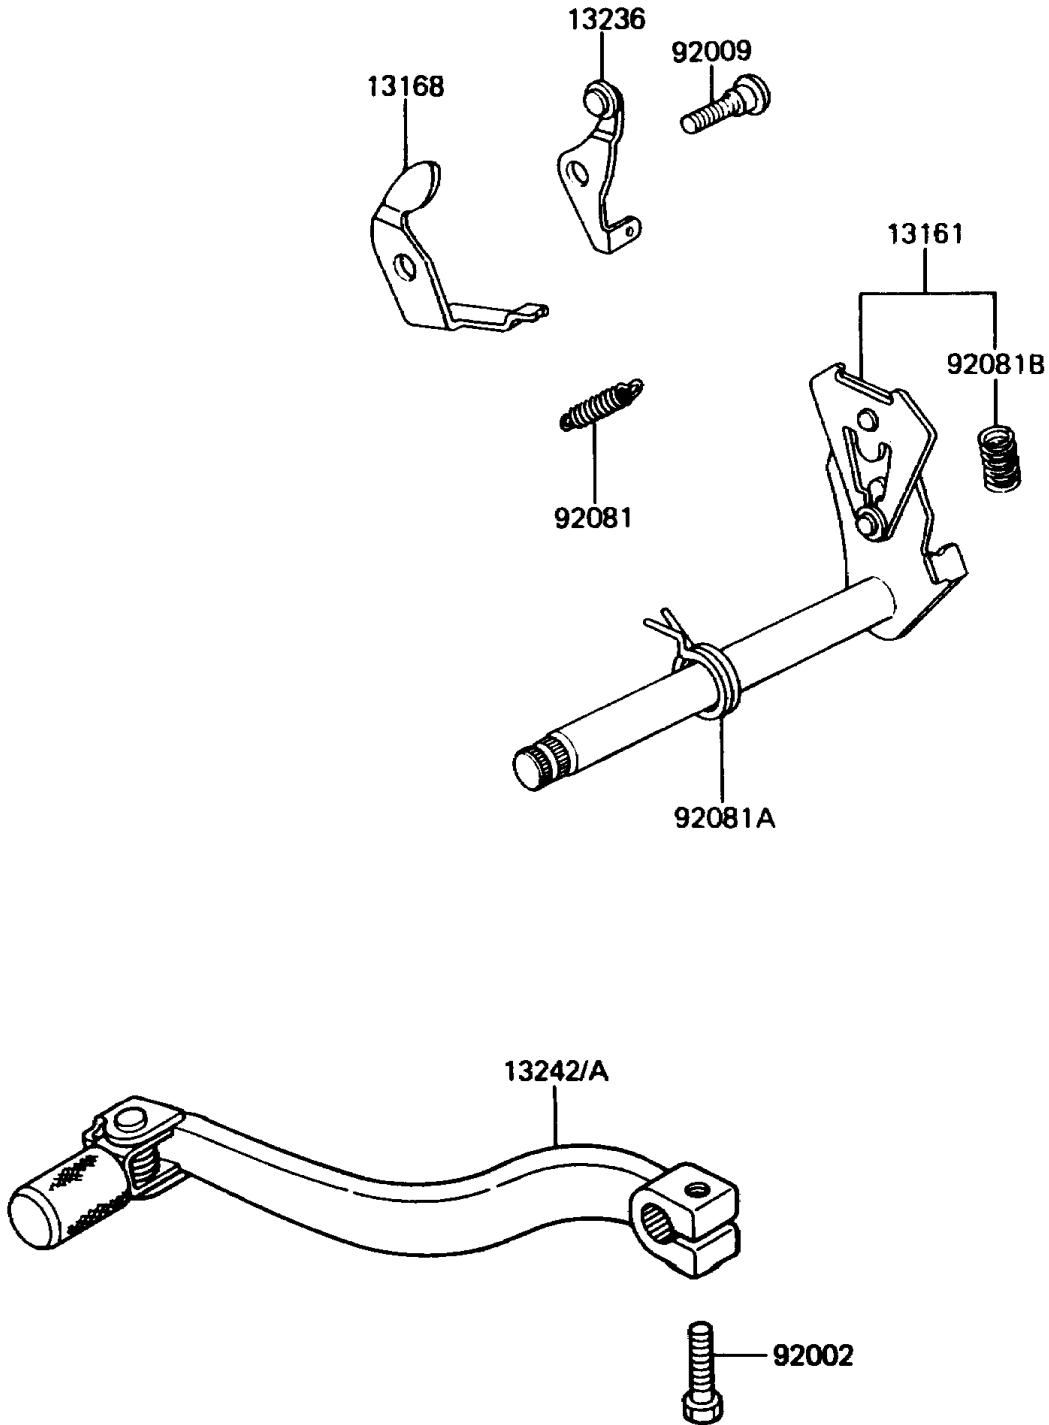

1985 KX60 PARTS DIAGRAM

Gear Change Mechanism

E1370-0139

1985 KX60 PARTS LIST

Gear Change Mechanism

ITEM NAME	PART NUMBER	QUANTITY
LEVER-COMP-CHANGE SHAFT (Ref # 13161)	13161-1108	1
LEVER,GEAR SET (Ref # 13168)	13168-1069	1
LEVER-COMP,CHANGE DRUM (Ref # 13236)	13236-1026	1
LEVER-ASSY-CHANGE,PEDAL (Ref # 13242)	13242-1184	1
BOLT,6X20 (Ref # 92002)	92002-1237	1
SCREW,CHANGE LEVER (Ref # 92009)	92009-1102	1
SPRING,CHANGE LEVER (Ref # 92081)	92081-1109	1
SPRING,TENSION (Ref # 92081A)	92081-1129	1
SPRING,CHANGE LEVER (Ref # 92081B)	92081-1275	1