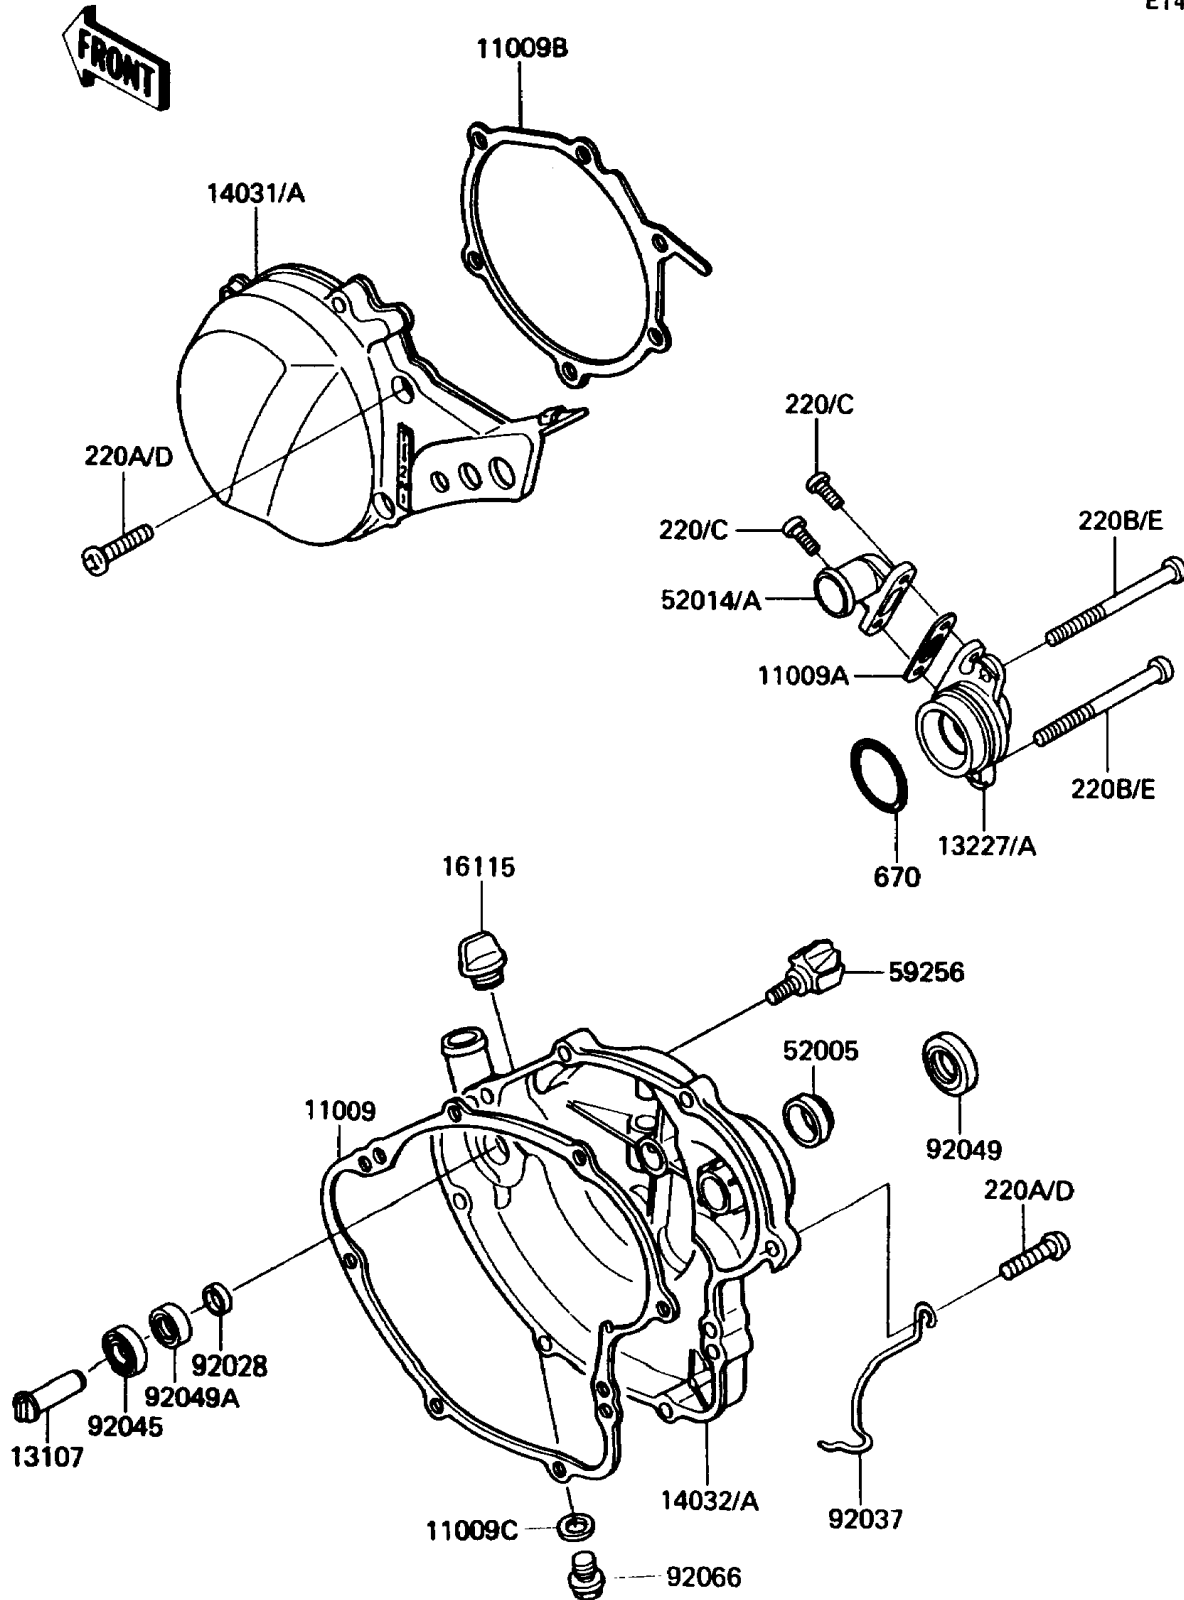

1985 KX60 PARTS DIAGRAM

Engine Cover(s)

E1431-0160

1985 KX60 PARTS LIST

Engine Cover(s)

ITEM NAME	PART NUMBER	QUANTITY
GASKET,CLUTCH COVER (Ref # 11009)	11009-1202	1
GASKET,ELBOW (Ref # 11009A)	11009-1446	1
GASKET,GENERATOR COVER (Ref # 11009B)	11009-1536	1
GASKET,10.5X16X1,DRAIN PLUG (Ref # 11009C)	92065-058	1
SHAFT,WATER PUMP (Ref # 13107)	13107-1123	1
HOUSING,WATER PUMP (Ref # 13227)	13227-1053	1
COVER-GENERATOR (Ref # 14031)	14031-1185	1
COVER-CLUTCH (Ref # 14032)	14032-1196	1
CAP-OIL FILLER (Ref # 16115)	16115-018	1
GAUGE,OIL LEVEL (Ref # 52005)	52005-1055	1
ELBOW (Ref # 52014)	52014-1062	1
IMPELLER,WATER PUMP (Ref # 59256)	59256-1052	1
BUSHING (Ref # 92028)	92028-1317	1
CLAMP,TUBE (Ref # 92037)	92037-1236	1
BEARING-BALL,#608 (Ref # 92045)	92045-1048	1
SEAL-OIL,SB16244 (Ref # 92049)	92049-002	1
SEAL-OIL,A9567 (Ref # 92049A)	92049-1081	1
PLUG,DRAIN,10X14 (Ref # 92066)	92066-1033	1
SCREW-PAN-CROS (Ref # 220C)	220C0520	2
SCREW-PAN-CROS,6X25,BLACK (Ref # 220D)	220C0625	12
SCREW-PAN-CROS (Ref # 220E)	220C0675	2
O RING,39MM (Ref # 670)	670B3039	1