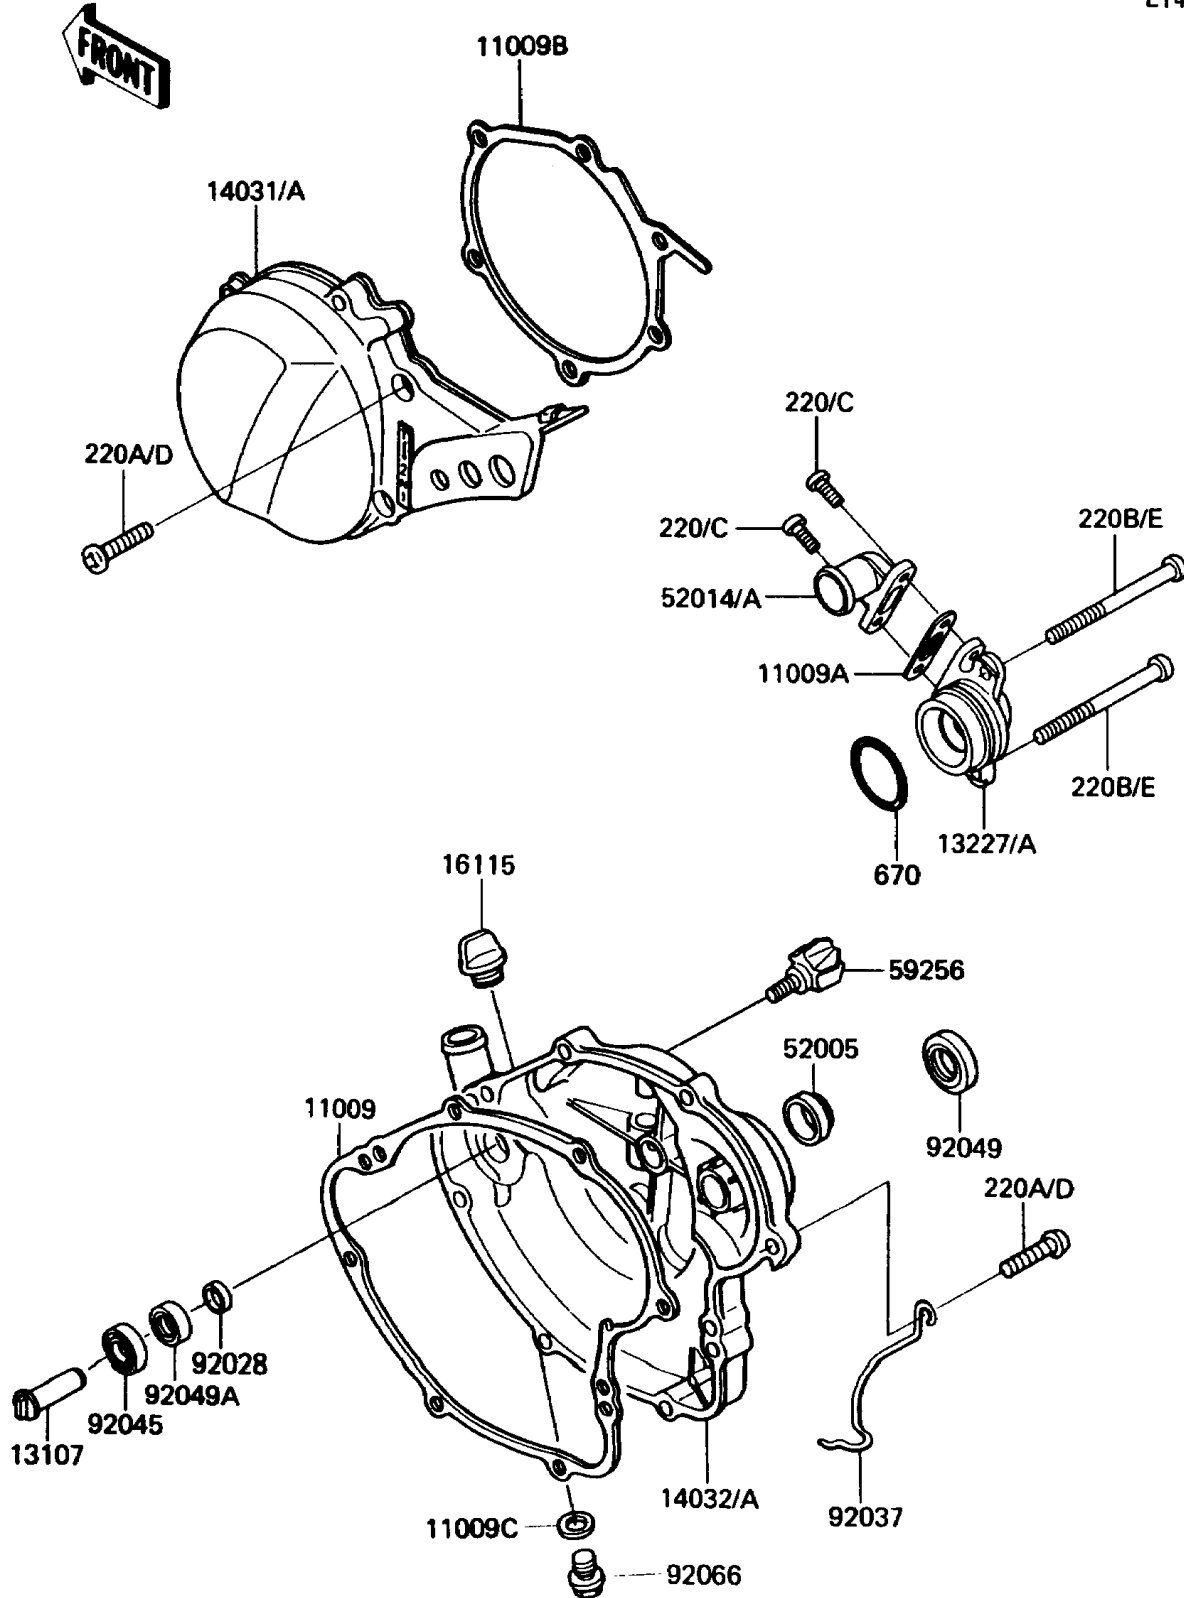

1986 KX60 PARTS DIAGRAM

Engine Cover(s)

E1431-0160

1986 KX60 PARTS LIST

Engine Cover(s)

ITEM NAME	PART NUMBER	QUANTITY
GASKET,CLUTCH COVER (Ref # 11009)	11009-1202	1
GASKET,ELBOW (Ref # 11009A)	11009-1446	1
GASKET,GENERATOR COVER (Ref # 11009B)	11009-1536	1
GASKET,10.5X16X1,DRAIN PLUG (Ref # 11009C)	92065-058	1
SHAFT,WATER PUMP (Ref # 13107)	13107-1123	1
HOUSING,WATER PUMP (Ref # 13227)	13227-1053	1
COVER-GENERATOR (Ref # 14031)	14031-1185	1
COVER-CLUTCH (Ref # 14032)	14032-1196	1
CAP-OIL FILLER (Ref # 16115)	16115-018	1
GAUGE,OIL LEVEL (Ref # 52005)	52005-1055	1
ELBOW (Ref # 52014)	52014-1062	1
IMPELLER,WATER PUMP (Ref # 59256)	59256-1052	1
BUSHING (Ref # 92028)	92028-1317	1
CLAMP,TUBE (Ref # 92037)	92037-1236	1
BEARING-BALL,#608 (Ref # 92045)	92045-1048	1
SEAL-OIL,SB16244 (Ref # 92049)	92049-002	1
SEAL-OIL,A9567 (Ref # 92049A)	92049-1081	1
PLUG,DRAIN,10X14 (Ref # 92066)	92066-1033	1
SCREW-PAN-CROS (Ref # 220C)	220C0520	2
SCREW-PAN-CROS,6X25,BLACK (Ref # 220D)	220C0625	12
SCREW-PAN-CROS (Ref # 220E)	220C0675	2
O RING,39MM (Ref # 670)	670B3039	1