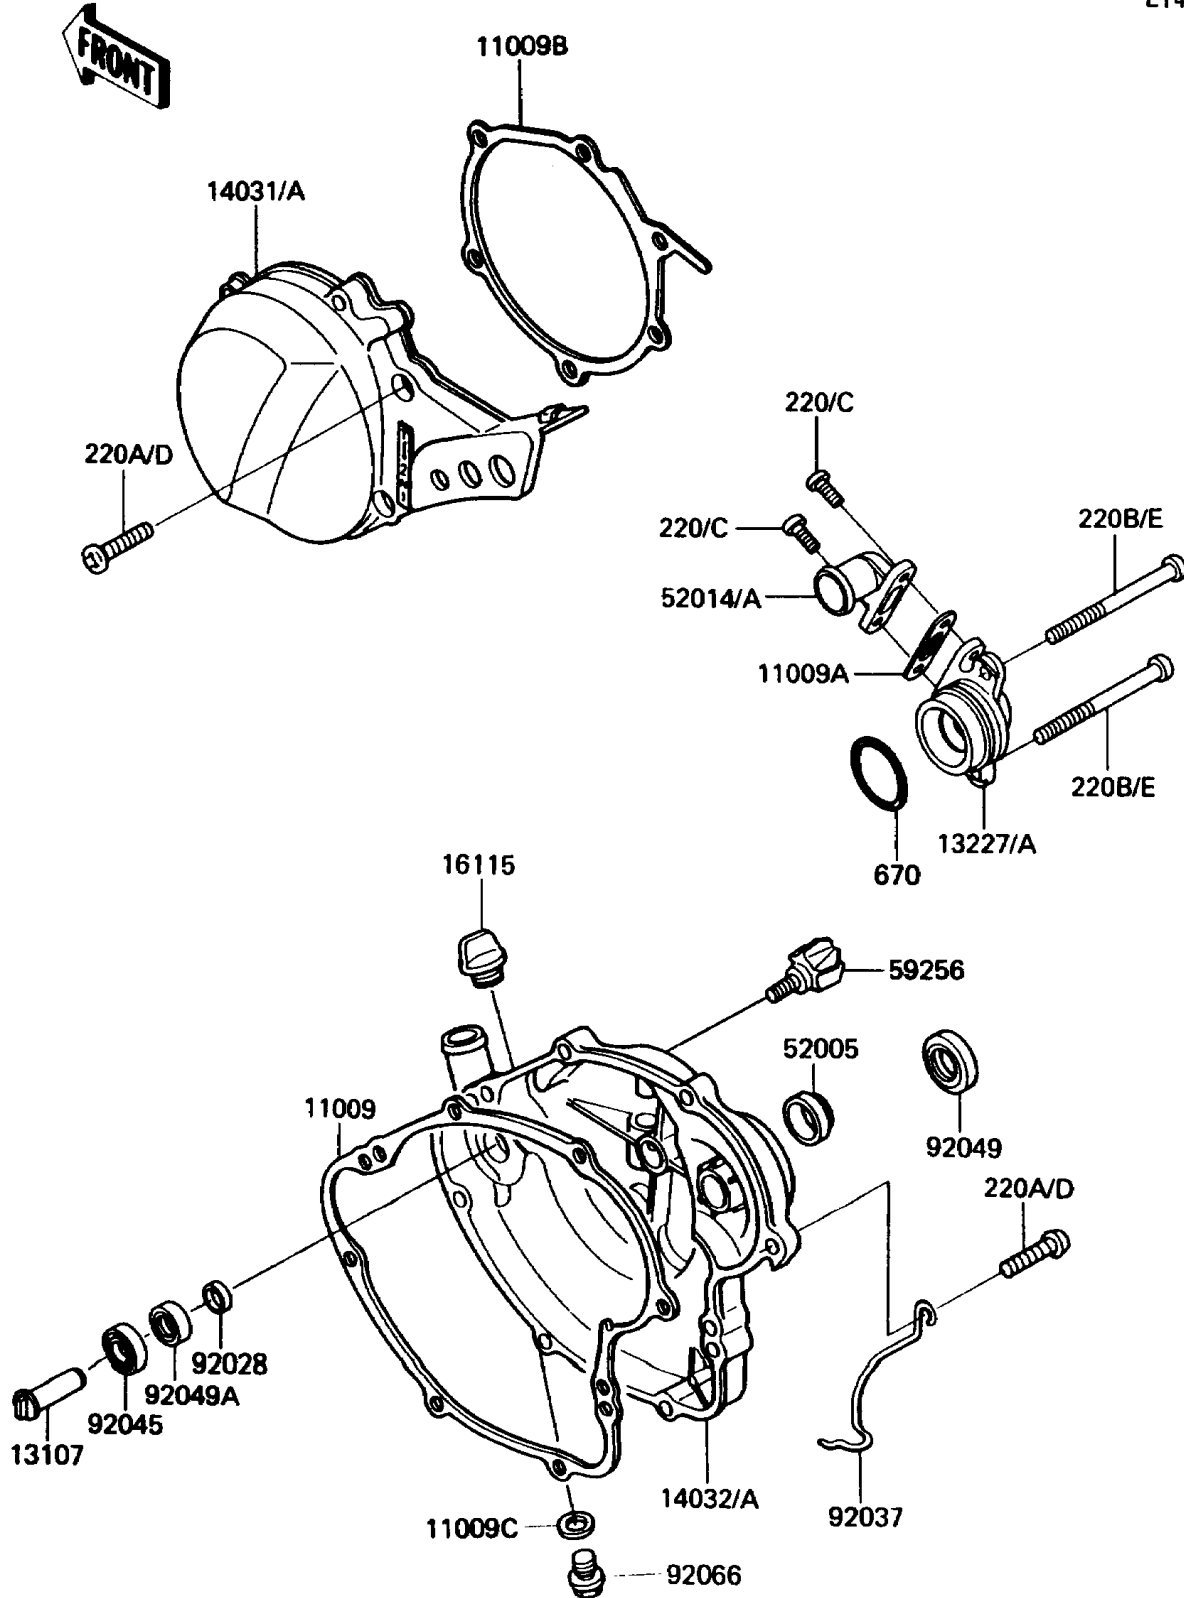

# 1987 KX60 PARTS DIAGRAM

Engine Cover(s)

E1431-0160

# 1987 KX60 PARTS LIST

## Engine Cover(s)

ITEM NAME	PART NUMBER	QUANTITY
GASKET,CLUTCH COVER (Ref # 11009)	11009-1202	1
GASKET,ELBOW (Ref # 11009A)	11009-1446	1
GASKET,GENERATOR COVER (Ref # 11009B)	11009-1536	1
GASKET,10.5X16X1,DRAIN PLUG (Ref # 11009C)	92065-058	1
SHAFT,WATER PUMP (Ref # 13107)	13107-1123	1
HOUSING,WATER PUMP (Ref # 13227)	13227-1053	1
COVER-GENERATOR (Ref # 14031)	14031-1185	1
COVER-CLUTCH (Ref # 14032)	14032-1196	1
CAP-OIL FILLER (Ref # 16115)	16115-018	1
GAUGE,OIL LEVEL (Ref # 52005)	52005-1055	1
ELBOW (Ref # 52014)	52014-1062	1
IMPELLER,WATER PUMP (Ref # 59256)	59256-1052	1
BUSHING (Ref # 92028)	92028-1317	1
CLAMP,TUBE (Ref # 92037)	92037-1236	1
BEARING-BALL,#608 (Ref # 92045)	92045-1048	1
SEAL-OIL,SB16244 (Ref # 92049)	92049-002	1
SEAL-OIL,A9567 (Ref # 92049A)	92049-1081	1
PLUG,DRAIN,10X14 (Ref # 92066)	92066-1033	1
SCREW-PAN-CROS (Ref # 220C)	220C0520	2
SCREW-PAN-CROS,6X25,BLACK (Ref # 220D)	220C0625	12
SCREW-PAN-CROS (Ref # 220E)	220C0675	2
O RING,39MM (Ref # 670)	670B3039	1