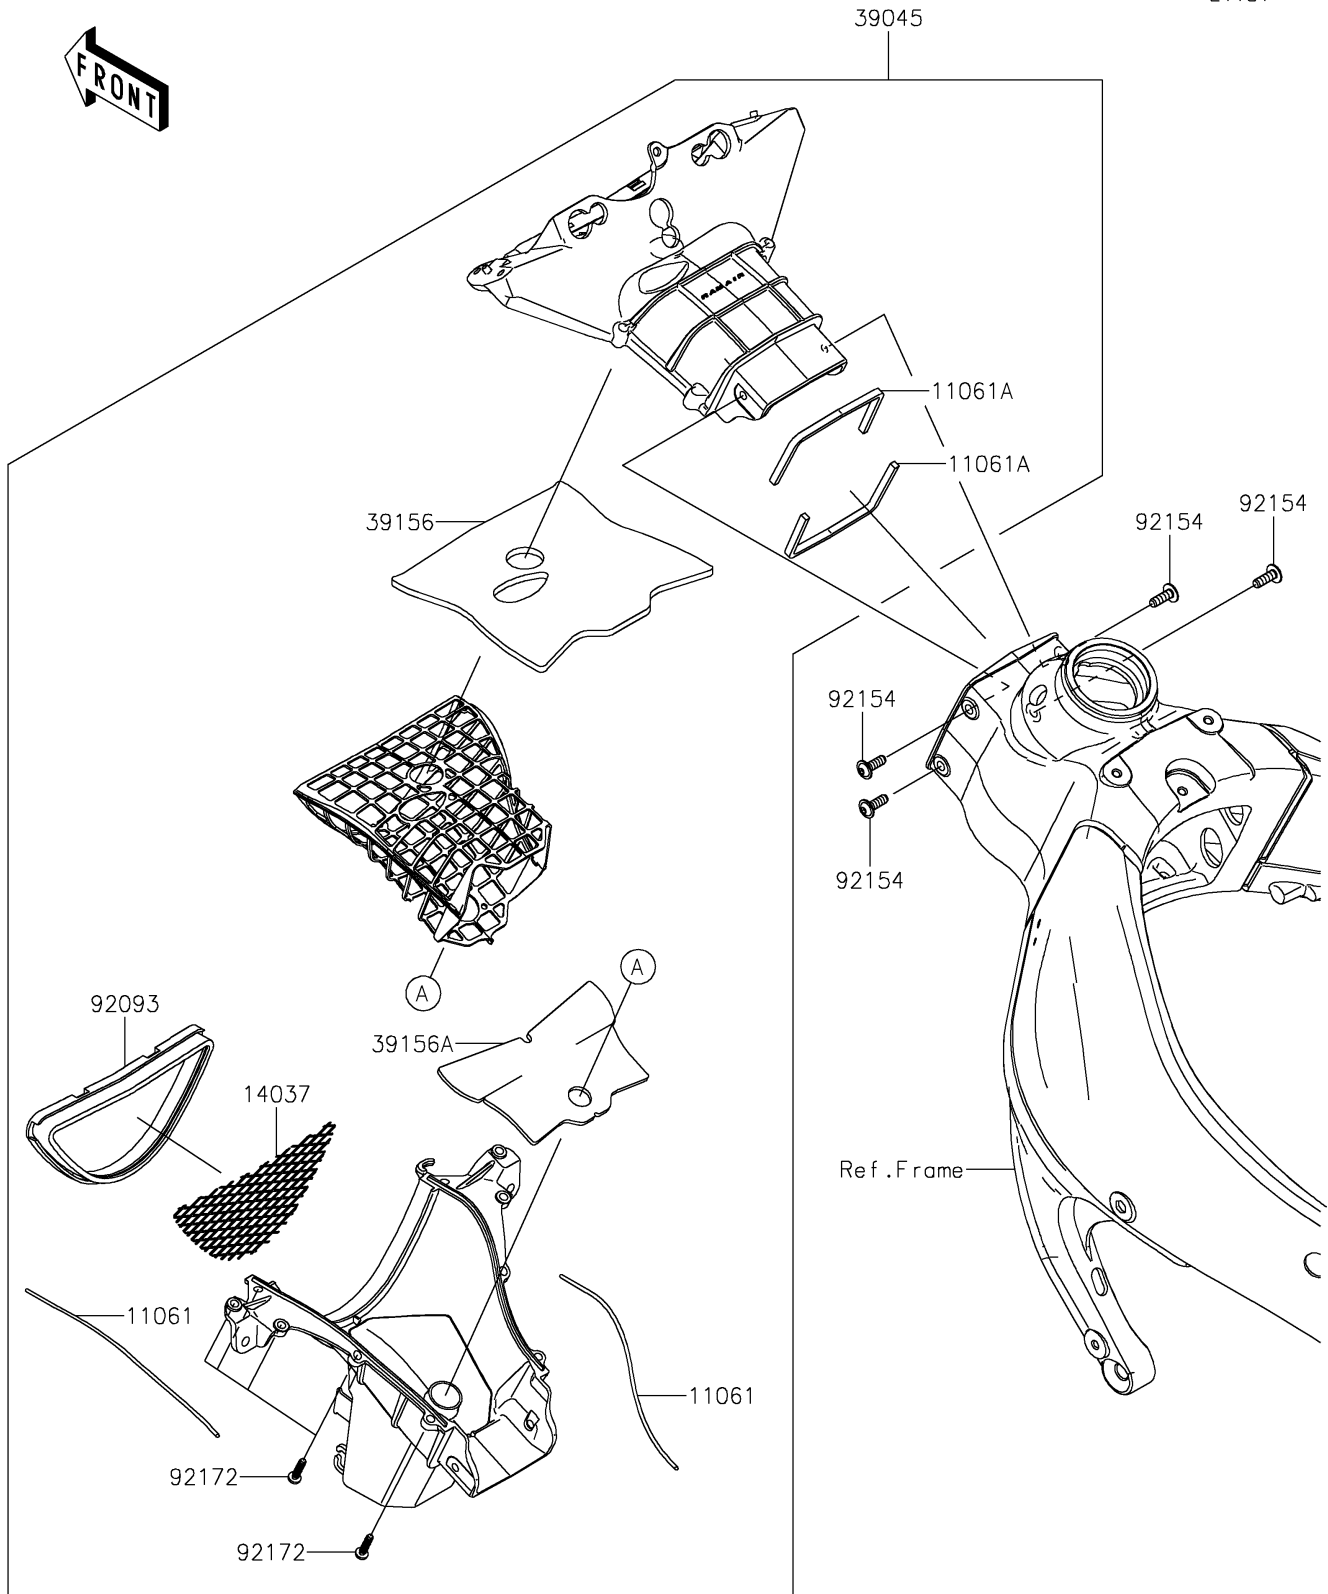

2022 Ninja ZX-6R PARTS DIAGRAM

Air Duct

E1131

2022 Ninja ZX-6R PARTS LIST

Air Duct

| ITEM NAME | PART NUMBER | QUANTITY |
|--|-------------|----------|
| GASKET,3X180 (Ref # 11061) | 11061-0376 | 2 |
| GASKET,DUCT-FRAME (Ref # 11061A) | 11061-0377 | 2 |
| SCREEN (Ref # 14037) | 14037-0089 | 1 |
| DUCT-ASSY,RAM AIR (Ref # 39045) | 39045-0039 | 1 |
| PAD,UPP (Ref # 39156) | 39156-0459 | 1 |
| PAD,LWR (Ref # 39156A) | 39156-0460 | 1 |
| SEAL (Ref # 92093) | 92093-0145 | 1 |
| BOLT,FLANGED,BUTTON,6X18 (Ref # 92154) | 92154-1882 | 4 |
| SCREW,TAPPING,5X20 (Ref # 92172) | 92172-0009 | 10 |