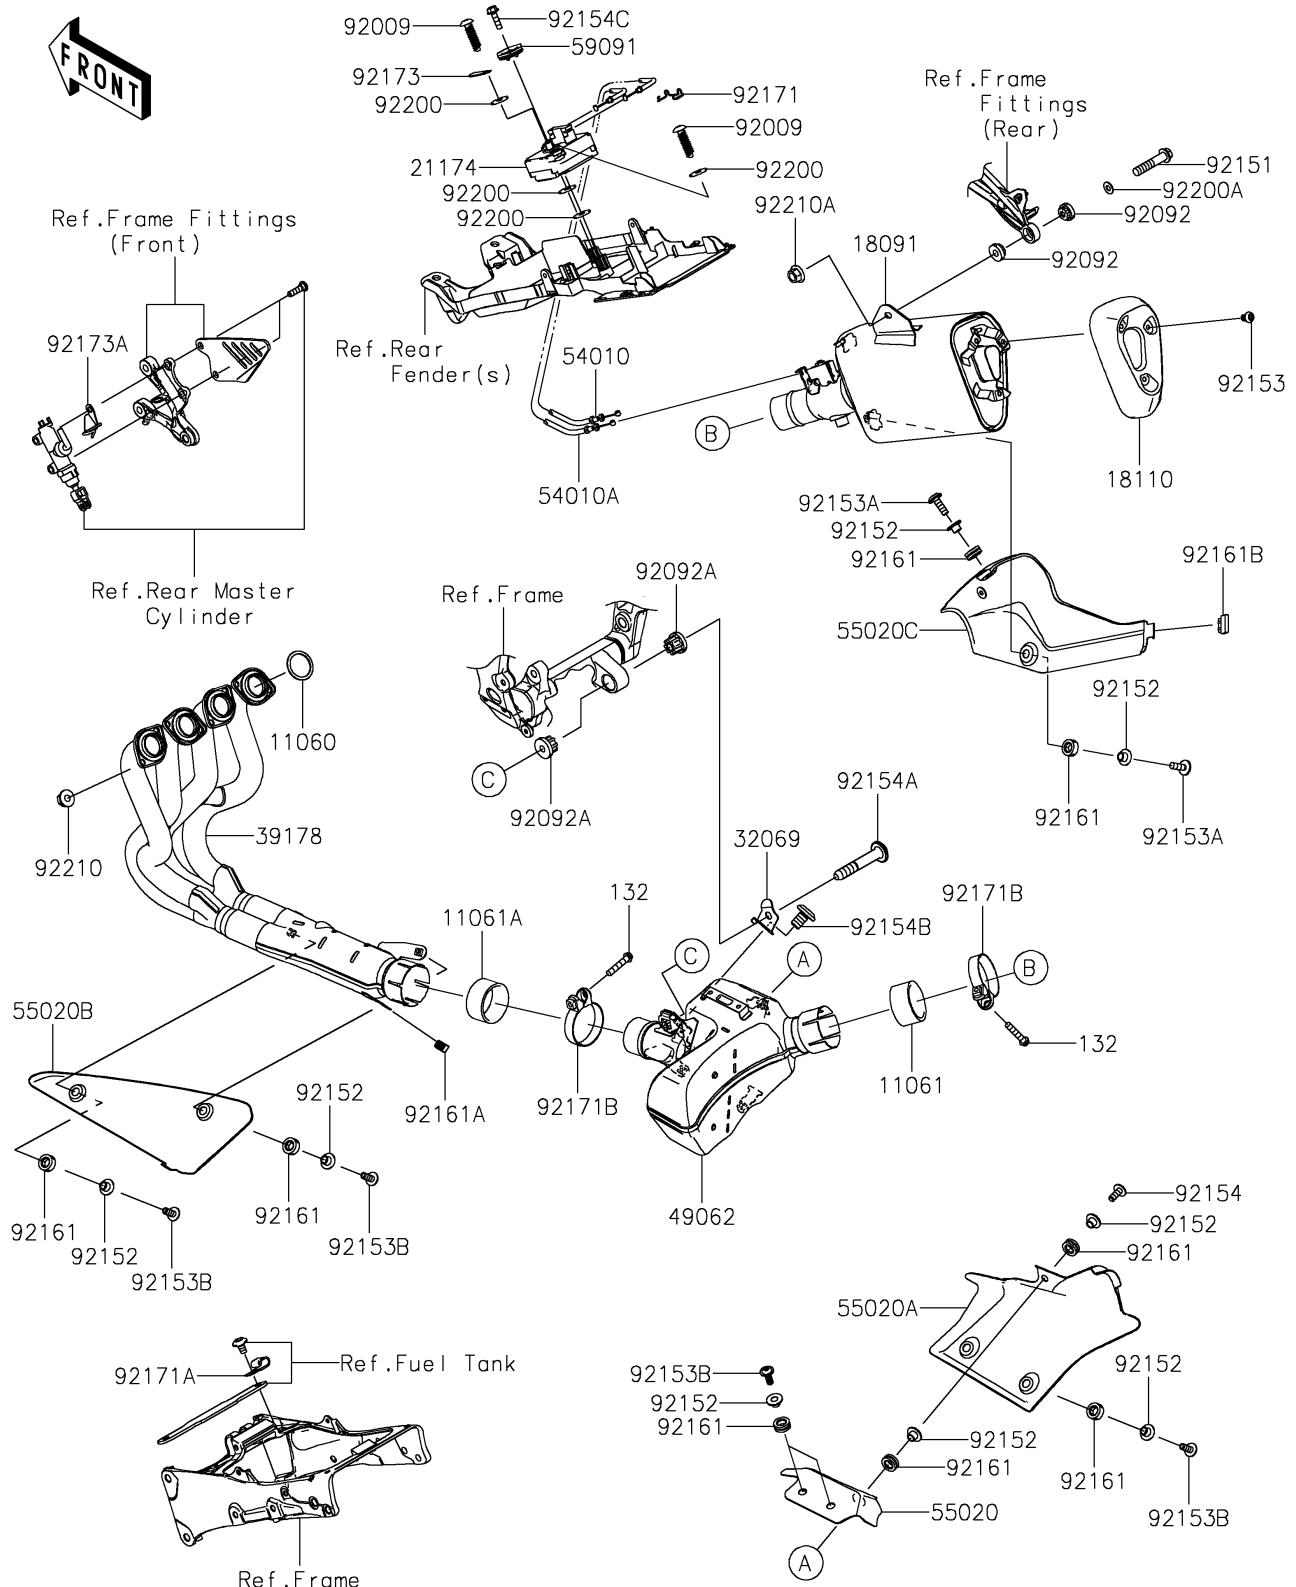

# 2022 Ninja ZX-6R PARTS DIAGRAM

## Muffler(s)

E1140

### Muffler(s)

ITEM NAME	PART NUMBER	QUANTITY
GASKET,EXHAUST PIPE (Ref # 11060)	11060-1203	4
GASKET,50.8X62X30 (Ref # 11061)	11061-0447	1
GASKET,54X62X30 (Ref # 11061A)	11061-0448	1
BODY-COMP-MUFFLER (Ref # 18091)	18091-0843	1
BODY END-MUFFLER (Ref # 18110)	18110-0102	1
MOTOR-ELECTRIC (Ref # 21174)	21174-0005	1
BRACKET-MUFFLER (Ref # 32069)	32069-0340	1
MANIFOLD-COMP-EXHAUST (Ref # 39178)	39178-0148	1
PIPE-COMP-EXHAUST,CHAMBER (Ref # 49062)	49062-0042	1
CABLE,OPEN (Ref # 54010)	54010-0123	1
CABLE,CLOSE (Ref # 54010A)	54010-0124	1
GUARD,CHAMBER,UPP (Ref # 55020)	55020-0481	1
GUARD,CHAMBER,LWR (Ref # 55020A)	55020-0482	1
GUARD,MANIFOLD,LWR (Ref # 55020B)	55020-0490	1
GUARD,FR (Ref # 55020C)	55020-0493	1
PULLEY (Ref # 59091)	59091-0007	1
SCREW,TAPPING,6X30 (Ref # 92009)	92009-1481	2
BUSHING-RUBBER (Ref # 92092)	92092-0018	2
BUSHING-RUBBER,MUFFLER (Ref # 92092A)	92092-1087	2
BOLT,FLANGED,8X40 (Ref # 92151)	92151-1532	1
COLLAR,6.3X8.3X16 (Ref # 92152)	92152-0286	10
BOLT,6X8 (Ref # 92153)	92153-0578	3
BOLT,6X18 (Ref # 92153A)	92153-0816	2
BOLT,SOCKET,6X16 (Ref # 92153B)	92153-0817	6
BOLT,SOCKET,6X25 (Ref # 92154)	92154-0071	1
BOLT,SOCKET,10X61 (Ref # 92154A)	92154-0125	1
BOLT,SOCKET,10X16 (Ref # 92154B)	92154-0126	1
BOLT,TORX,5X18 (Ref # 92154C)	92154-0217	1
DAMPER (Ref # 92161)	92161-0308	10

### Muffler(s)

ITEM NAME	PART NUMBER	QUANTITY
DAMPER (Ref # 92161A)	92161-0475	1
DAMPER (Ref # 92161B)	92161-0924	1
CLAMP (Ref # 92171)	92171-0292	1
CLAMP,L=60 (Ref # 92171A)	92171-0652	1
CLAMP,64.5MM (Ref # 92171B)	92171-1668	2
CLAMP (Ref # 92173)	92173-0098	1
CLAMP (Ref # 92173A)	92173-1053	1
WASHER (Ref # 92200)	92200-0078	4
WASHER,8.0X22.0X1.5 (Ref # 92200A)	92200-0174	1
NUT,8MM (Ref # 92210)	92210-0076	8
NUT,8MM (Ref # 92210A)	92210-0121	1
BOLT-FLANGED-SMALL,8X40 (Ref # 132)	132BC0840	2