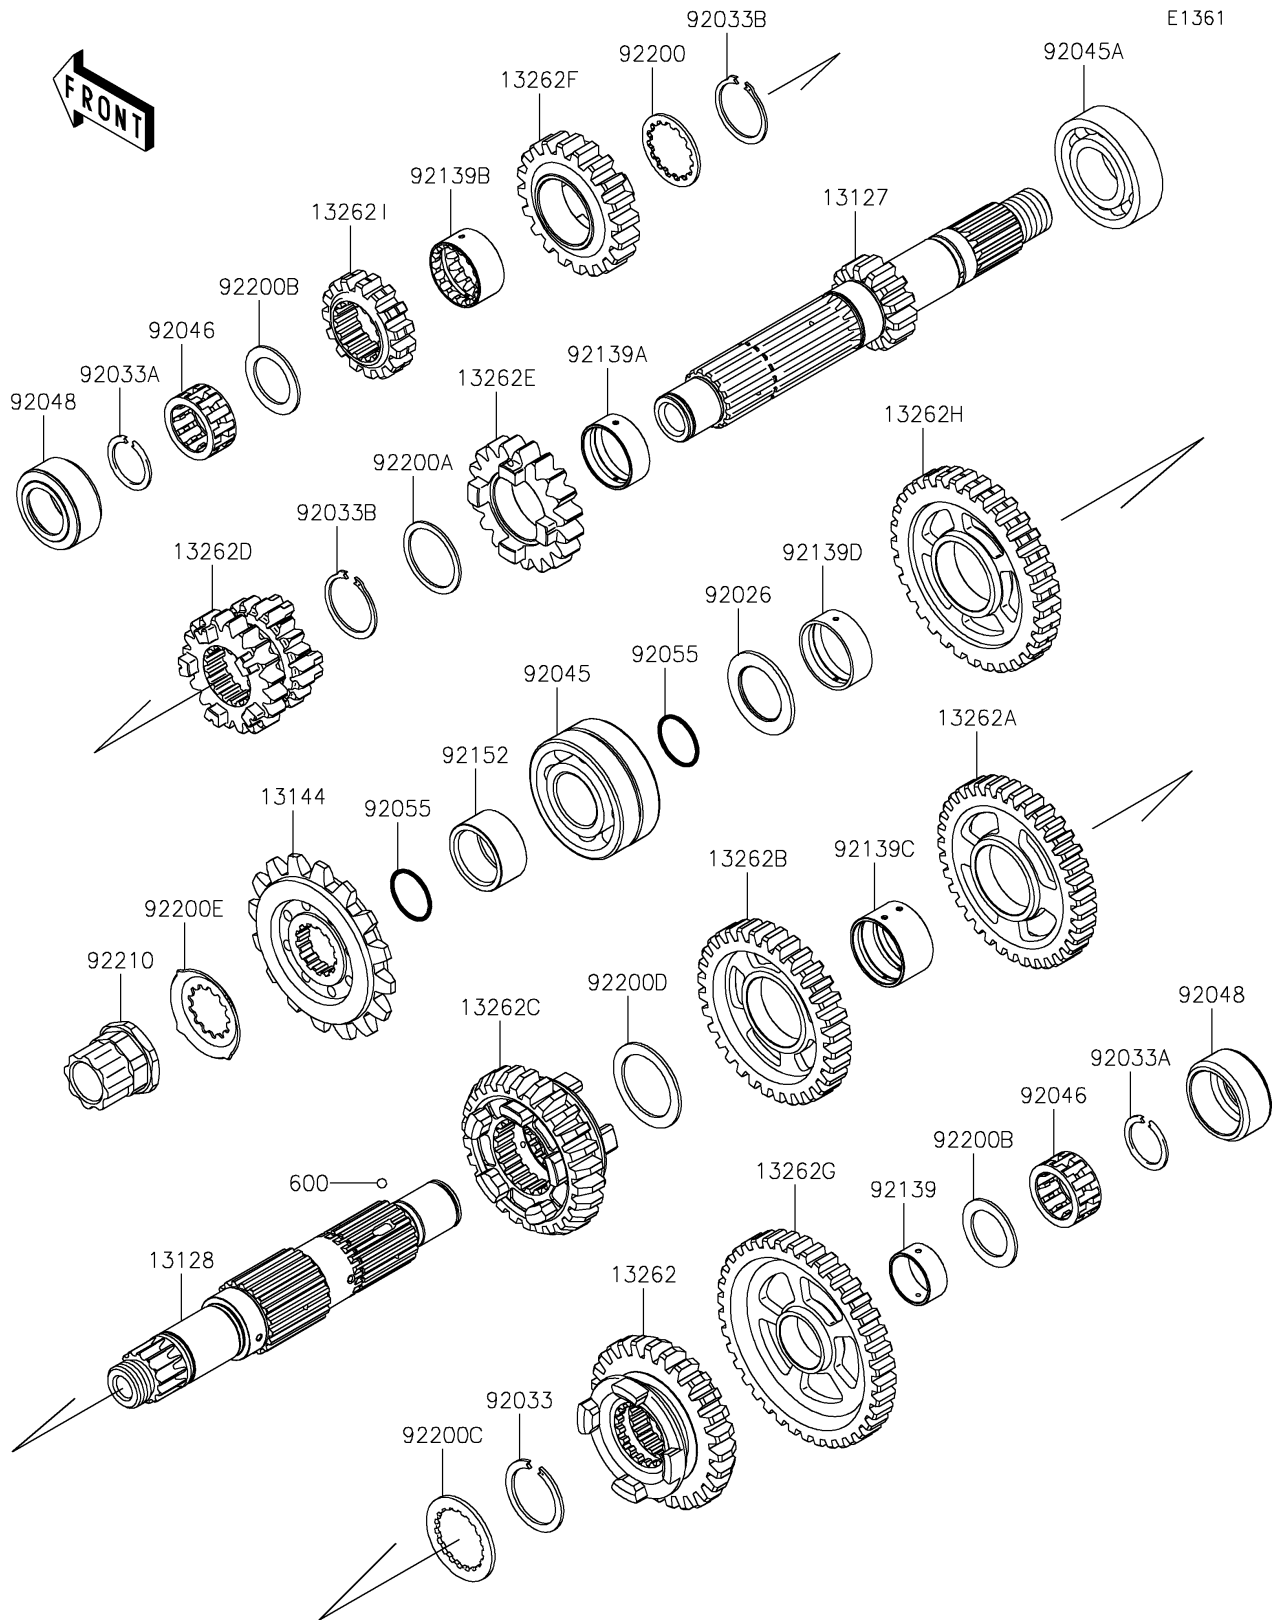

# 2022 Ninja ZX-6R PARTS DIAGRAM

## Transmission

### Transmission

ITEM NAME	PART NUMBER	QUANTITY
SHAFT-TRANSMISSION INPUT,14T (Ref # 13127)	13127-0068	1
SHAFT-TRANSMISSION OUTPUT (Ref # 13128)	13128-0055	1
SPROCKET-OUTPUT,16T,#520 (Ref # 13144)	13144-0038	1
GEAR,OUTPUT 5TH,27T (Ref # 13262)	13262-0380	1
GEAR,OUTPUT 3RD,37T (Ref # 13262A)	13262-0509	1
GEAR,OUTPUT 4TH,32T (Ref # 13262B)	13262-0510	1
GEAR,OUTPUT 6TH,26T (Ref # 13262C)	13262-0582	1
GEAR,INPUT 3RD&4TH,20T&20T (Ref # 13262D)	13262-0709	1
GEAR,INPUT 5TH,19T (Ref # 13262E)	13262-0710	1
GEAR,INPUT 6TH,20T (Ref # 13262F)	13262-0711	1
GEAR,OUTPUT LOW,38T (Ref # 13262G)	13262-0712	1
GEAR,OUTPUT 2ND,33T (Ref # 13262H)	13262-0743	1
GEAR,INPUT 2ND,15T (Ref # 13262I)	13262-0745	1
SPACER,25.3X39X2.0 (Ref # 92026)	92026-1529	1
RING-SNAP,26.9X34X1.5 (Ref # 92033)	92033-0047	1
RING-SNAP,20X25.5X1.2 (Ref # 92033A)	92033-025	2
RING-SNAP,25.9X30.6X1.2 (Ref # 92033B)	92033-1037	2
BEARING-BALL,DAC2557NSSH (Ref # 92045)	92045-0003	1
BEARING-BALL,25X52X15 (Ref # 92045A)	92045-0058	1
BEARING-NEEDLE (Ref # 92046)	92046-1291	2
RACE,30X38X17.3 (Ref # 92048)	92048-0007	2
RING-O,21.5X1.5 (Ref # 92055)	92055-1293	2
BUSHING,GEAR,LOW OUT (Ref # 92139)	92139-0038	1
BUSHING,GEAR,5TH IN (Ref # 92139A)	92139-0161	1
BUSHING,GEAR,6TH IN (Ref # 92139B)	92139-0162	1
BUSHING,GEAR,3RD/4TH OUT (Ref # 92139C)	92139-0163	1
BUSHING,GEAR,2ND OUT (Ref # 92139D)	92139-0164	1
COLLAR,25X32X15.7 (Ref # 92152)	92152-0444	1
WASHER,28.3X34.0X1.6 (Ref # 92200)	92200-0050	1

### Transmission

ITEM NAME	PART NUMBER	QUANTITY
WASHER,28.1X34.0X1.2 (Ref # 92200A)	92200-0051	1
WASHER,22.1X32.0X1.4 (Ref # 92200B)	92200-0138	2
WASHER,TOOTHED,28X40X2 (Ref # 92200C)	92200-1277	1
WASHER,29.9X40X1.5 (Ref # 92200D)	92200-1278	1
WASHER (Ref # 92200E)	92200-1720	1
NUT,20MM (Ref # 92210)	92210-0323	1
BALL-STEEL,5/32 (Ref # 600)	600A0500	3