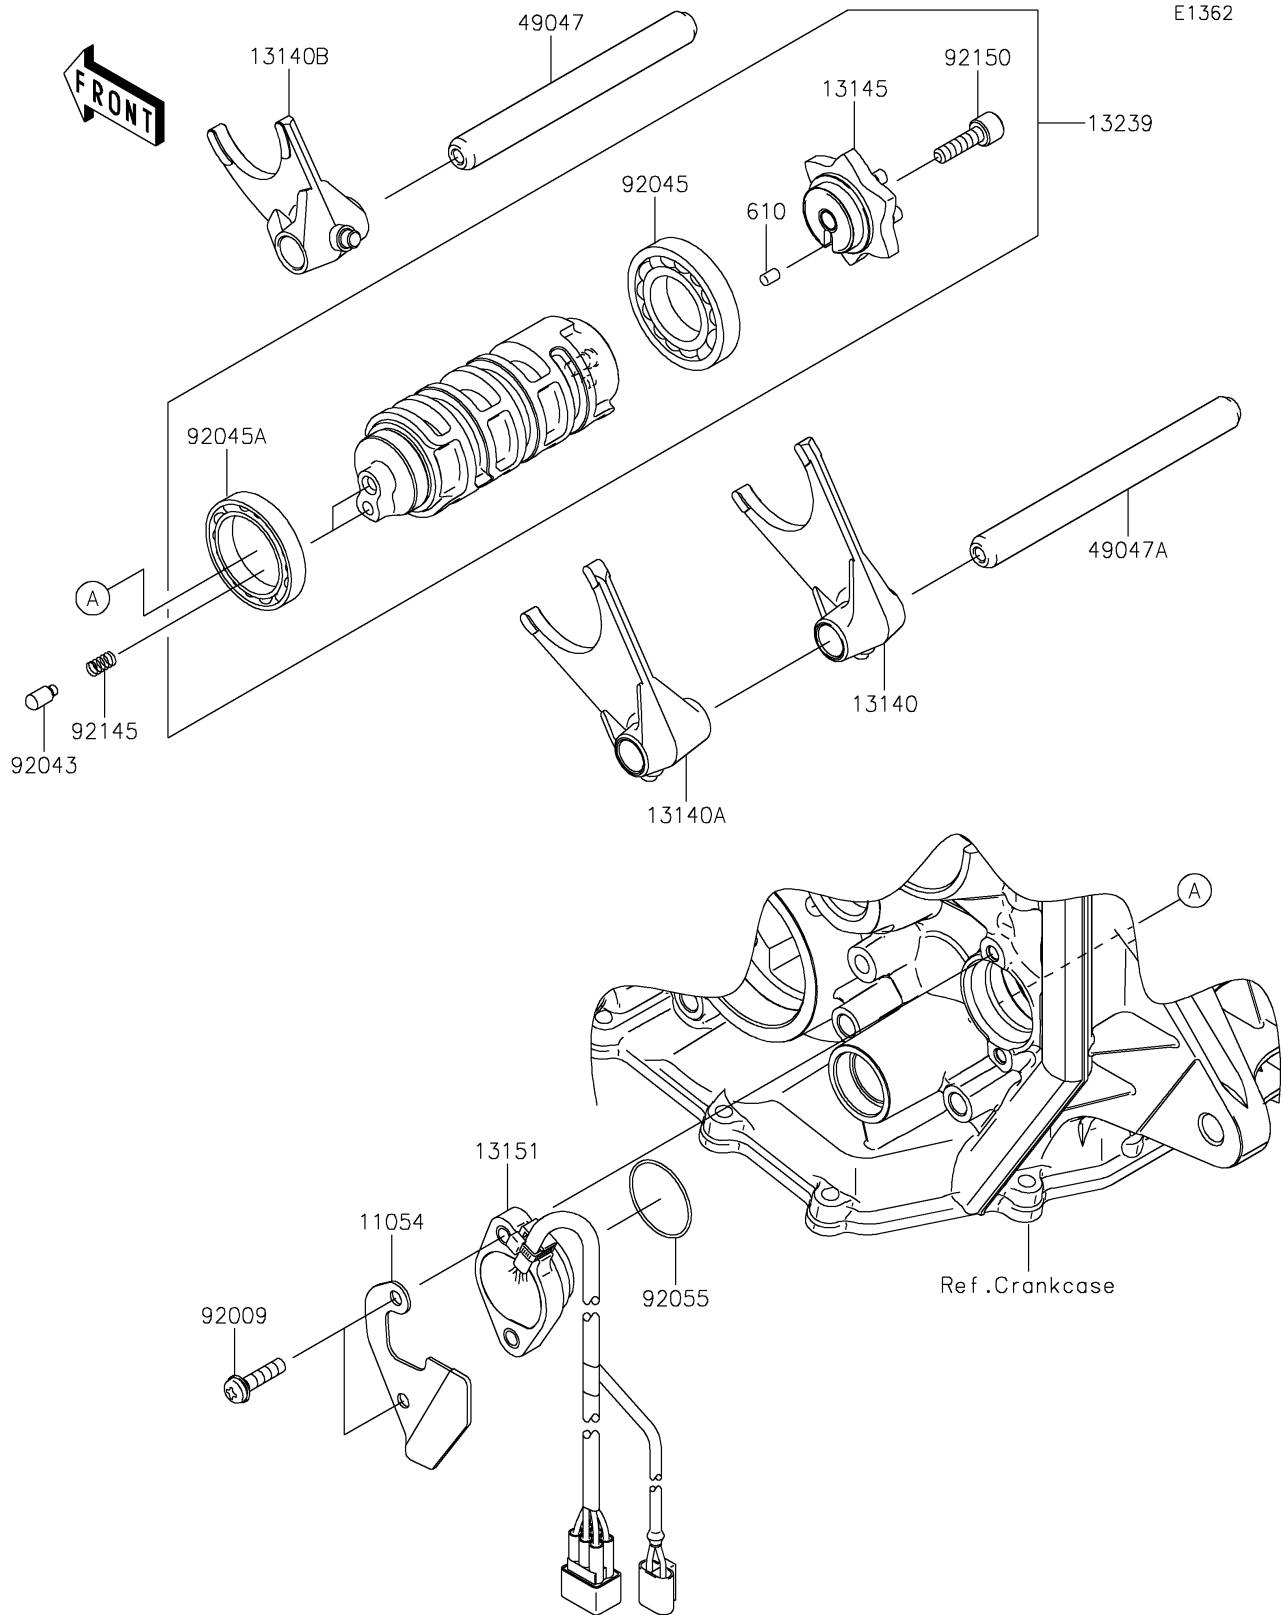

# 2022 Ninja ZX-6R PARTS DIAGRAM

## Gear Change Drum/Shift Fork(s)

# 2022 Ninja ZX-6R PARTS LIST

Gear Change Drum/Shift Fork(s)

ITEM NAME	PART NUMBER	QUANTITY
-----------	-------------	----------