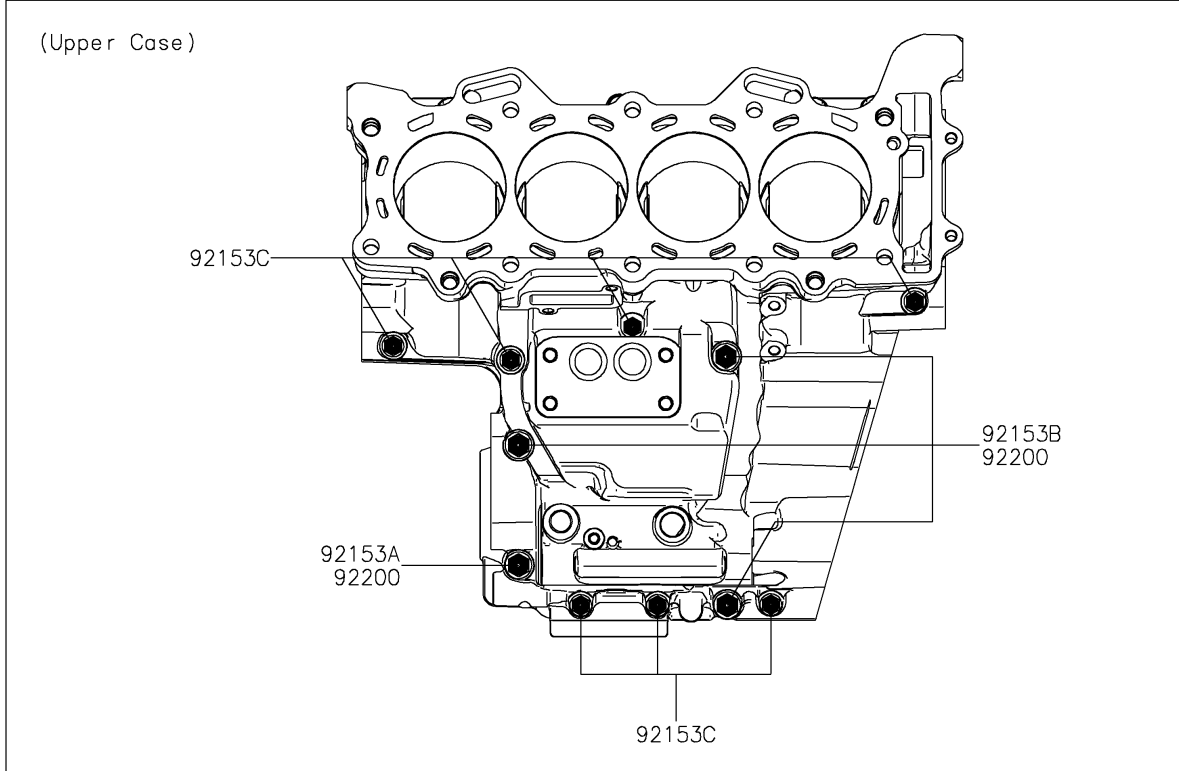

2022 Ninja ZX-6R PARTS DIAGRAM

Crankcase Bolt Pattern

E1412

2022 Ninja ZX-6R PARTS LIST

Crankcase Bolt Pattern

ITEM NAME	PART NUMBER	QUANTITY
BOLT,FLANGED,8X95 (Ref # 92153)	92153-1631	10
BOLT,FLANGED,8X90 (Ref # 92153A)	92153-1632	1
BOLT,FLANGED,8X75 (Ref # 92153B)	92153-1633	3
BOLT,FLANGED,6X68 (Ref # 92153C)	92153-1637	7
BOLT,FLANGED,6X50 (Ref # 92153D)	92153-1638	9
WASHER,8.2X16X1.6 (Ref # 92200)	92200-0047	4
WASHER,8.5X18X3.0 (Ref # 92200A)	92200-0153	10