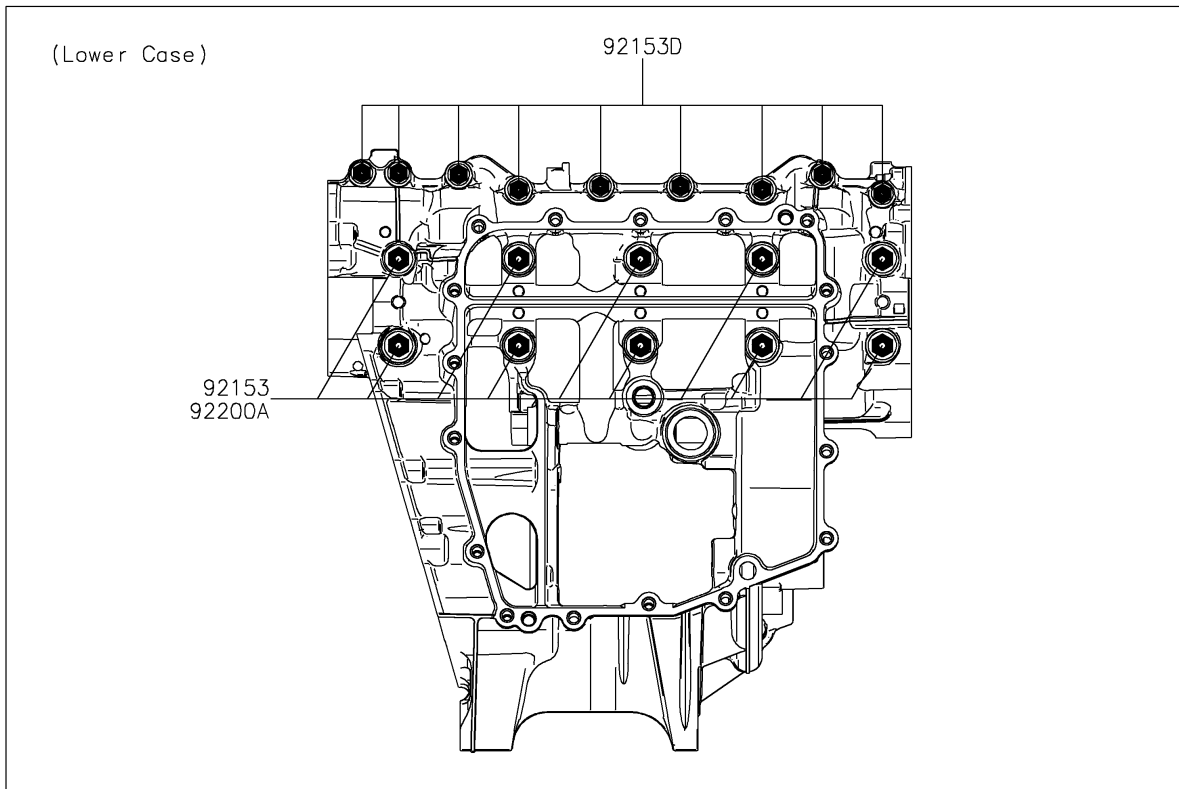

2022 Ninja ZX-6R PARTS DIAGRAM

Crankcase Bolt Pattern

E1412

2022 Ninja ZX-6R PARTS LIST

Crankcase Bolt Pattern

ITEM NAME	PART NUMBER	QUANTITY
BOLT,FLANGED,8X95 (Ref # 92153)	92153-1631	10
BOLT,FLANGED,8X90 (Ref # 92153A)	92153-1632	1
BOLT,FLANGED,8X75 (Ref # 92153B)	92153-1633	3
BOLT,FLANGED,6X68 (Ref # 92153C)	92153-1637	7
BOLT,FLANGED,6X50 (Ref # 92153D)	92153-1638	9
WASHER,8.2X16X1.6 (Ref # 92200)	92200-0047	4
WASHER,8.5X18X3.0 (Ref # 92200A)	92200-0153	10