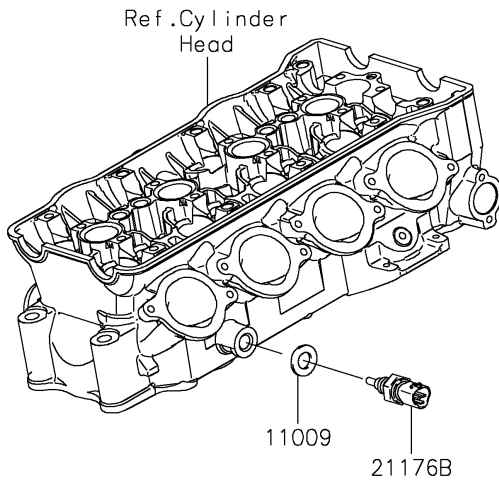

2022 Ninja ZX-6R PARTS DIAGRAM

Fuel Injection

E1530

2022 Ninja ZX-6R PARTS LIST

Fuel Injection

ITEM NAME	PART NUMBER	QUANTITY
GASKET,12.5X18X1.5 (Ref # 11009)	11009-1376	1
CONTROL UNIT-ELECTRONIC (Ref # 21175)	21175-0221	1
SENSOR,VEHICLE-DOWN (Ref # 21176)	21176-0026	1
SENSOR,AIR TEMPERATURE (Ref # 21176A)	21176-0048	1
SENSOR,WATER TEMP (Ref # 21176B)	21176-1120	1
SCREW,TAPPING,5X16 (Ref # 92009)	92009-1984	1
DAMPER (Ref # 92075)	92075-1912	2
COLLAR (Ref # 92152)	92152-0134	2
DAMPER,ECU (Ref # 92161)	92161-0529	1
NUT,FLANGED,5MM (Ref # 92210)	92210-0007	2
BOLT-SOCKET,5X22 (Ref # 120)	120CB0522	2