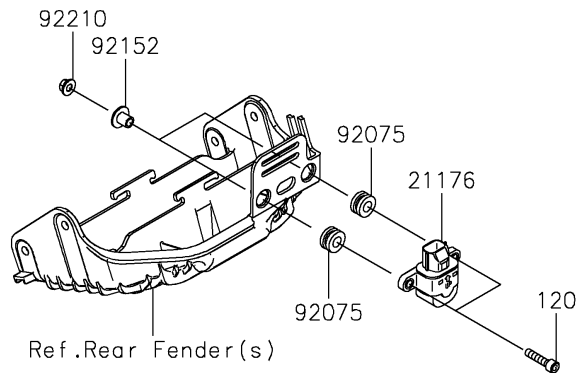

2022 Ninja ZX-6R PARTS DIAGRAM

Fuel Injection

E1530

2022 Ninja ZX-6R PARTS LIST

Fuel Injection

ITEM NAME	PART NUMBER	QUANTITY
GASKET,12.5X18X1.5 (Ref # 11009)	11009-1376	1
CONTROL UNIT-ELECTRONIC (Ref # 21175)	21175-0221	1
SENSOR,VEHICLE-DOWN (Ref # 21176)	21176-0026	1
SENSOR,AIR TEMPERATURE (Ref # 21176A)	21176-0048	1
SENSOR,WATER TEMP (Ref # 21176B)	21176-1120	1
SCREW,TAPPING,5X16 (Ref # 92009)	92009-1984	1
DAMPER (Ref # 92075)	92075-1912	2
COLLAR (Ref # 92152)	92152-0134	2
DAMPER,ECU (Ref # 92161)	92161-0529	1
NUT,FLANGED,5MM (Ref # 92210)	92210-0007	2
BOLT-SOCKET,5X22 (Ref # 120)	120CB0522	2