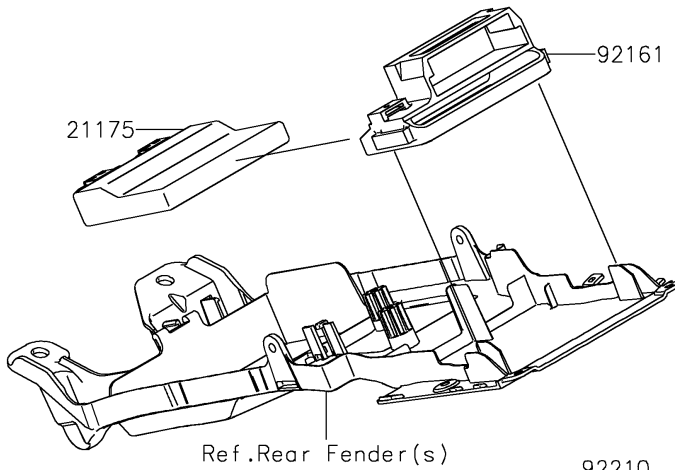

2022 Ninja ZX-6R PARTS DIAGRAM

Fuel Injection

E1530

2022 Ninja ZX-6R PARTS LIST

Fuel Injection

ITEM NAME	PART NUMBER	QUANTITY
GASKET,12.5X18X1.5 (Ref # 11009)	11009-1376	1
CONTROL UNIT-ELECTRONIC (Ref # 21175)	21175-0221	1
SENSOR,VEHICLE-DOWN (Ref # 21176)	21176-0026	1
SENSOR,AIR TEMPERATURE (Ref # 21176A)	21176-0048	1
SENSOR,WATER TEMP (Ref # 21176B)	21176-1120	1
SCREW,TAPPING,5X16 (Ref # 92009)	92009-1984	1
DAMPER (Ref # 92075)	92075-1912	2
COLLAR (Ref # 92152)	92152-0134	2
DAMPER,ECU (Ref # 92161)	92161-0529	1
NUT,FLANGED,5MM (Ref # 92210)	92210-0007	2
BOLT-SOCKET,5X22 (Ref # 120)	120CB0522	2