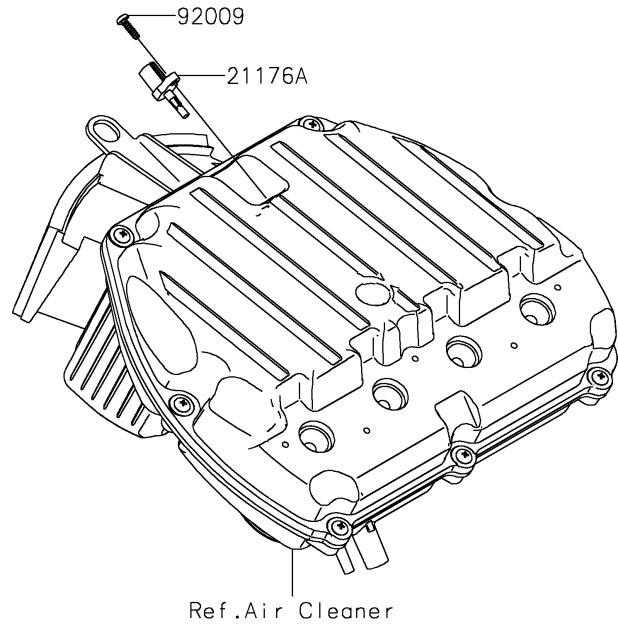

2022 Ninja ZX-6R PARTS DIAGRAM

Fuel Injection

E1530

2022 Ninja ZX-6R PARTS LIST

Fuel Injection

ITEM NAME	PART NUMBER	QUANTITY
GASKET,12.5X18X1.5 (Ref # 11009)	11009-1376	1
CONTROL UNIT-ELECTRONIC (Ref # 21175)	21175-0221	1
SENSOR,VEHICLE-DOWN (Ref # 21176)	21176-0026	1
SENSOR,AIR TEMPERATURE (Ref # 21176A)	21176-0048	1
SENSOR,WATER TEMP (Ref # 21176B)	21176-1120	1
SCREW,TAPPING,5X16 (Ref # 92009)	92009-1984	1
DAMPER (Ref # 92075)	92075-1912	2
COLLAR (Ref # 92152)	92152-0134	2
DAMPER,ECU (Ref # 92161)	92161-0529	1
NUT,FLANGED,5MM (Ref # 92210)	92210-0007	2
BOLT-SOCKET,5X22 (Ref # 120)	120CB0522	2