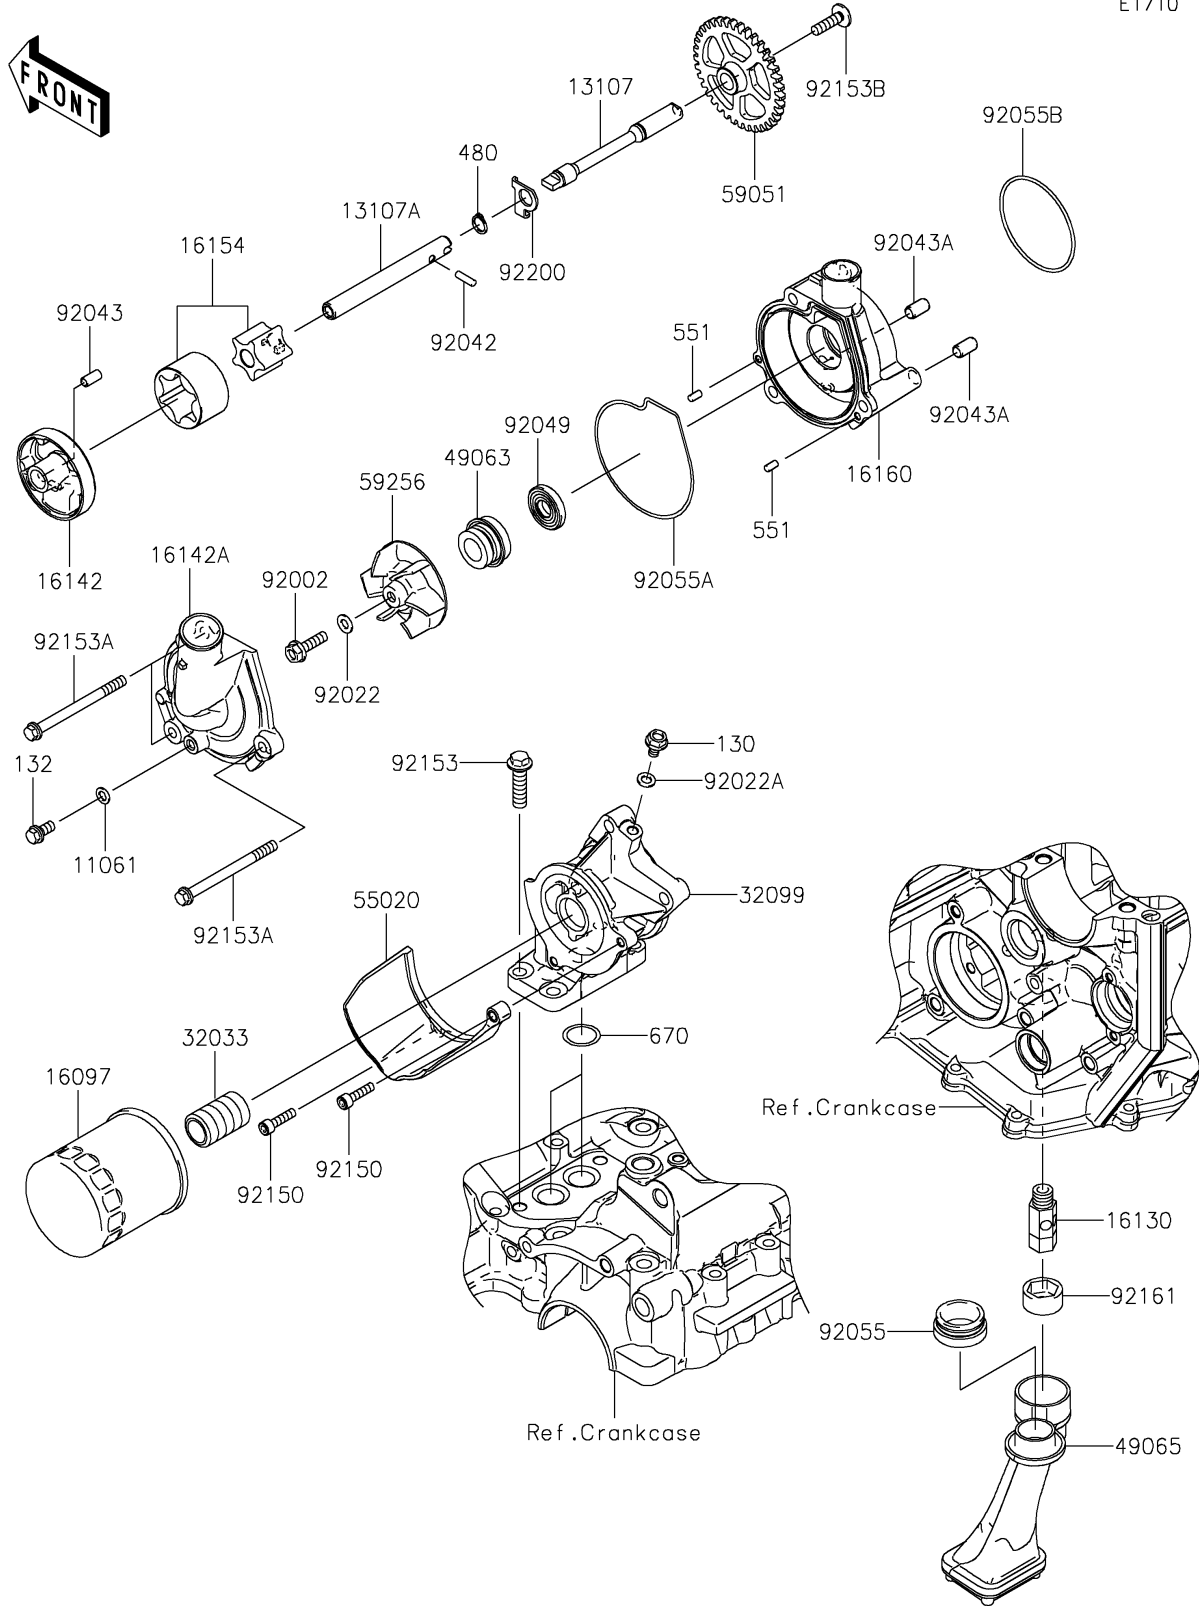

2022 Ninja ZX-6R PARTS DIAGRAM

Oil Pump/Oil Filter

E1710

2022 Ninja ZX-6R PARTS LIST

Oil Pump/Oil Filter

ITEM NAME	PART NUMBER	QUANTITY
GASKET (Ref # 11061)	11061-0107	1
SHAFT,PUMP,RH (Ref # 13107)	13107-0132	1
SHAFT,PUMP,LH (Ref # 13107A)	13107-0202	1
FILTER-ASSY-OIL (Ref # 16097)	16097-0008	1
VALVE-ASSY-RELIEF (Ref # 16130)	16130-1059	1
COVER-PUMP (Ref # 16142)	16142-0057	1
COVER-PUMP,WATER (Ref # 16142A)	16142-0732	1
ROTOR-PUMP (Ref # 16154)	16154-0057	1
BODY,WATER PUMP (Ref # 16160)	16160-0815	1
PIPE,OIL FILTER (Ref # 32033)	32033-1535	1
CASE,OIL FILTER&COOLER (Ref # 32099)	32099-0727	1
SEAL-MECHANICAL,WATER (Ref # 49063)	49063-1055	1
FILTER-OIL (Ref # 49065)	49065-0024	1
GUARD,OIL FILTER (Ref # 55020)	55020-0358	1
GEAR-SPUR,37T (Ref # 59051)	59051-0092	1
IMPELLER (Ref # 59256)	59256-0555	1
BOLT,6X22 (Ref # 92002)	92002-1154	1
WASHER,6.1X12X1 (Ref # 92022)	92022-077	1
WASHER,6.2X11X1 (Ref # 92022A)	92022-304	1
PIN,DOWEL,4X13.8 (Ref # 92042)	92042-030	1
PIN,4.2X6X12 (Ref # 92043)	92043-1262	1
PIN,6.2X8X14 (Ref # 92043A)	92043-1263	2
SEAL-OIL (Ref # 92049)	92049-0798	1
RING-O,OIL FILTER (Ref # 92055)	92055-1503	1
RING-O,WATER PUMP COVER (Ref # 92055A)	92055-1532	1
RING-O,59.6X2.4 (Ref # 92055B)	92055-3018	1
BOLT,SOCKET,5X20 (Ref # 92150)	92150-1019	2
BOLT,FLANGED,8X30 (Ref # 92153)	92153-1086	4
BOLT,FLANGED,6X75 (Ref # 92153A)	92153-1649	3

2022 Ninja ZX-6R PARTS LIST

Oil Pump/Oil Filter

ITEM NAME	PART NUMBER	QUANTITY
BOLT,SOCKET,6X22 (Ref # 92153B)	92153-1792	1
DAMPER (Ref # 92161)	92161-0070	1
WASHER (Ref # 92200)	92200-0317	1
BOLT-FLANGED,6X10 (Ref # 130)	130BD0610	1
BOLT-FLANGED-SMALL,6X12 (Ref # 132)	132BA0612	1
CIRCLIP-TYPE-C,11MM (Ref # 480)	480J1100	1
PIN-DOWEL,4X8 (Ref # 551)	551A0408	2
O RING,18MM (Ref # 670)	670D2018	2