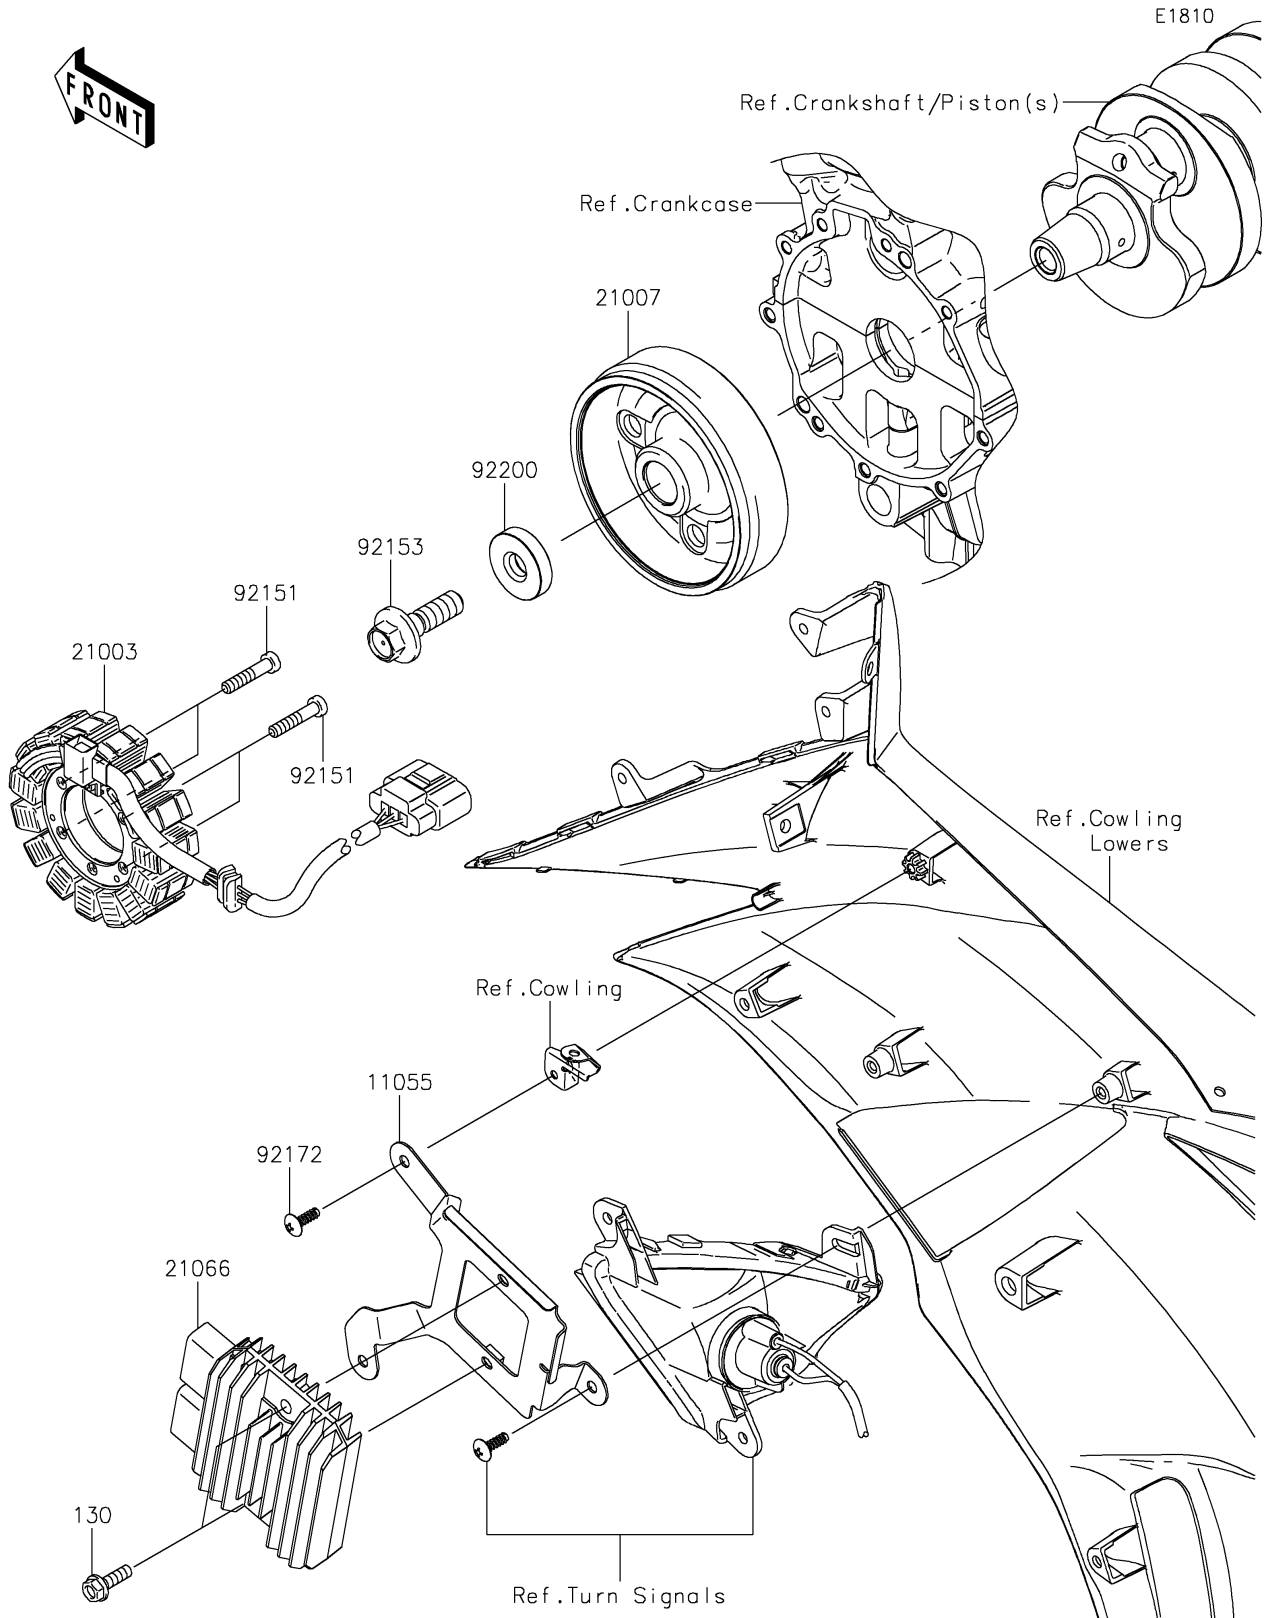

2022 Ninja ZX-6R PARTS DIAGRAM

Generator

2022 Ninja ZX-6R PARTS LIST

Generator

ITEM NAME	PART NUMBER	QUANTITY
BRACKET,REGULATOR (Ref # 11055)	11055-1158	1
STATOR (Ref # 21003)	21003-0083	1
ROTOR (Ref # 21007)	21007-0123	1
REGULATOR-VOLTAGE (Ref # 21066)	21066-0731	1
BOLT,6X30 (Ref # 92151)	92151-1626	4
BOLT,12X40 (Ref # 92153)	92153-1855	1
SCREW,TAPPING,5X16 (Ref # 92172)	92172-0175	1
WASHER,12X36X8 (Ref # 92200)	92200-1249	1
BOLT-FLANGED,6X20 (Ref # 130)	130BB0620	2