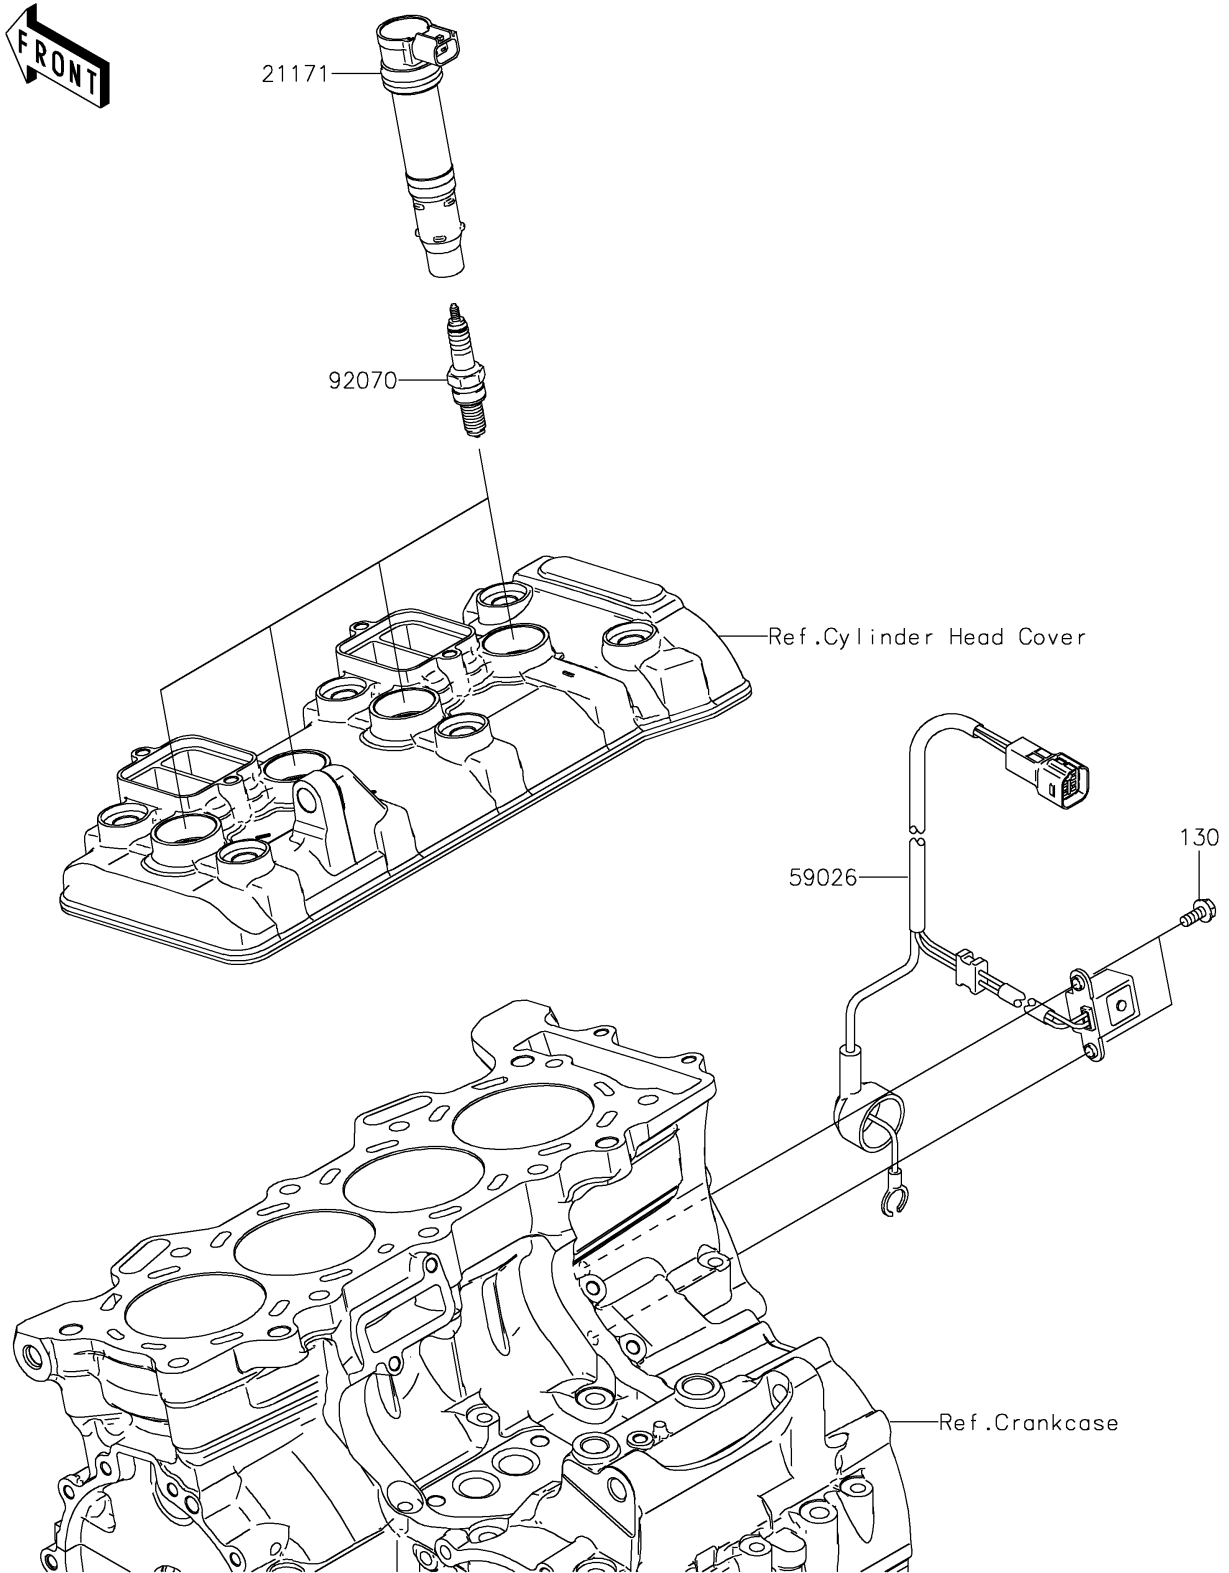

2022 Ninja ZX-6R PARTS DIAGRAM

Ignition System

E1830

2022 Ninja ZX-6R PARTS LIST

Ignition System

ITEM NAME	PART NUMBER	QUANTITY
-----------	-------------	----------