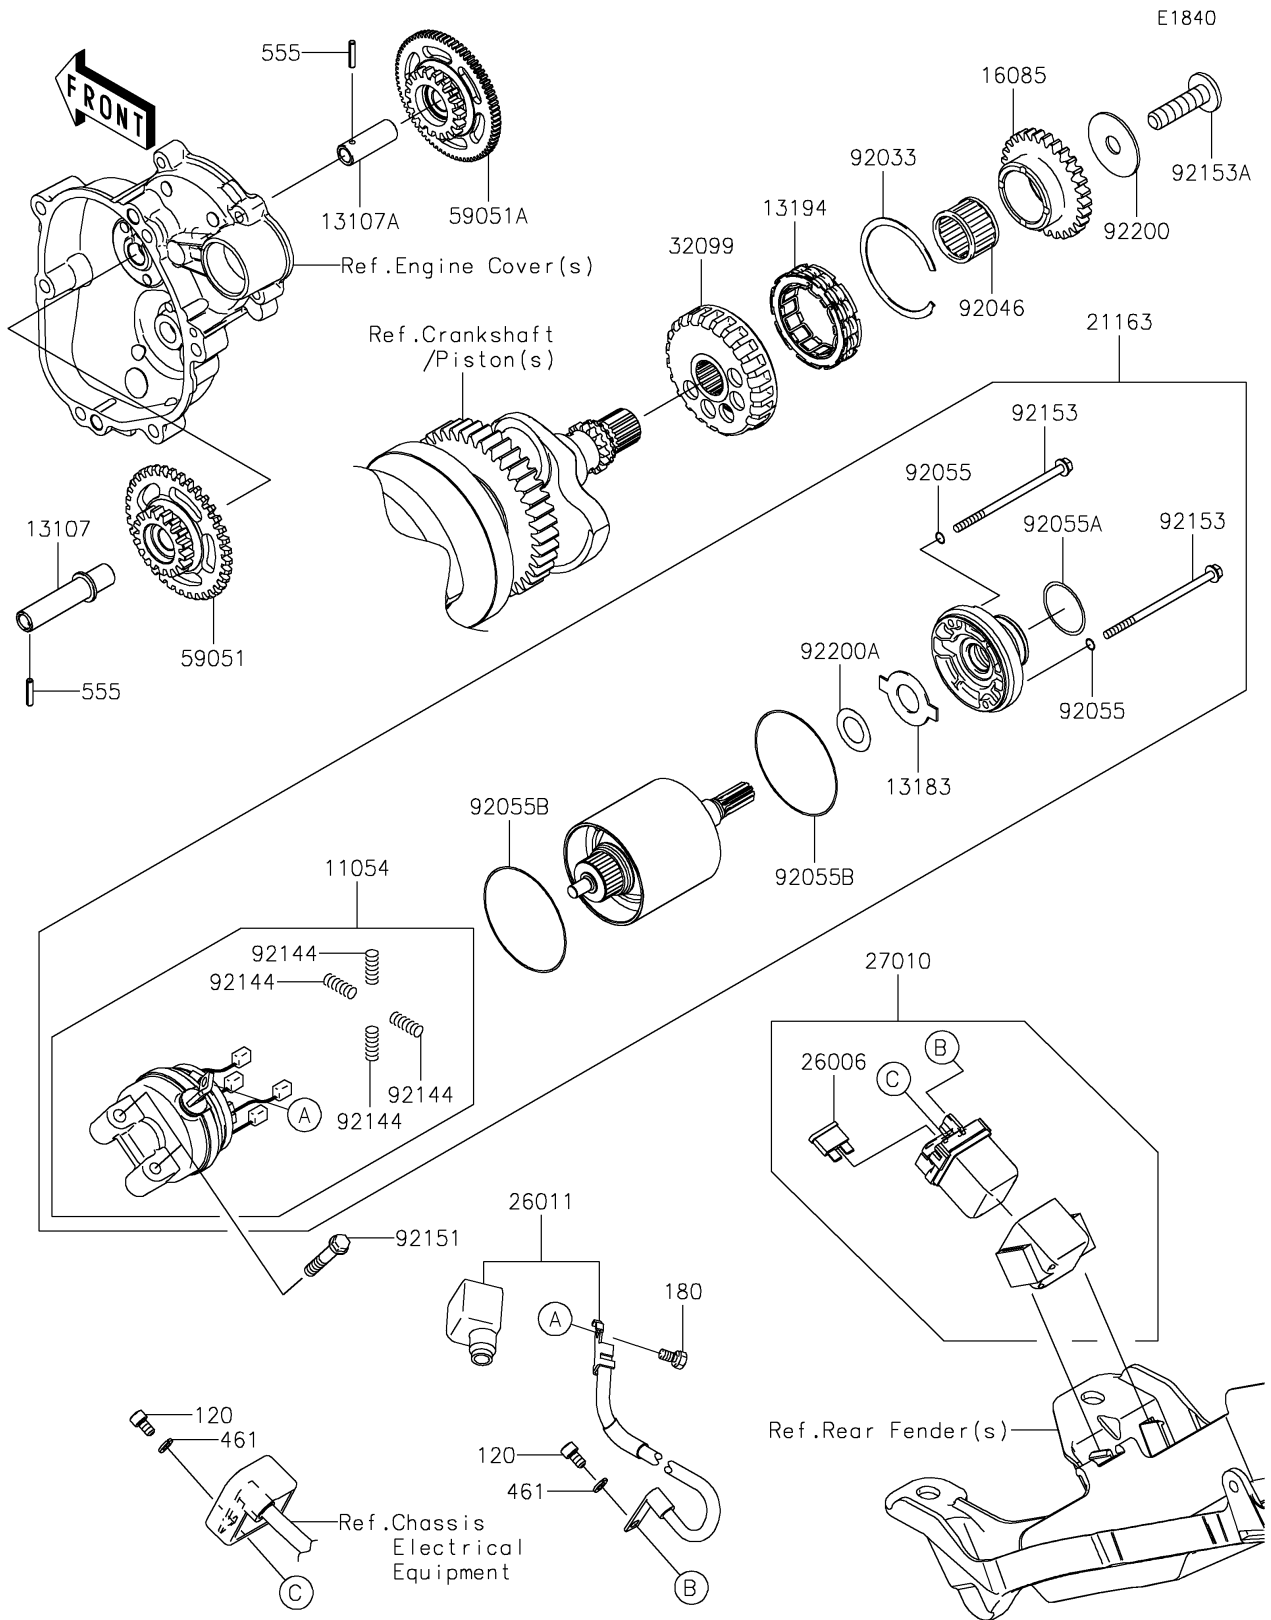

2022 Ninja ZX-6R PARTS DIAGRAM

Starter Motor

2022 Ninja ZX-6R PARTS LIST

Starter Motor

ITEM NAME	PART NUMBER	QUANTITY
BRACKET (Ref # 11054)	11054-1175	1
SHAFT,ONEWAY CLUTCH SIDE (Ref # 13107)	13107-0168	1
SHAFT,STARTER SIDE (Ref # 13107A)	13107-0174	1
PLATE (Ref # 13183)	13183-1460	1
CLUTCH-ONEWAY (Ref # 13194)	13194-3705	1
GEAR,29T (Ref # 16085)	16085-0101	1
STARTER-ELECTRIC (Ref # 21163)	21163-0734	1
FUSE,BLADE,30A,GREEN (Ref # 26006)	26006-1006	1
WIRE-LEAD (Ref # 26011)	26011-0783	1
SWITCH,MAGNETIC (Ref # 27010)	27010-0792	1
CASE,STARTER CLUTCH (Ref # 32099)	32099-0026	1
GEAR-SPUR,ONEWAY CLUTCH SIDE (Ref # 59051)	59051-0093	1
GEAR-SPUR,STARTER SIDE (Ref # 59051A)	59051-0094	1
RING-SNAP (Ref # 92033)	92033-3731	1
BEARING-NEEDLE,RS263020 (Ref # 92046)	92046-0004	1
RING-O,STARTER (Ref # 92055)	92055-0013	2
RING-O (Ref # 92055A)	92055-0126	1
RING-O (Ref # 92055B)	92055-1455	2
SPRING,BRUSH (Ref # 92144)	92144-1423	4
BOLT,6X35 (Ref # 92151)	92151-1874	2
BOLT (Ref # 92153)	92153-0405	2
BOLT,TORX,10X38 (Ref # 92153A)	92153-1521	1
WASHER,10.5X37X1.6 (Ref # 92200)	92200-0238	1
WASHER (Ref # 92200A)	92200-1019	1
BOLT-SOCKET,5X10 (Ref # 120)	120CB0510	2
BOLT-UPSET-WS,5X10 (Ref # 180)	180BA0510	1
WASHER-SPRING,5MM (Ref # 461)	461DB0500	2
PIN-SPRING,3X16 (Ref # 555)	555A0316	2