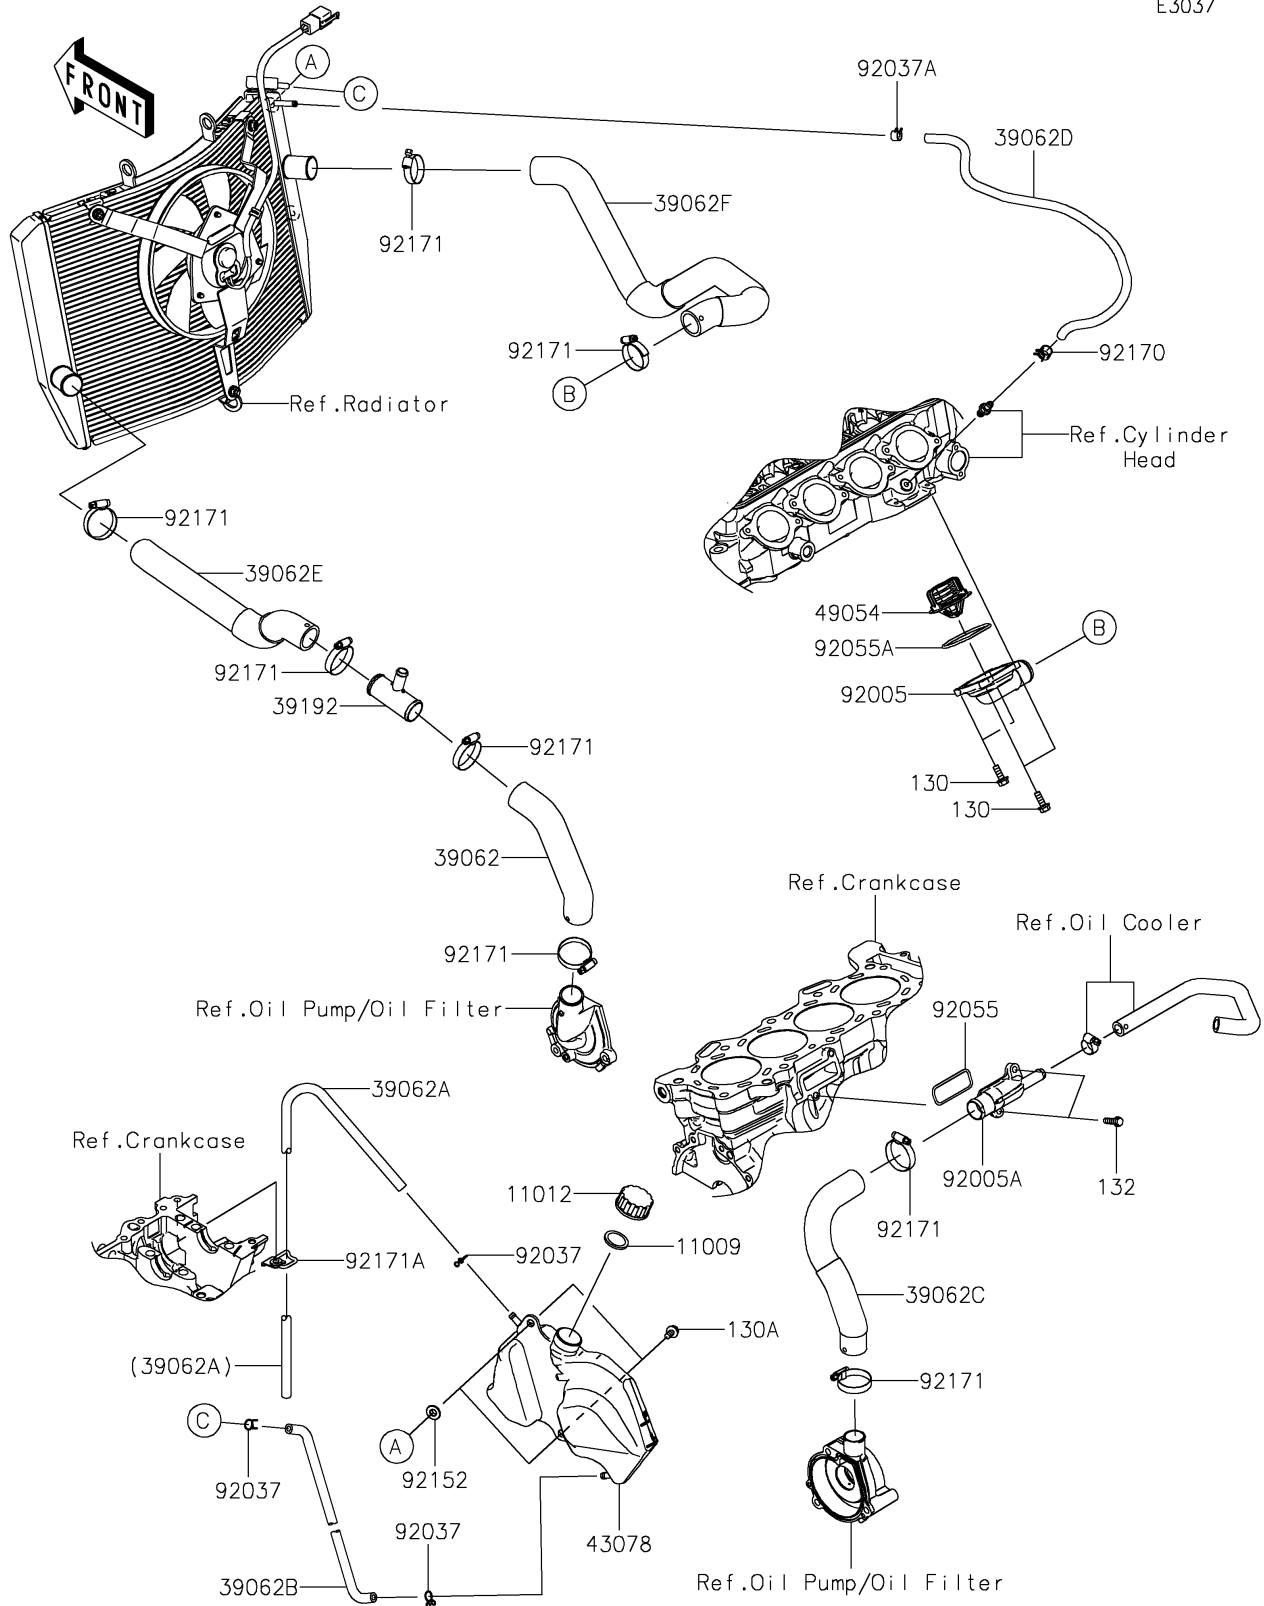

# 2022 Ninja ZX-6R PARTS DIAGRAM

## Water Pipe

E3037

## 2022 Ninja ZX-6R PARTS LIST

### Water Pipe

ITEM NAME	PART NUMBER	QUANTITY
GASKET,RESERVOIR TANK CAP (Ref # 11009)	11009-1145	1
CAP (Ref # 11012)	11012-1084	1
HOSE-COOLING,PIPE-W.PUMP (Ref # 39062)	39062-0166	1
HOSE-COOLING,OVERFLOW (Ref # 39062A)	39062-0268	1
HOSE-COOLING,RESERVOIR (Ref # 39062B)	39062-0269	1
HOSE-COOLING,W.PUMP-CYLINDER (Ref # 39062C)	39062-0626	1
HOSE-COOLING,RAD.-HEAD (Ref # 39062D)	39062-0628	1
HOSE-COOLING,RAD.-W. PIPE (Ref # 39062E)	39062-0659	1
HOSE-COOLING,THERMO-RAD. (Ref # 39062F)	39062-0660	1
PIPE-WATER (Ref # 39192)	39192-0100	1
RESERVOIR (Ref # 43078)	43078-0057	1
THERMOSTAT (Ref # 49054)	49054-0004	1
FITTING,THERMO CAP (Ref # 92005)	92005-0814	1
FITTING (Ref # 92005A)	92005-0817	1
CLAMP,TUBE (Ref # 92037)	92037-147	3
CLAMP,TUBE (Ref # 92037A)	92037-1505	1
RING-O (Ref # 92055)	92055-1402	1
RING-O,THERMOSTAT CAP (Ref # 92055A)	92055-1699	1
COLLAR (Ref # 92152)	92152-1414	2
CLAMP (Ref # 92170)	92170-1493	1
CLAMP (Ref # 92171)	92171-0179	8
CLAMP (Ref # 92171A)	92171-1925	1
BOLT-FLANGED,5X14 (Ref # 130)	130BA0514	4
BOLT-FLANGED,6X14 (Ref # 130A)	130BA0614	2
BOLT-FLANGED-SMALL,6X20 (Ref # 132)	132BB0620	2