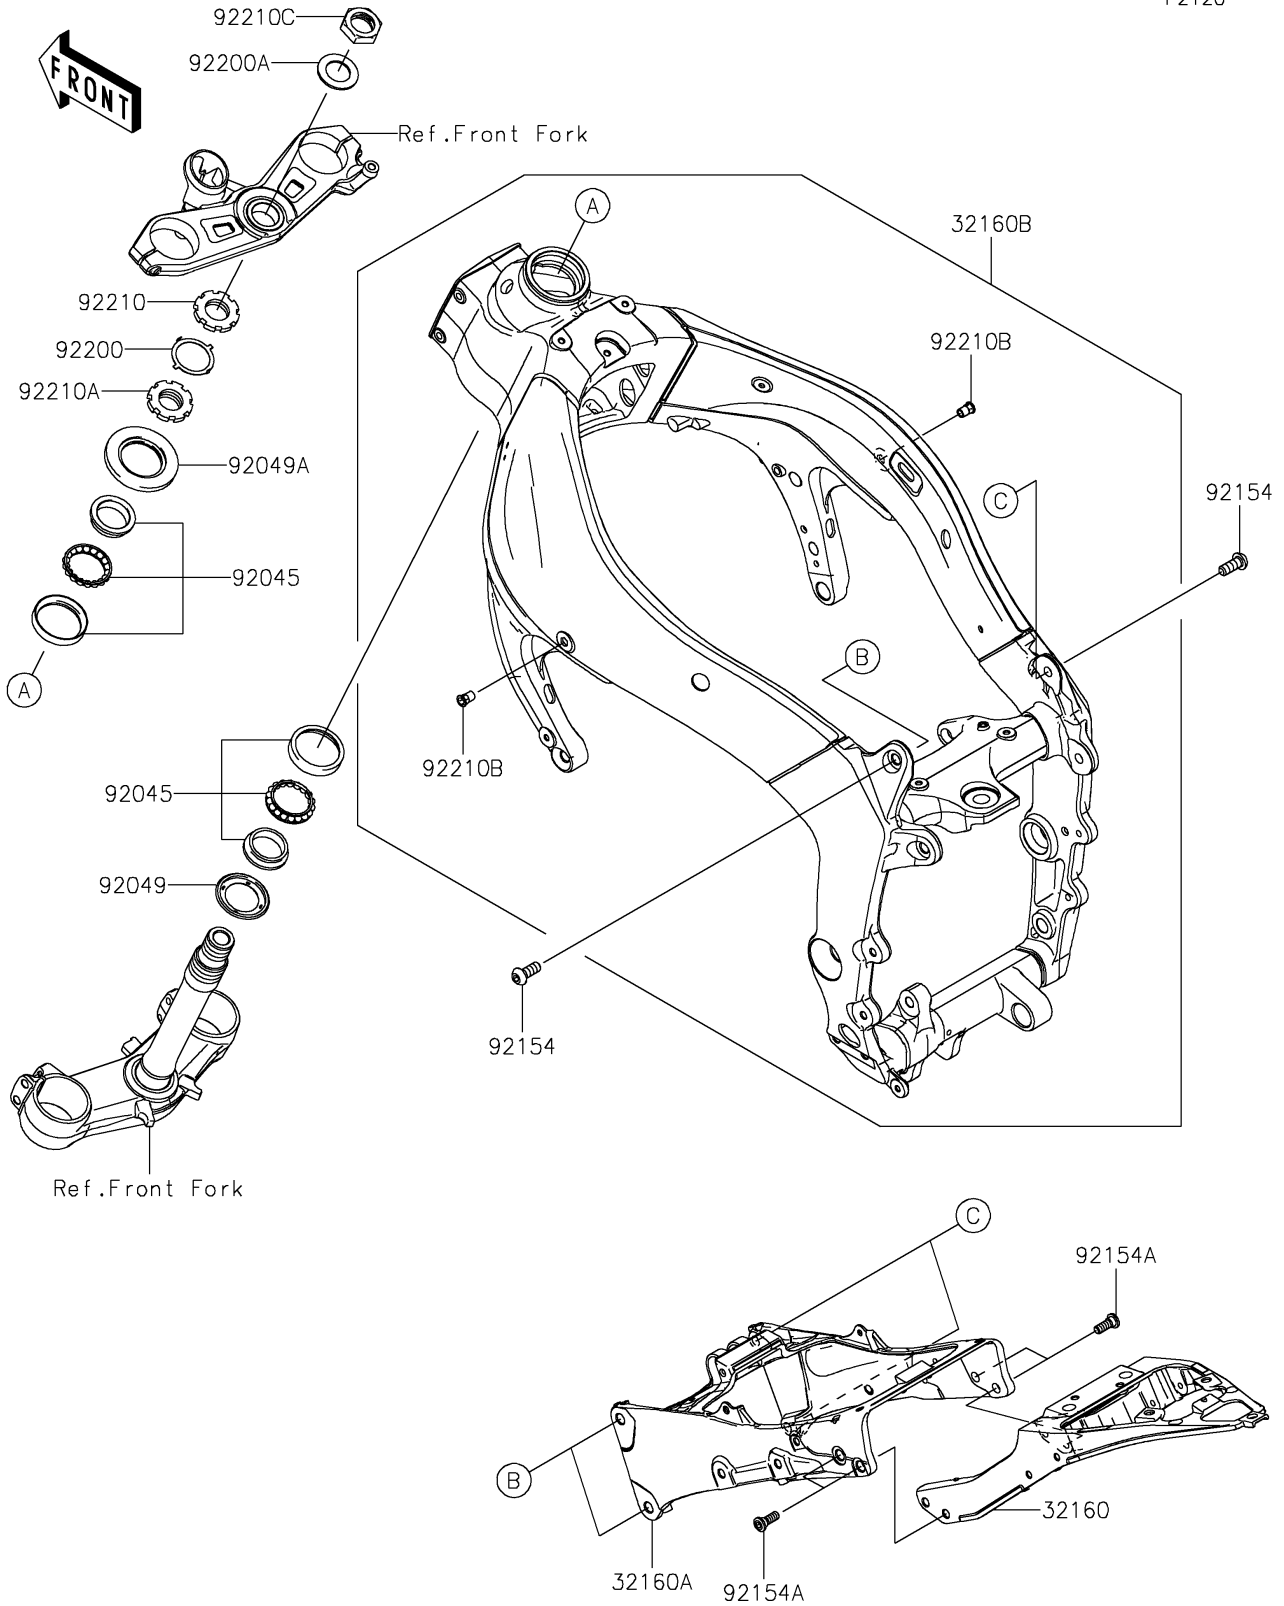

2022 Ninja ZX-6R PARTS DIAGRAM

Frame

F2120

2022 Ninja ZX-6R PARTS LIST

Frame

ITEM NAME	PART NUMBER	QUANTITY
FRAME-COMP,RR,RR (Ref # 32160)	32160-0398	1
FRAME-COMP,RR,FR (Ref # 32160A)	32160-0399	1
FRAME-COMP,FR (Ref # 32160B)	32160-0423	1
BEARING-BALL,SF07A17PX1V1 (Ref # 92045)	92045-1384	2
SEAL-OIL,DS35X55X4 (Ref # 92049)	92049-0022	1
SEAL-OIL,XMH 43 75 6.4J (Ref # 92049A)	92049-1382	1
BOLT,SOCKET,10X25 (Ref # 92154)	92154-1900	4
BOLT,SOCKET,8X23 (Ref # 92154A)	92154-1901	4
WASHER (Ref # 92200)	92200-0036	1
WASHER,28.5X42X1.6 (Ref # 92200A)	92200-0209	1
NUT,35MM (Ref # 92210)	92210-0095	1
NUT,35MM (Ref # 92210A)	92210-0096	1
NUT,6MM (Ref # 92210B)	92210-0099	2
NUT,28MM (Ref # 92210C)	92210-0209	1