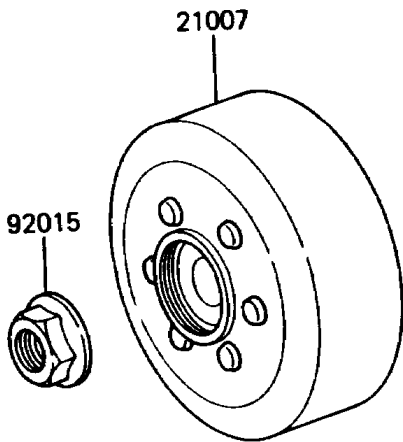

1986 KX60 PARTS DIAGRAM

Generator

E1810-0123

1986 KX60 PARTS LIST

Generator

ITEM NAME	PART NUMBER	QUANTITY
STATOR,MAGNETO (Ref # 21003)	21003-1072	1
ROTOR,MAGNETO (Ref # 21007)	21007-1018	1
IGNITER (Ref # 21119)	21119-1115	1
NUT,FLANGED,10MM (Ref # 92015)	92015-077	1
KEY,WOODRUFF (Ref # 92038)	92038-001	1
BAND,L=186 (Ref # 92072)	92072-056	1
BOLT-FLANGED,6X16 (Ref # 130)	130G0616	1
SCREW-PAN-WP-CROS (Ref # 224)	224B0514	3