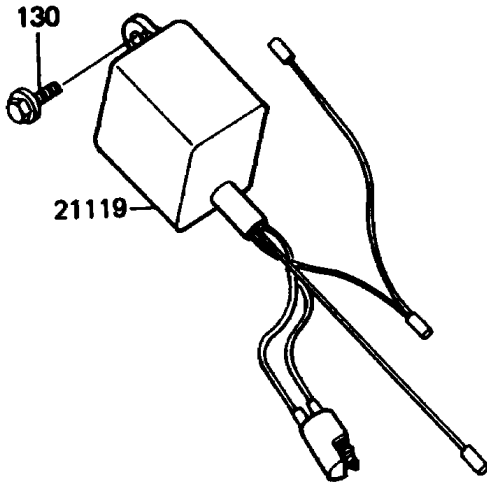

1986 KX60 PARTS DIAGRAM

Generator

E1810-0123

1986 KX60 PARTS LIST

Generator

ITEM NAME	PART NUMBER	QUANTITY
STATOR,MAGNETO (Ref # 21003)	21003-1072	1
ROTOR,MAGNETO (Ref # 21007)	21007-1018	1
IGNITER (Ref # 21119)	21119-1115	1
NUT,FLANGED,10MM (Ref # 92015)	92015-077	1
KEY,WOODRUFF (Ref # 92038)	92038-001	1
BAND,L=186 (Ref # 92072)	92072-056	1
BOLT-FLANGED,6X16 (Ref # 130)	130G0616	1
SCREW-PAN-WP-CROS (Ref # 224)	224B0514	3