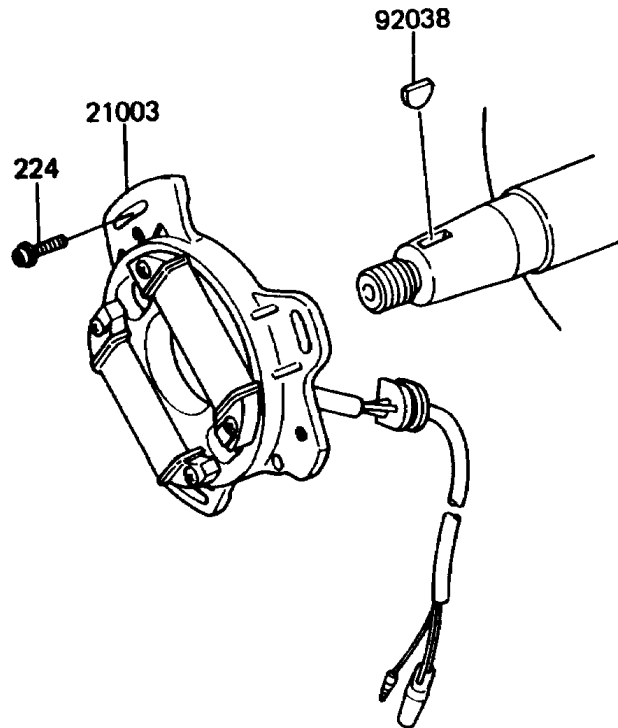

1986 KX60 PARTS DIAGRAM

Generator

E1810-0123

1986 KX60 PARTS LIST

Generator

ITEM NAME	PART NUMBER	QUANTITY
STATOR,MAGNETO (Ref # 21003)	21003-1072	1
ROTOR,MAGNETO (Ref # 21007)	21007-1018	1
IGNITER (Ref # 21119)	21119-1115	1
NUT,FLANGED,10MM (Ref # 92015)	92015-077	1
KEY,WOODRUFF (Ref # 92038)	92038-001	1
BAND,L=186 (Ref # 92072)	92072-056	1
BOLT-FLANGED,6X16 (Ref # 130)	130G0616	1
SCREW-PAN-WP-CROS (Ref # 224)	224B0514	3