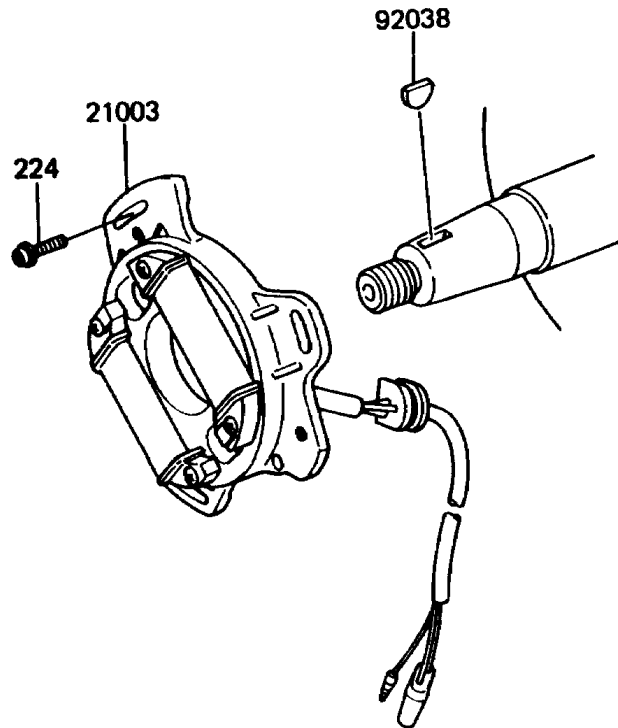

1987 KX60 PARTS DIAGRAM

Generator

E1810-0123

1987 KX60 PARTS LIST

Generator

ITEM NAME	PART NUMBER	QUANTITY
STATOR,MAGNETO (Ref # 21003)	21003-1072	1
ROTOR,MAGNETO (Ref # 21007)	21007-1018	1
IGNITER (Ref # 21119)	21119-1115	1
NUT,FLANGED,10MM (Ref # 92015)	92015-077	1
KEY,WOODRUFF (Ref # 92038)	92038-001	1
BAND,L=186 (Ref # 92072)	92072-056	1
BOLT-FLANGED,6X16 (Ref # 130)	130G0616	1
SCREW-PAN-WP-CROS (Ref # 224)	224B0514	3