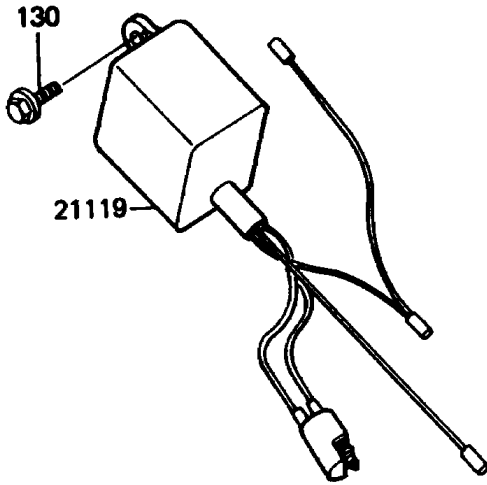

1987 KX60 PARTS DIAGRAM

Generator

E1810-0123

1987 KX60 PARTS LIST

Generator

ITEM NAME	PART NUMBER	QUANTITY
STATOR,MAGNETO (Ref # 21003)	21003-1072	1
ROTOR,MAGNETO (Ref # 21007)	21007-1018	1
IGNITER (Ref # 21119)	21119-1115	1
NUT,FLANGED,10MM (Ref # 92015)	92015-077	1
KEY,WOODRUFF (Ref # 92038)	92038-001	1
BAND,L=186 (Ref # 92072)	92072-056	1
BOLT-FLANGED,6X16 (Ref # 130)	130G0616	1
SCREW-PAN-WP-CROS (Ref # 224)	224B0514	3