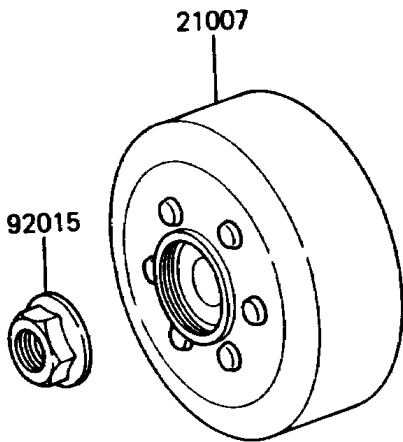

1987 KX60 PARTS DIAGRAM

Generator

E1810-0123

1987 KX60 PARTS LIST

Generator

ITEM NAME	PART NUMBER	QUANTITY
STATOR,MAGNETO (Ref # 21003)	21003-1072	1
ROTOR,MAGNETO (Ref # 21007)	21007-1018	1
IGNITER (Ref # 21119)	21119-1115	1
NUT,FLANGED,10MM (Ref # 92015)	92015-077	1
KEY,WOODRUFF (Ref # 92038)	92038-001	1
BAND,L=186 (Ref # 92072)	92072-056	1
BOLT-FLANGED,6X16 (Ref # 130)	130G0616	1
SCREW-PAN-WP-CROS (Ref # 224)	224B0514	3