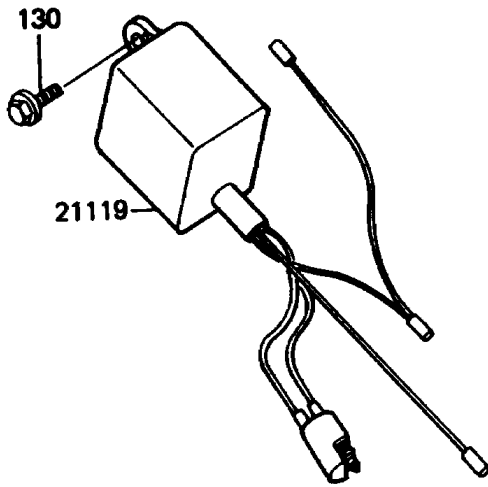

1988 KX60 PARTS DIAGRAM

Generator

E1810-0123

1988 KX60 PARTS LIST

Generator

ITEM NAME	PART NUMBER	QUANTITY
STATOR,MAGNETO (Ref # 21003)	21003-1072	1
ROTOR,MAGNETO (Ref # 21007)	21007-1018	1
IGNITER (Ref # 21119)	21119-1115	1
NUT,FLANGED,10MM (Ref # 92015)	92015-077	1
KEY,WOODRUFF (Ref # 92038)	92038-001	1
BAND,L=186 (Ref # 92072)	92072-056	1
BOLT-FLANGED,6X16 (Ref # 130)	130G0616	1
SCREW-PAN-WP-CROS (Ref # 224)	224B0514	3