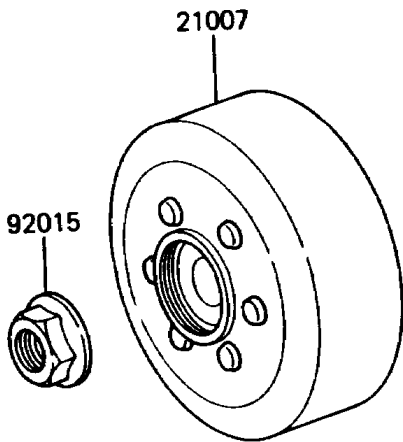

1988 KX60 PARTS DIAGRAM

Generator

E1810-0123

1988 KX60 PARTS LIST

Generator

ITEM NAME	PART NUMBER	QUANTITY
STATOR,MAGNETO (Ref # 21003)	21003-1072	1
ROTOR,MAGNETO (Ref # 21007)	21007-1018	1
IGNITER (Ref # 21119)	21119-1115	1
NUT,FLANGED,10MM (Ref # 92015)	92015-077	1
KEY,WOODRUFF (Ref # 92038)	92038-001	1
BAND,L=186 (Ref # 92072)	92072-056	1
BOLT-FLANGED,6X16 (Ref # 130)	130G0616	1
SCREW-PAN-WP-CROS (Ref # 224)	224B0514	3