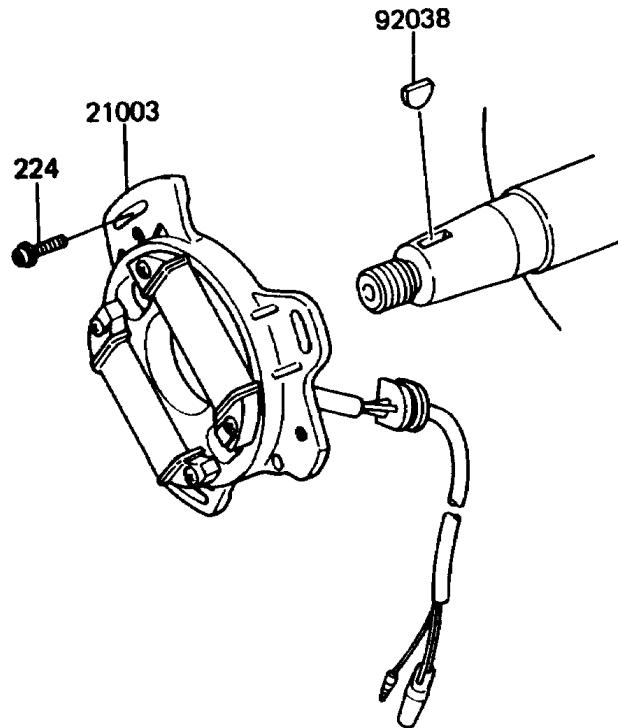

1988 KX60 PARTS DIAGRAM

Generator

E1810-0123

1988 KX60 PARTS LIST

Generator

ITEM NAME	PART NUMBER	QUANTITY
STATOR,MAGNETO (Ref # 21003)	21003-1072	1
ROTOR,MAGNETO (Ref # 21007)	21007-1018	1
IGNITER (Ref # 21119)	21119-1115	1
NUT,FLANGED,10MM (Ref # 92015)	92015-077	1
KEY,WOODRUFF (Ref # 92038)	92038-001	1
BAND,L=186 (Ref # 92072)	92072-056	1
BOLT-FLANGED,6X16 (Ref # 130)	130G0616	1
SCREW-PAN-WP-CROS (Ref # 224)	224B0514	3