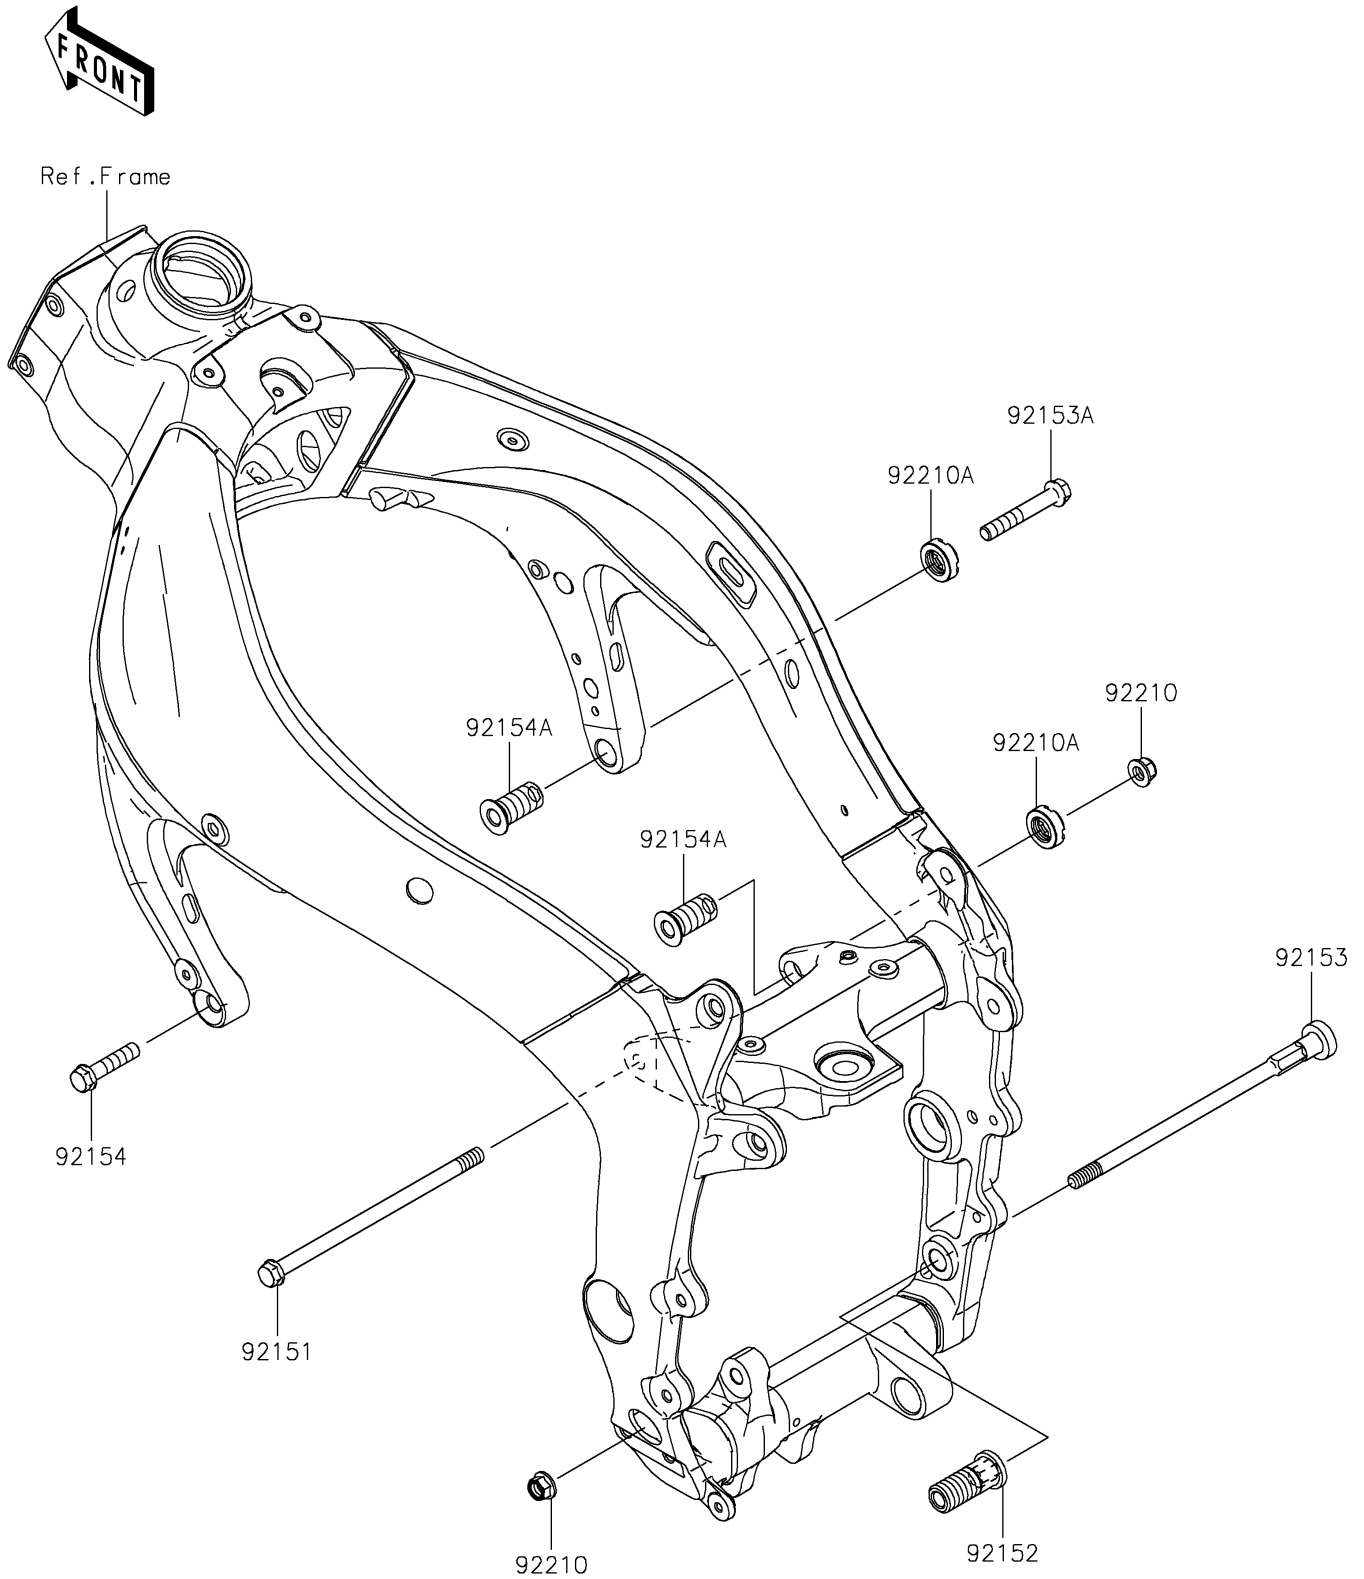

# 2022 Ninja ZX-6R PARTS DIAGRAM

Engine Mount

F2122

## 2022 Ninja ZX-6R PARTS LIST

### Engine Mount

ITEM NAME	PART NUMBER	QUANTITY
BOLT,FLANGED,10X190 (Ref # 92151)	92151-1915	1
COLLAR,ENGINE MOUNT (Ref # 92152)	92152-0076	1
BOLT,SOCKET,10X227 (Ref # 92153)	92153-1328	1
BOLT,FLANGED,10X65 (Ref # 92153A)	92153-1931	1
BOLT,FLANGED,10X40 (Ref # 92154)	92154-0094	1
BOLT,ENGINE MOUNT,18MM (Ref # 92154A)	92154-0249	2
NUT,LOCK,FLANGED,10MM (Ref # 92210)	92210-1139	2
NUT,CASTLE,18MM (Ref # 92210A)	92210-1390	2