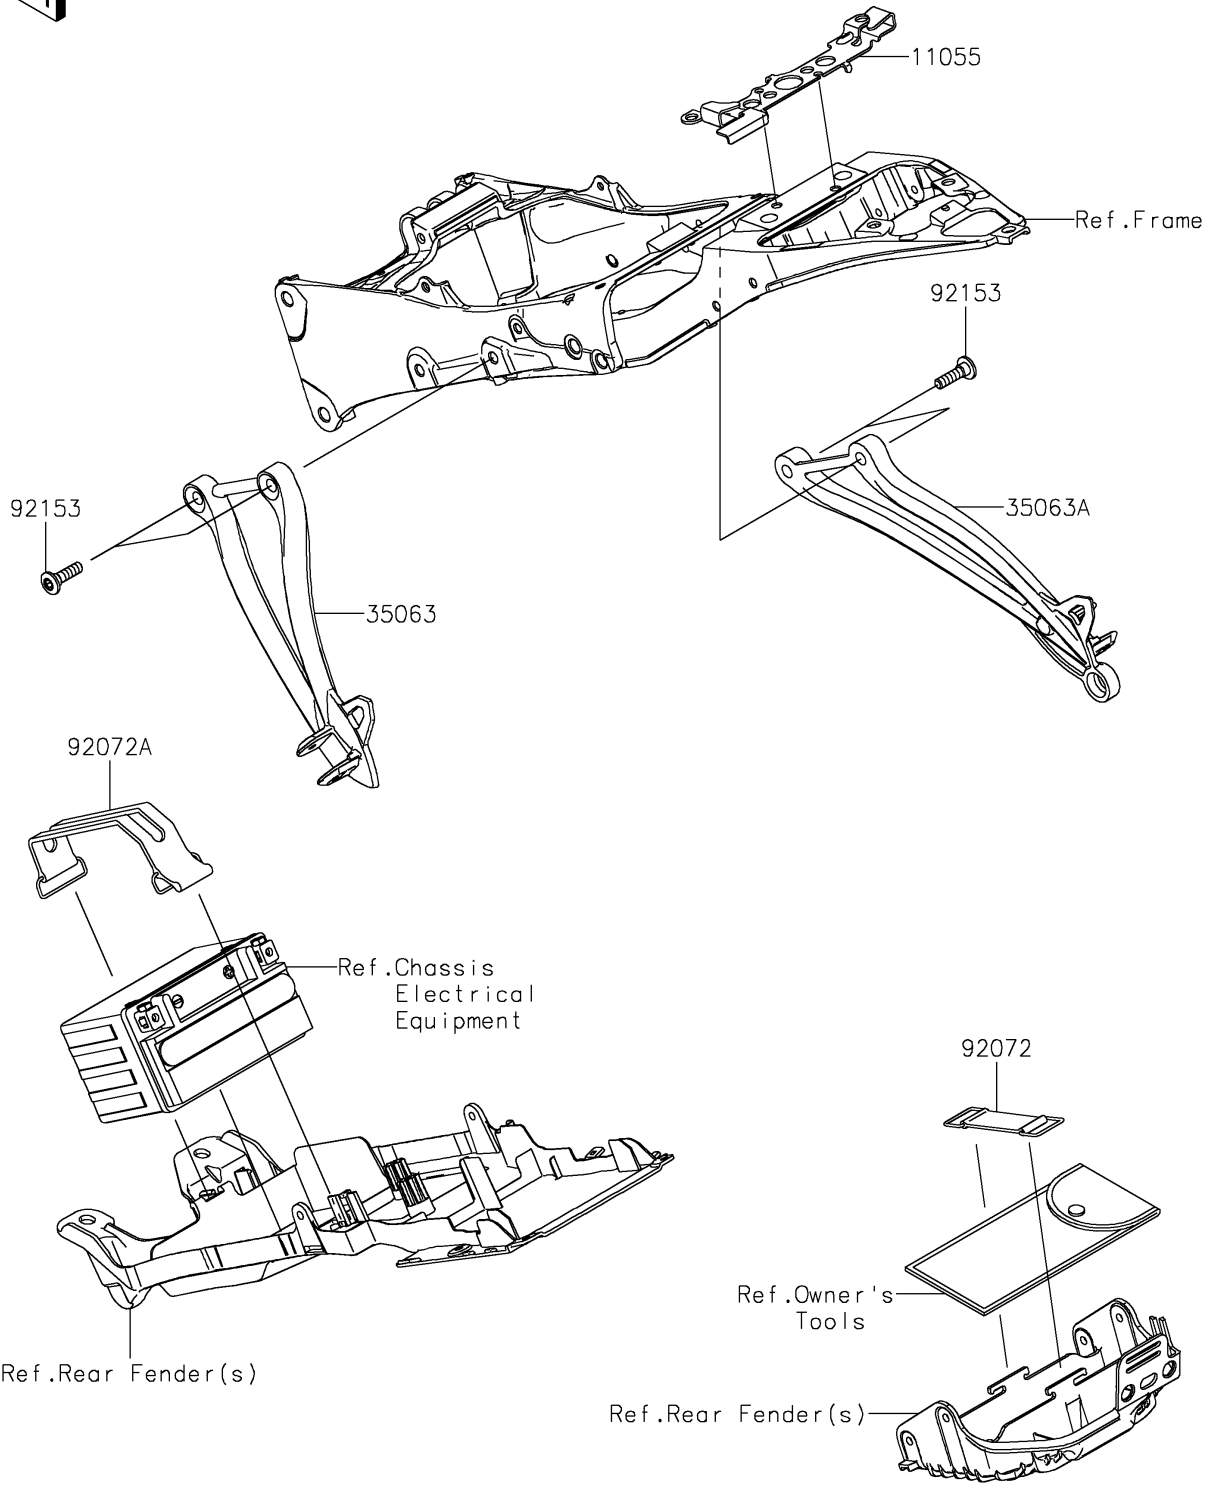

# 2022 Ninja ZX-6R PARTS DIAGRAM

## Frame Fittings(Rear)

F2131

## 2022 Ninja ZX-6R PARTS LIST

### Frame Fittings(Rear)

ITEM NAME	PART NUMBER	QUANTITY
BRACKET,HELMET HOLDER (Ref # 11055)	11055-1011	1
STAY,RR,LH,F.S.BLACK (Ref # 35063)	35063-0444-18R	1
STAY,RR,RH,F.S.BLACK (Ref # 35063A)	35063-0445-18R	1
BAND (Ref # 92072)	92072-012	1
BAND,L=168 (Ref # 92072A)	92072-1306	1
BOLT,SOCKET,8X30 (Ref # 92153)	92153-1630	4