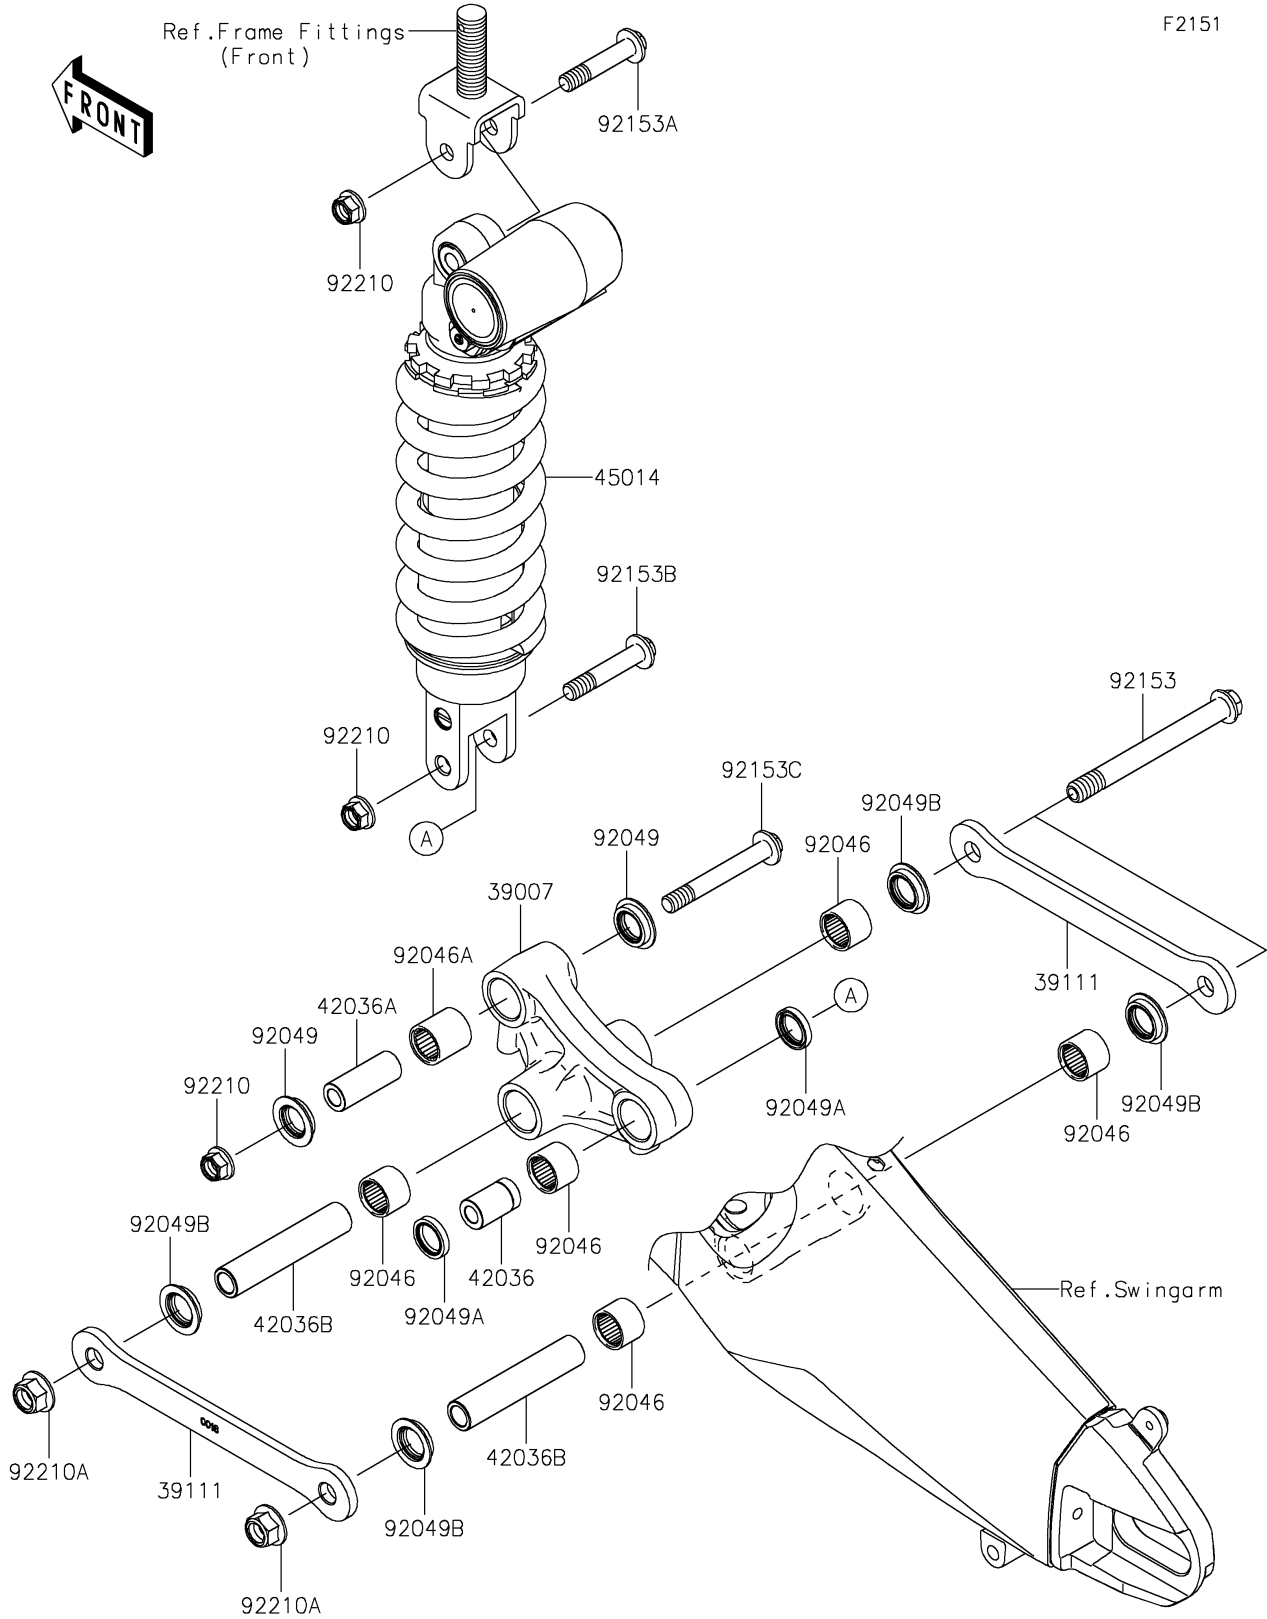

2022 Ninja ZX-6R PARTS DIAGRAM

Suspension/Shock Absorber

2022 Ninja ZX-6R PARTS LIST

Suspension/Shock Absorber

ITEM NAME	PART NUMBER	QUANTITY
ARM-SUSP,UNI TRAK (Ref # 39007)	39007-0006	1
ROD-TIE,SUSPENSION (Ref # 39111)	39111-0018	2
SLEEVE,10.1X18X30 (Ref # 42036)	42036-1258	1
SLEEVE,10.1X17X44.5 (Ref # 42036A)	42036-1342	1
SLEEVE,12.1X18X90 (Ref # 42036B)	42036-1360	2
SHOCK,SPRING RED+BODY BLACK (Ref # 45014)	45014-0323-23G	1
BEARING-NEEDLE,SFYZM182417 (Ref # 92046)	92046-1272	5
BEARING-NEEDLE,SFYZM172425 (Ref # 92046A)	92046-1273	1
SEAL-OIL,MHA17245.7F (Ref # 92049)	92049-1223	2
SEAL-OIL,MHA18244 (Ref # 92049A)	92049-1225	2
SEAL-OIL,KCR MF018N1 (Ref # 92049B)	92049-1493	4
BOLT,FLANGED,12X117 (Ref # 92153)	92153-0508	2
BOLT,FLANGED,10X51 (Ref # 92153A)	92153-1545	1
BOLT,FLANGED,10X55 (Ref # 92153B)	92153-1546	1
BOLT,FLANGED,10X77 (Ref # 92153C)	92153-1547	1
NUT,LOCK,FLANGED,10MM (Ref # 92210)	92210-1139	3
NUT,LOCK,FLANGED,12MM (Ref # 92210A)	92210-1150	2