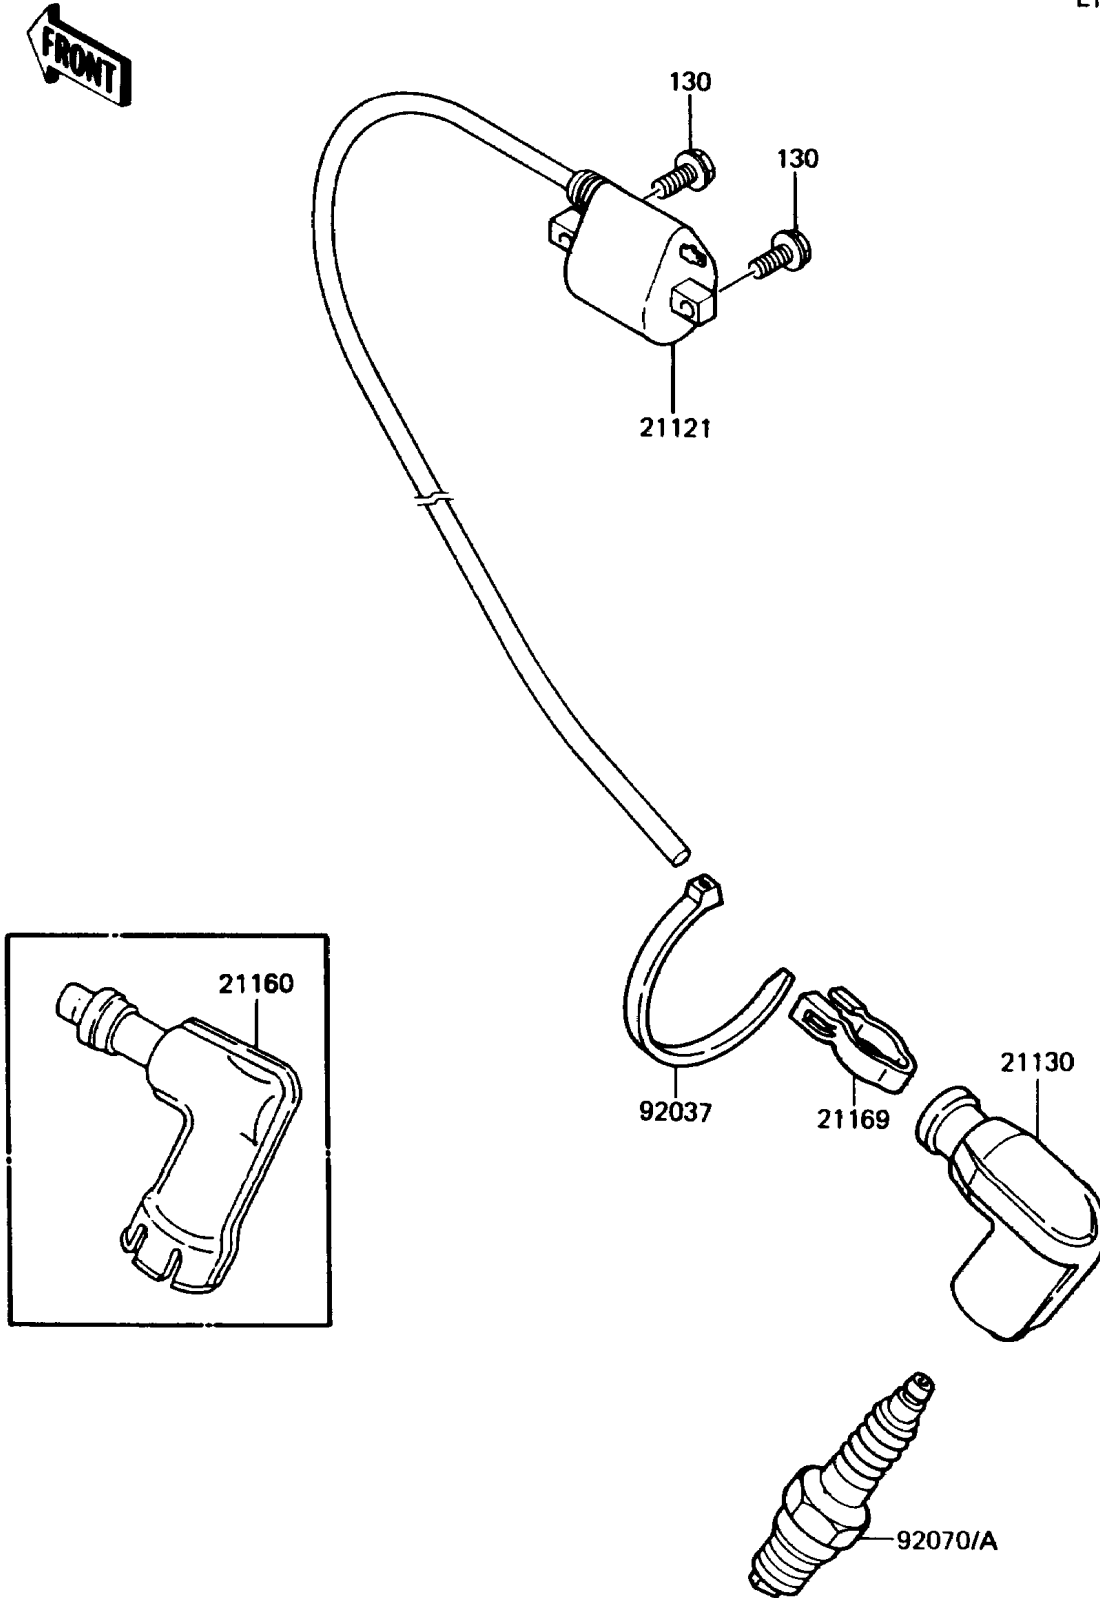

# 1985 KX60 PARTS DIAGRAM

Ignition System

E1830-0219

# 1985 KX60 PARTS LIST

## Ignition System

ITEM NAME	PART NUMBER	QUANTITY
COIL-IGNITION (Ref # 21121)	21121-1122	1
CAP-SPARK PLUG (Ref # 21130)	21130-1006	1
TERMINAL,PLUG CAP (Ref # 21169)	21169-001	1
CLAMP (Ref # 92037)	92037-1173	1
PLUG-SPARK,B9EG(NGK) (Ref # 92070)	92070-1058	1
BOLT-FLANGED,6X16 (Ref # 130)	130G0616	2