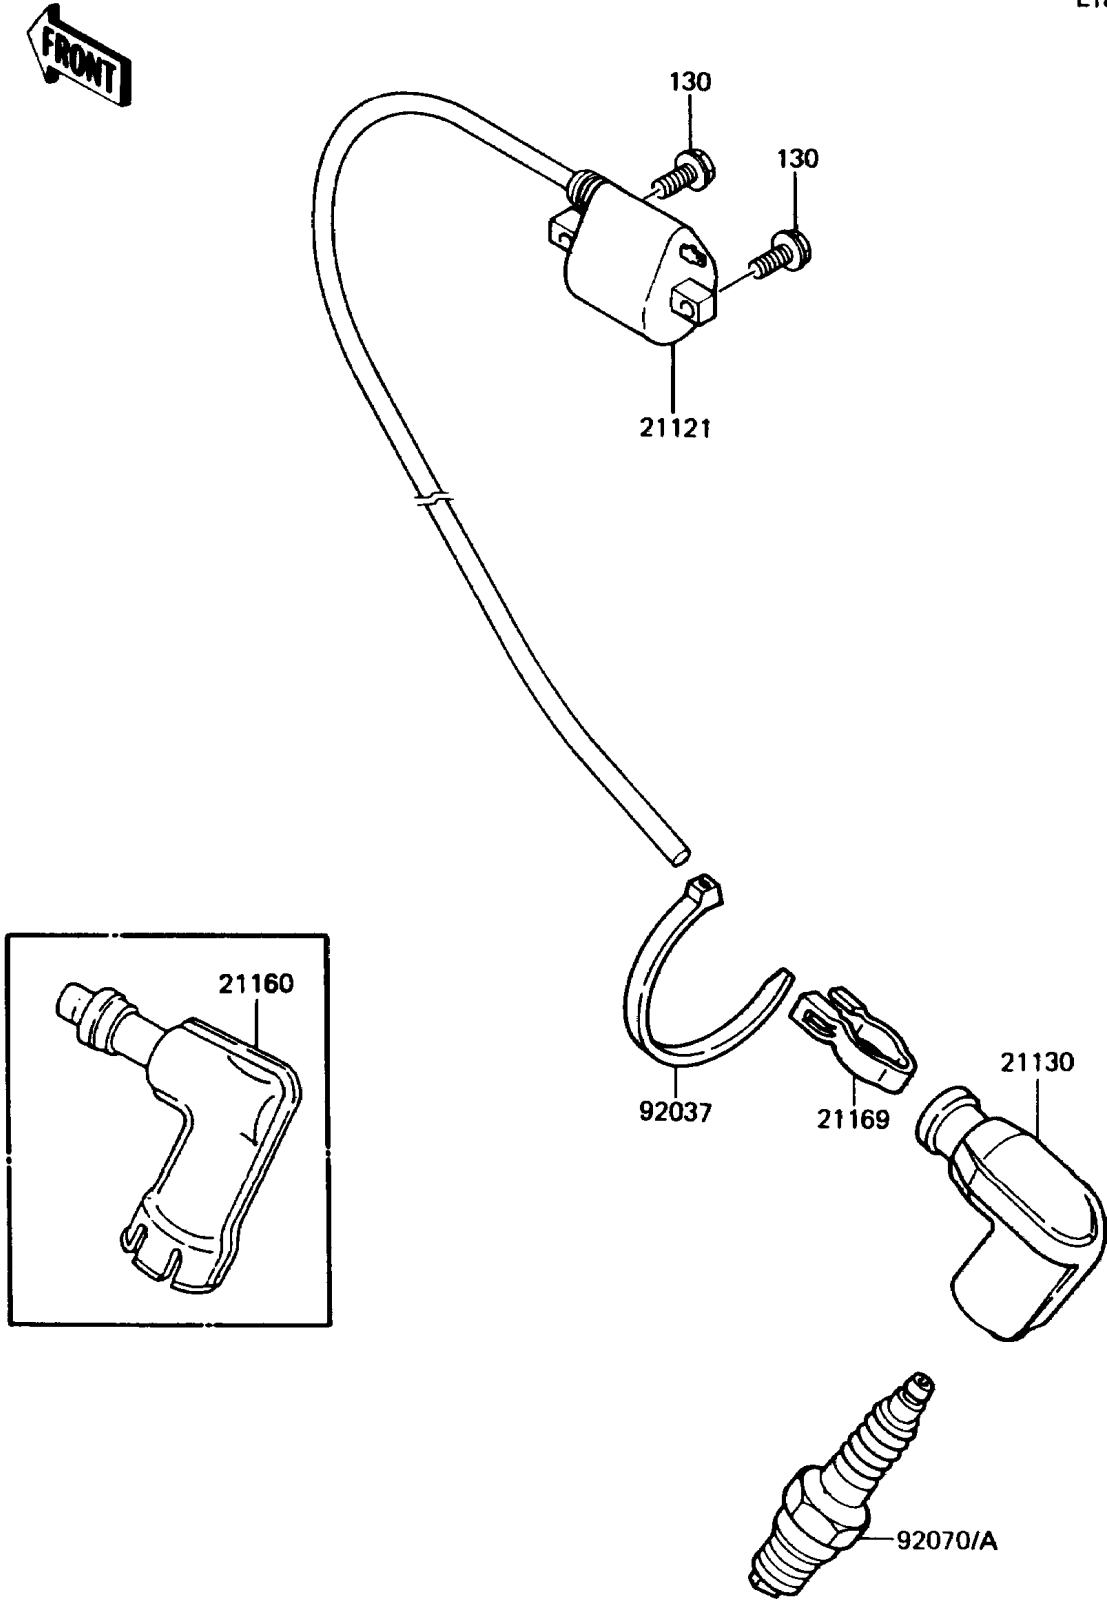

1988 KX60 PARTS DIAGRAM

Ignition System

E1830-0219

1988 KX60 PARTS LIST

Ignition System

ITEM NAME	PART NUMBER	QUANTITY
COIL-IGNITION (Ref # 21121)	21121-1122	1
CAP-SPARK PLUG (Ref # 21130)	21130-1006	1
TERMINAL,PLUG CAP (Ref # 21169)	21169-001	1
CLAMP (Ref # 92037)	92037-1173	1
PLUG-SPARK,B9EG(NGK) (Ref # 92070)	92070-1058	1
BOLT-FLANGED,6X16 (Ref # 130)	130G0616	2