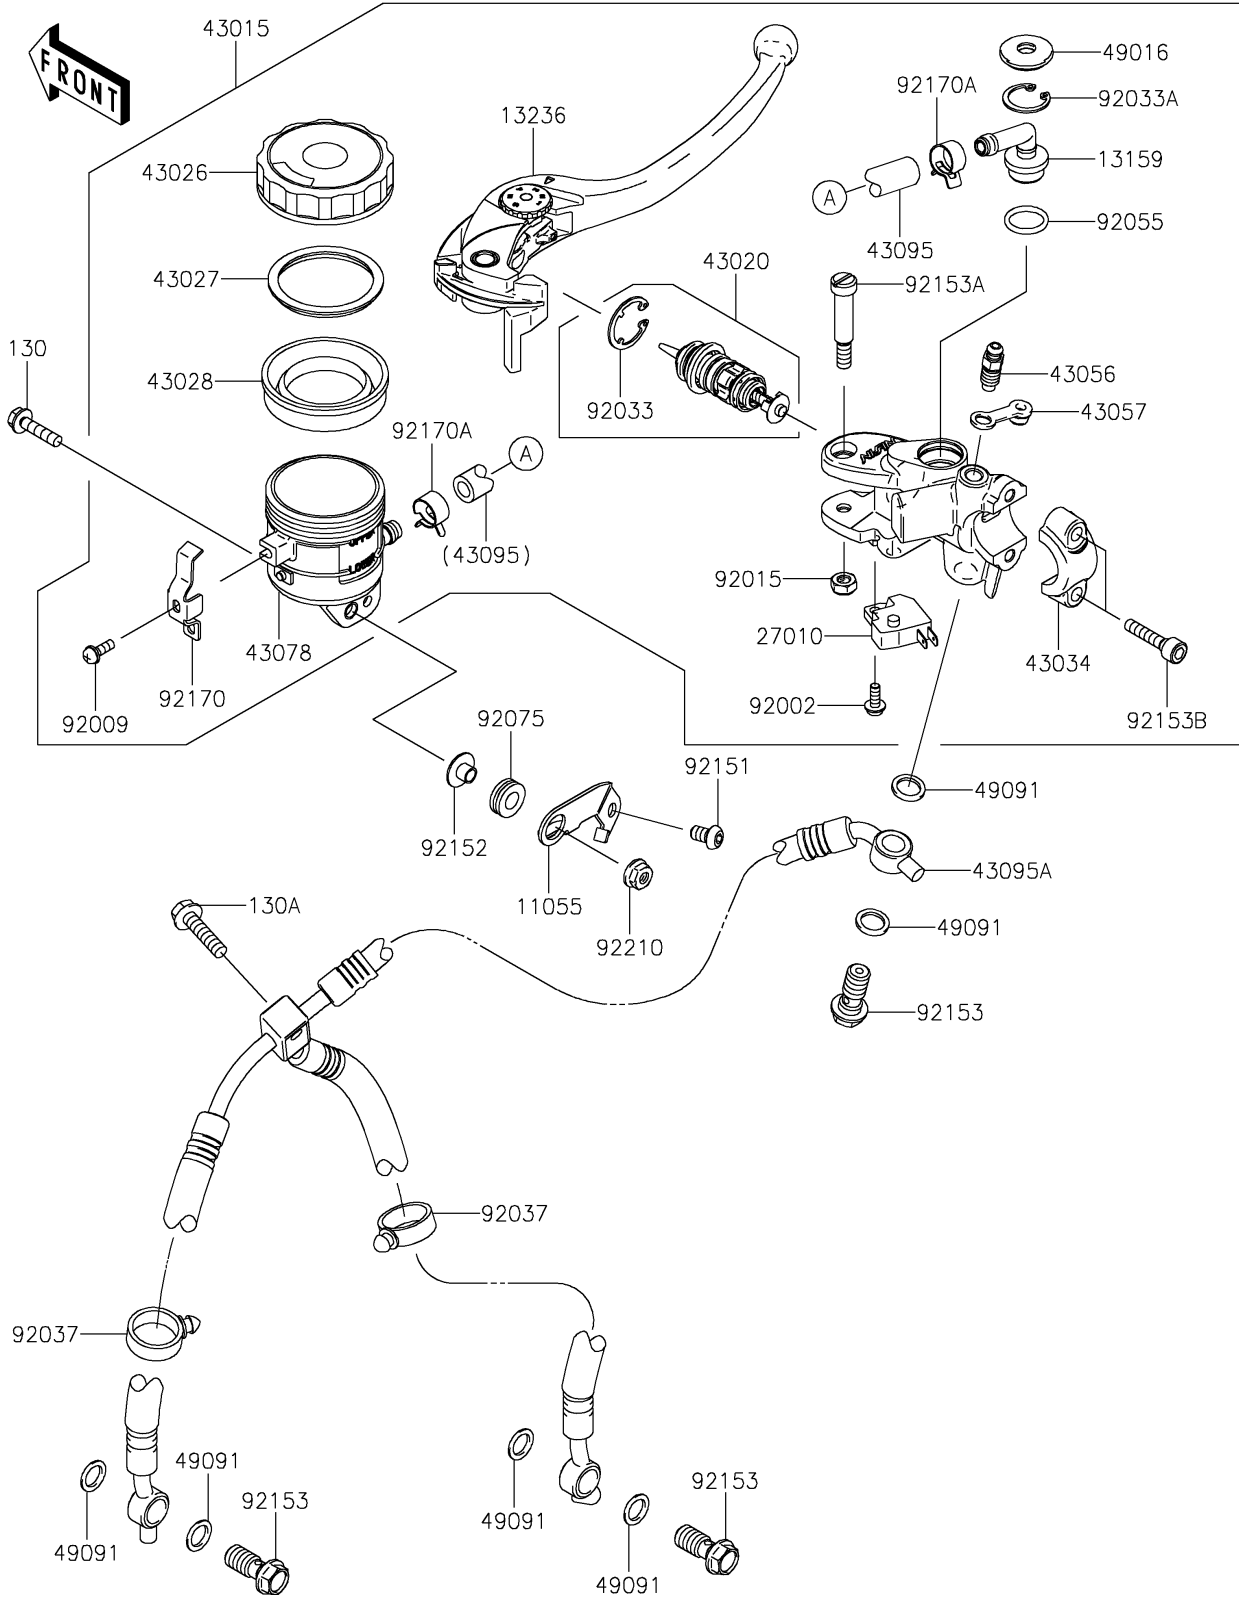

2022 Ninja ZX-6R PARTS DIAGRAM

Front Master Cylinder

F2291

2022 Ninja ZX-6R PARTS LIST

Front Master Cylinder

ITEM NAME	PART NUMBER	QUANTITY
BRACKET,RESERVOIR TANK,FR (Ref # 11055)	11055-1718	1
CONNECTOR (Ref # 13159)	13159-1061	1
LEVER-COMP,FRONT BRAKE (Ref # 13236)	13236-0103	1
SWITCH,BRAKE (Ref # 27010)	27010-0762	1
CYLINDER-ASSY-MASTER,FR (Ref # 43015)	43015-0699	1
PISTON-COMP-BRAKE (Ref # 43020)	43020-0010	1
CAP-BRAKE (Ref # 43026)	43026-1051	1
PLATE-DIAPHRAGM (Ref # 43027)	43027-1051	1
DIAPHRAGM,MASTER CYLINDER (Ref # 43028)	43028-1057	1
HOLDER-BRAKE,MASTER CYLINDER (Ref # 43034)	43034-0056	1
BREATHER-BRAKE (Ref # 43056)	43056-1056	1
CAP-BREATHER (Ref # 43057)	43057-1001	1
RESERVOIR (Ref # 43078)	43078-1099	1
HOSE-BRAKE,FR MASTER CYLINDER (Ref # 43095)	43095-0366	1
HOSE-BRAKE,FR (Ref # 43095A)	43095-0446	1
COVER-SEAL (Ref # 49016)	49016-1147	1
WASHER-SEAL,10.1X14.5X1.5 (Ref # 49091)	49091-0001	6
BOLT,SCREW,4X12 (Ref # 92002)	92002-1323	1
SCREW (Ref # 92009)	92009-1570	1
NUT,FLANGED,6MM (Ref # 92015)	92015-1528	1
RING-SNAP (Ref # 92033)	92033-0034	1
RING-SNAP,20.5MM (Ref # 92033A)	92033-1186	1
CLAMP,HOSE (Ref # 92037)	92037-1827	2
RING-O,14.8X2.4 (Ref # 92055)	92055-0741	1
DAMPER (Ref # 92075)	92075-161	1
BOLT,SOCKET,6X10 (Ref # 92151)	92151-1449	1
COLLAR (Ref # 92152)	92152-0017	1
BOLT,OIL,L=23 (Ref # 92153)	92153-0627	3
BOLT,LEVER (Ref # 92153A)	92153-0868	1

2022 Ninja ZX-6R PARTS LIST

Front Master Cylinder

ITEM NAME	PART NUMBER	QUANTITY
BOLT,SOCKET,6X22 (Ref # 92153B)	92153-1518	2
CLAMP (Ref # 92170)	92170-1090	1
CLAMP,HOSE (Ref # 92170A)	92170-1091	2
NUT,FLANGED,5MM (Ref # 92210)	92210-0007	1
BOLT-FLANGED,5X20 (Ref # 130)	130BB0520	1
BOLT-FLANGED,6X25 (Ref # 130A)	130BB0625	1