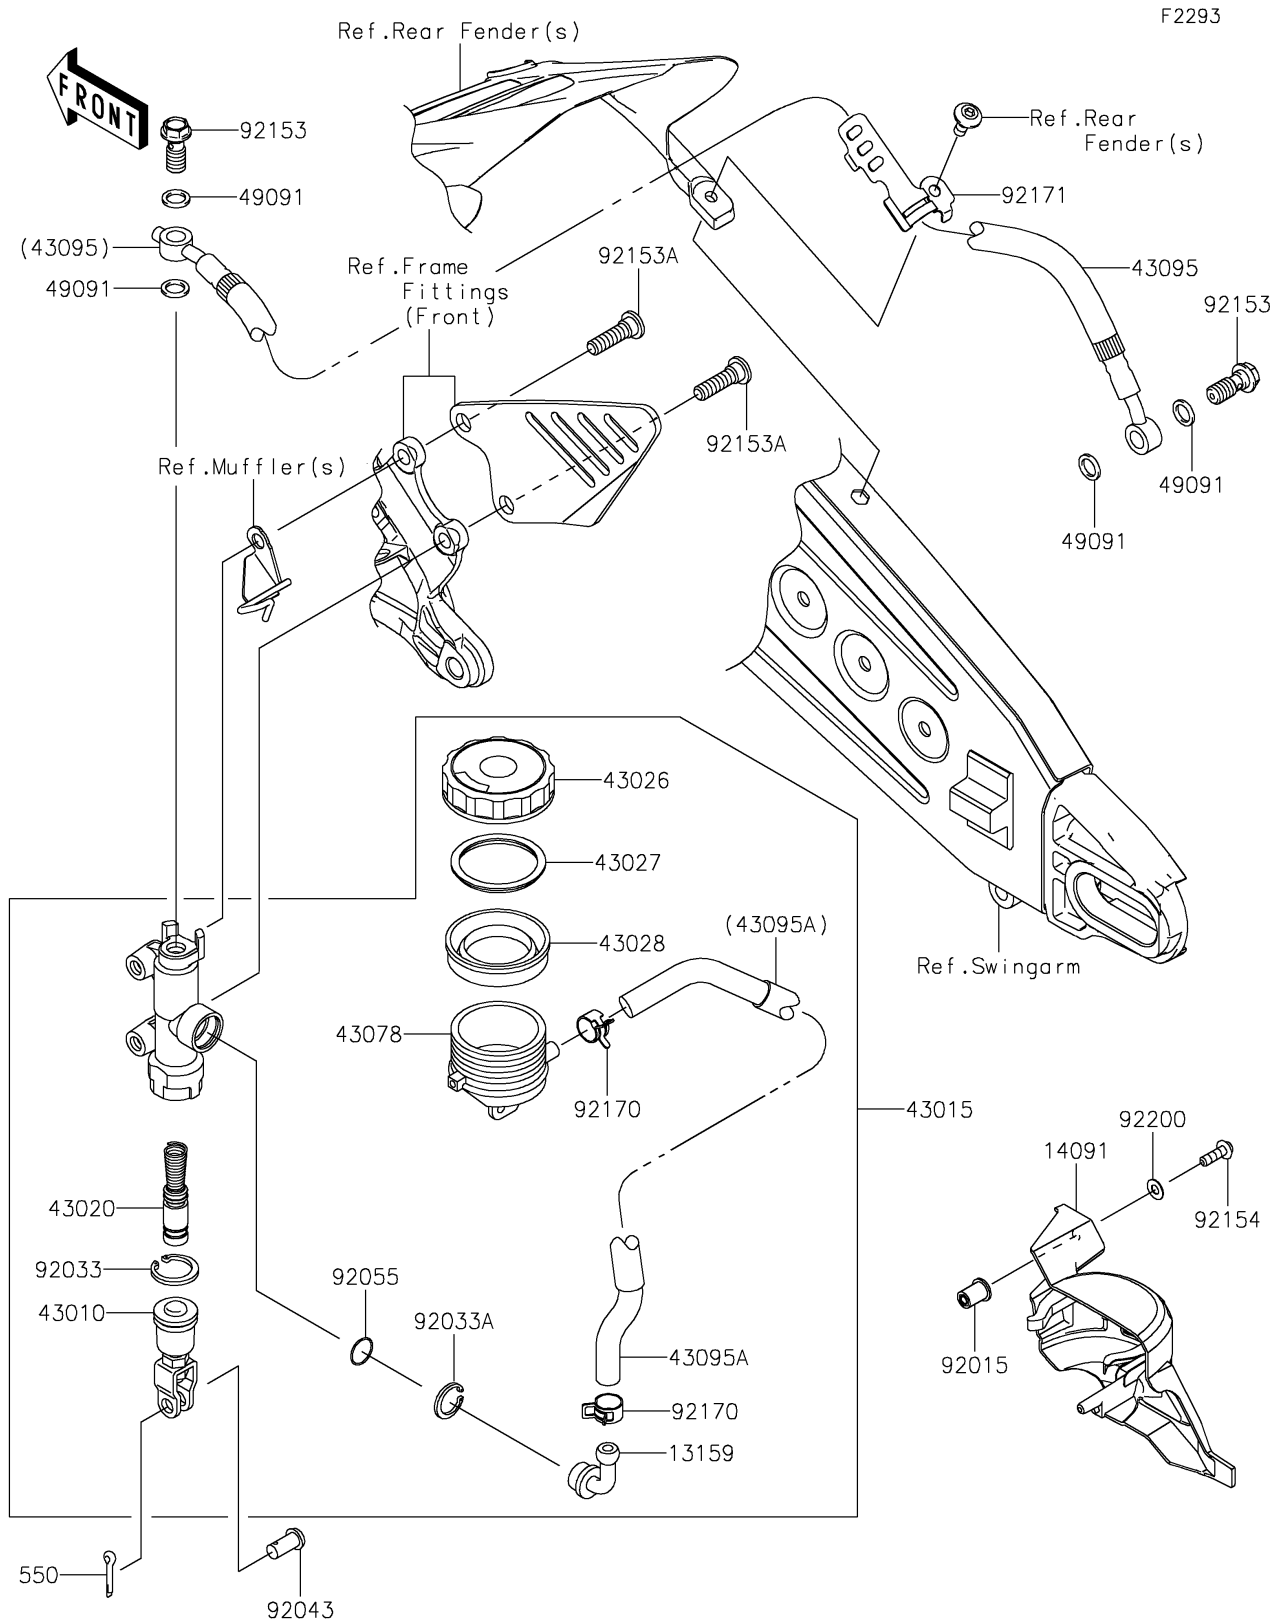

2022 Ninja ZX-6R PARTS DIAGRAM

Rear Master Cylinder

2022 Ninja ZX-6R PARTS LIST

Rear Master Cylinder

ITEM NAME	PART NUMBER	QUANTITY
CONNECTOR (Ref # 13159)	13159-1056	1
COVER,RESERVOIR TANK (Ref # 14091)	14091-1698	1
ROD-ASSY-BRAKE (Ref # 43010)	43010-1062	1
CYLINDER-ASSY-MASTER,RR (Ref # 43015)	43015-0126	1
PISTON-COMP-BRAKE (Ref # 43020)	43020-1094	1
CAP-BRAKE (Ref # 43026)	43026-1051	1
PLATE-DIAPHRAGM (Ref # 43027)	43027-1051	1
DIAPHRAGM,MASTER CYLINDER (Ref # 43028)	43028-1057	1
RESERVOIR (Ref # 43078)	43078-1101	1
HOSE-BRAKE,RR (Ref # 43095)	43095-0447	1
HOSE-BRAKE,RR M/CYLINDER (Ref # 43095A)	43095-0467	1
WASHER-SEAL,10.1X14.5X1.5 (Ref # 49091)	49091-0001	4
NUT,WELL,5MM (Ref # 92015)	92015-1757	1
RING-SNAP,20.9X24.6X1.2 (Ref # 92033)	92033-0079	1
RING-SNAP,20.5MM (Ref # 92033A)	92033-1186	1
PIN,8X17 (Ref # 92043)	92043-0104	1
RING-O,14.8X2.4 (Ref # 92055)	92055-0741	1
BOLT,OIL,L=23 (Ref # 92153)	92153-0627	2
BOLT,SOCKET,8X30 (Ref # 92153A)	92153-1624	2
BOLT,SOCKET,5X16 (Ref # 92154)	92154-0209	1
CLAMP,HOSE (Ref # 92170)	92170-1091	2
CLAMP,BRAKE HOSE (Ref # 92171)	92171-1896	1
WASHER,NYLON,5.3X11.5X0.5 (Ref # 92200)	92200-0006	1
PIN-COTTER,2.0X15 (Ref # 550)	550AA2015	1