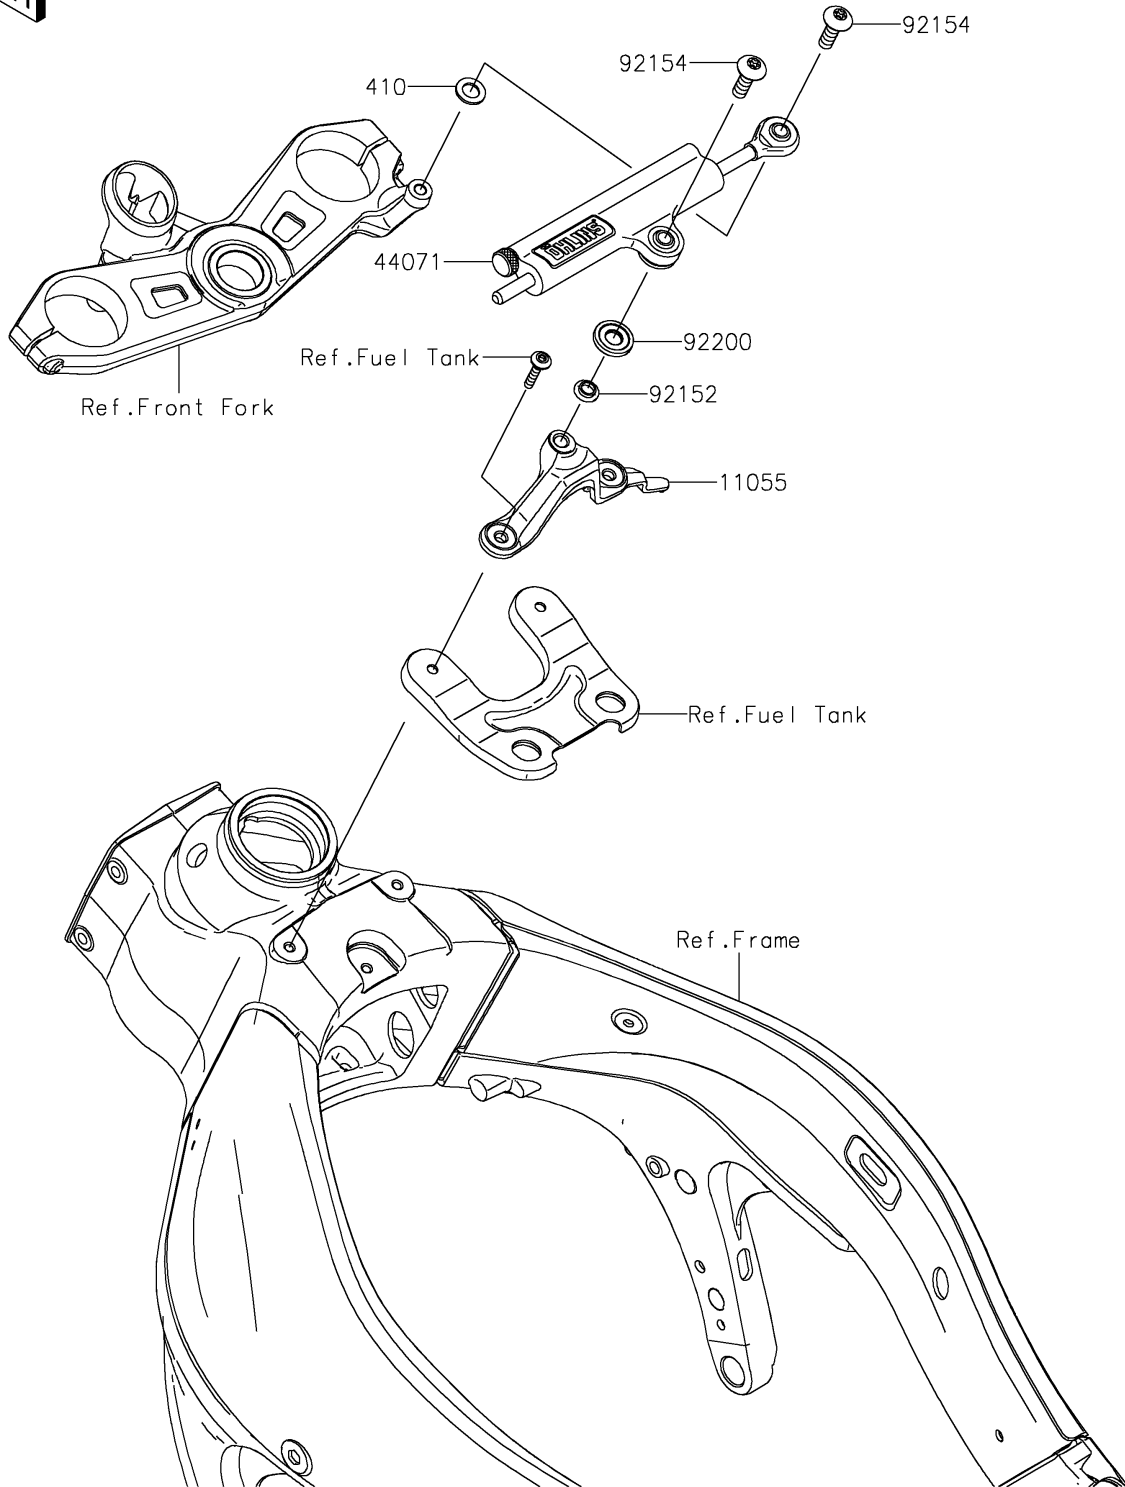

# 2022 Ninja ZX-6R PARTS DIAGRAM

Steering Damper

F2313

## 2022 Ninja ZX-6R PARTS LIST

### Steering Damper

ITEM NAME	PART NUMBER	QUANTITY
BRACKET,STEERING DAMPER (Ref # 11055)	11055-1147	1
DAMPER-ASSY,STEERING (Ref # 44071)	44071-0673	1
COLLAR,L=3.3 (Ref # 92152)	92152-0834	1
BOLT,TORX,8X26 (Ref # 92154)	92154-1897	2
WASHER (Ref # 92200)	92200-0293	1
WASHER-PLAIN-SMALL,8MM (Ref # 410)	410AA0800	1