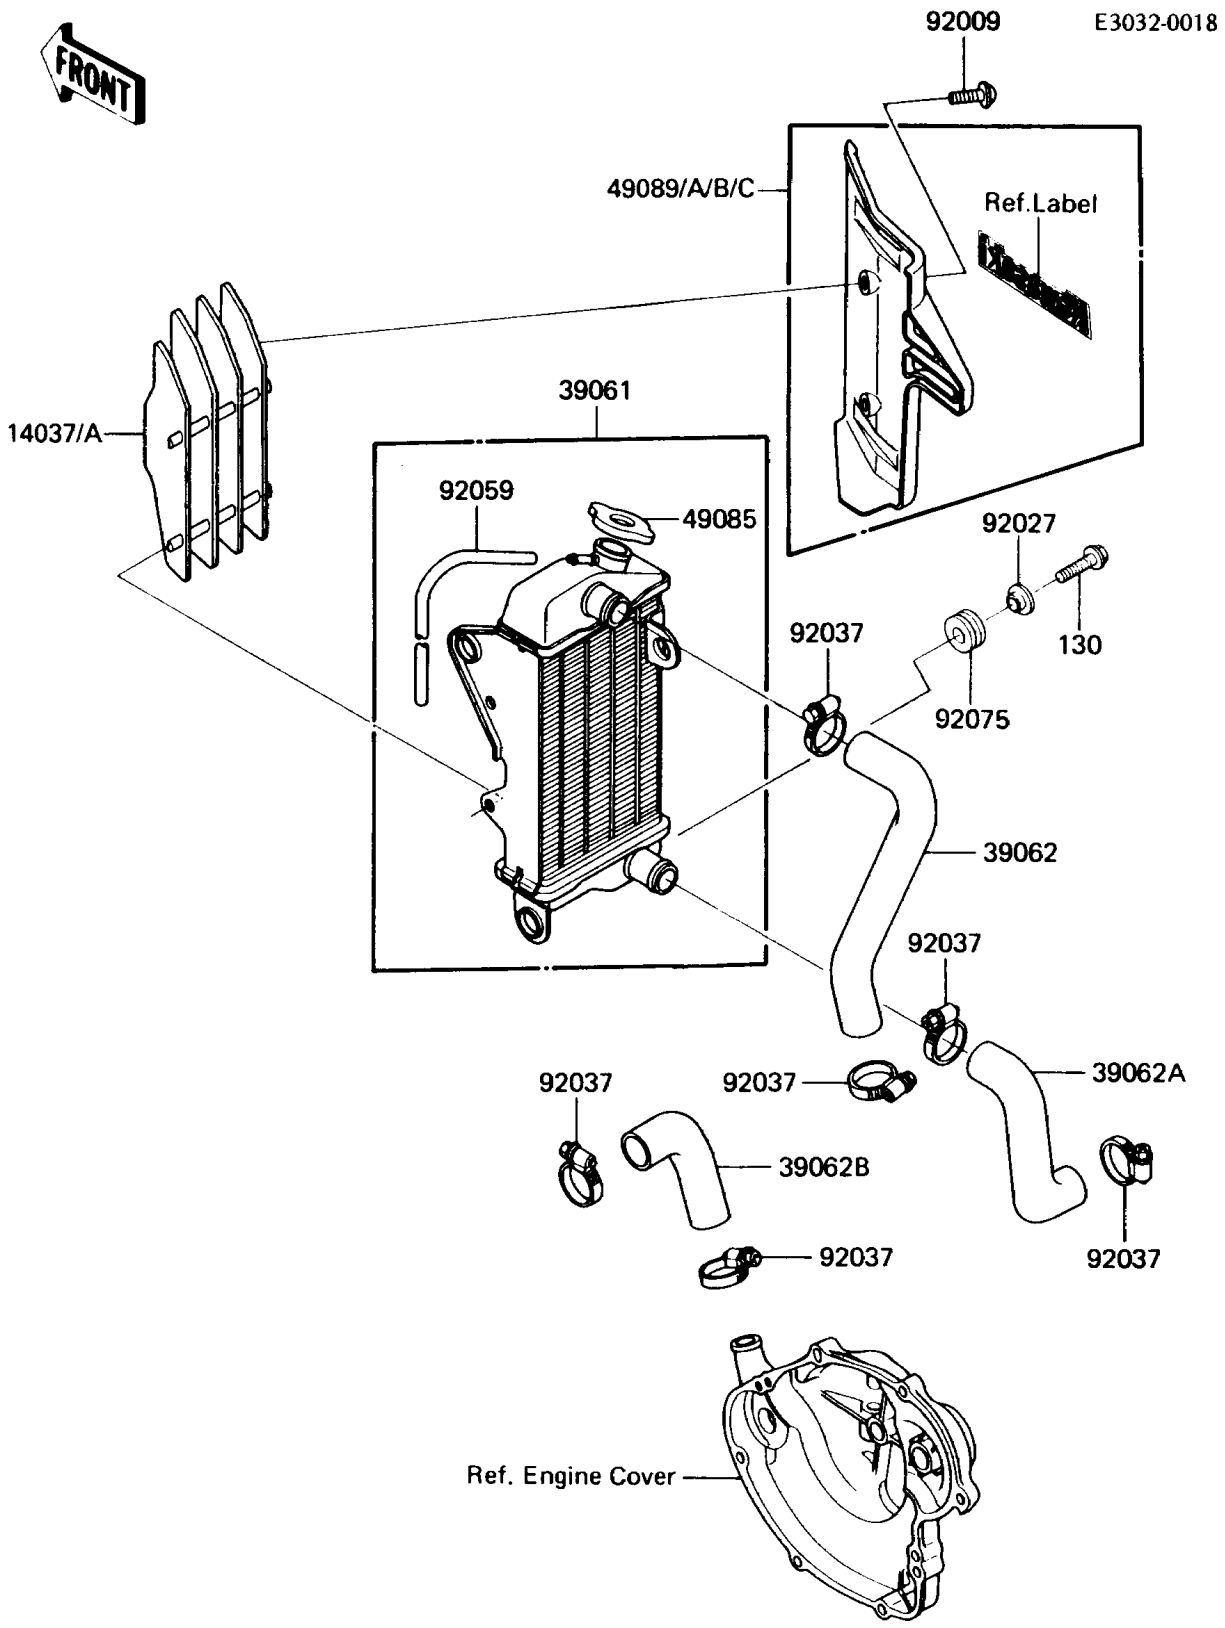

# 1985 KX60 PARTS DIAGRAM

Radiator

# 1985 KX60 PARTS LIST

## Radiator

ITEM NAME	PART NUMBER	QUANTITY
SCREEN,RADIATOR (Ref # 14037)	14037-1055	1
RADIATOR-ASSY (Ref # 39061)	39061-1059	1
HOSE-COOLING,RADIATOR,UPP (Ref # 39062)	39062-1076	1
HOSE-COOLING,RADIATOR,LWR (Ref # 39062A)	39062-1077	1
HOSE-COOLING (Ref # 39062B)	39062-1078	1
CAP-ASSY-PRESSURE (Ref # 49085)	49085-1003	1
SHROUD-ENGINE,RH,L.GREEN (Ref # 49089)	49089-5001-6W	1
SCREW,6X14,WHITE (Ref # 92009)	92009-1287	2
COLLAR,L=9.6 (Ref # 92027)	92027-1045	3
CLAMP,COOLING HOSE (Ref # 92037)	92037-1589	6
TUBE,5X9X600 (Ref # 92059)	92059-1259	1
DAMPER (Ref # 92075)	92075-1185	3
BOLT-FLANGED,6X16 (Ref # 130)	130G0616	3