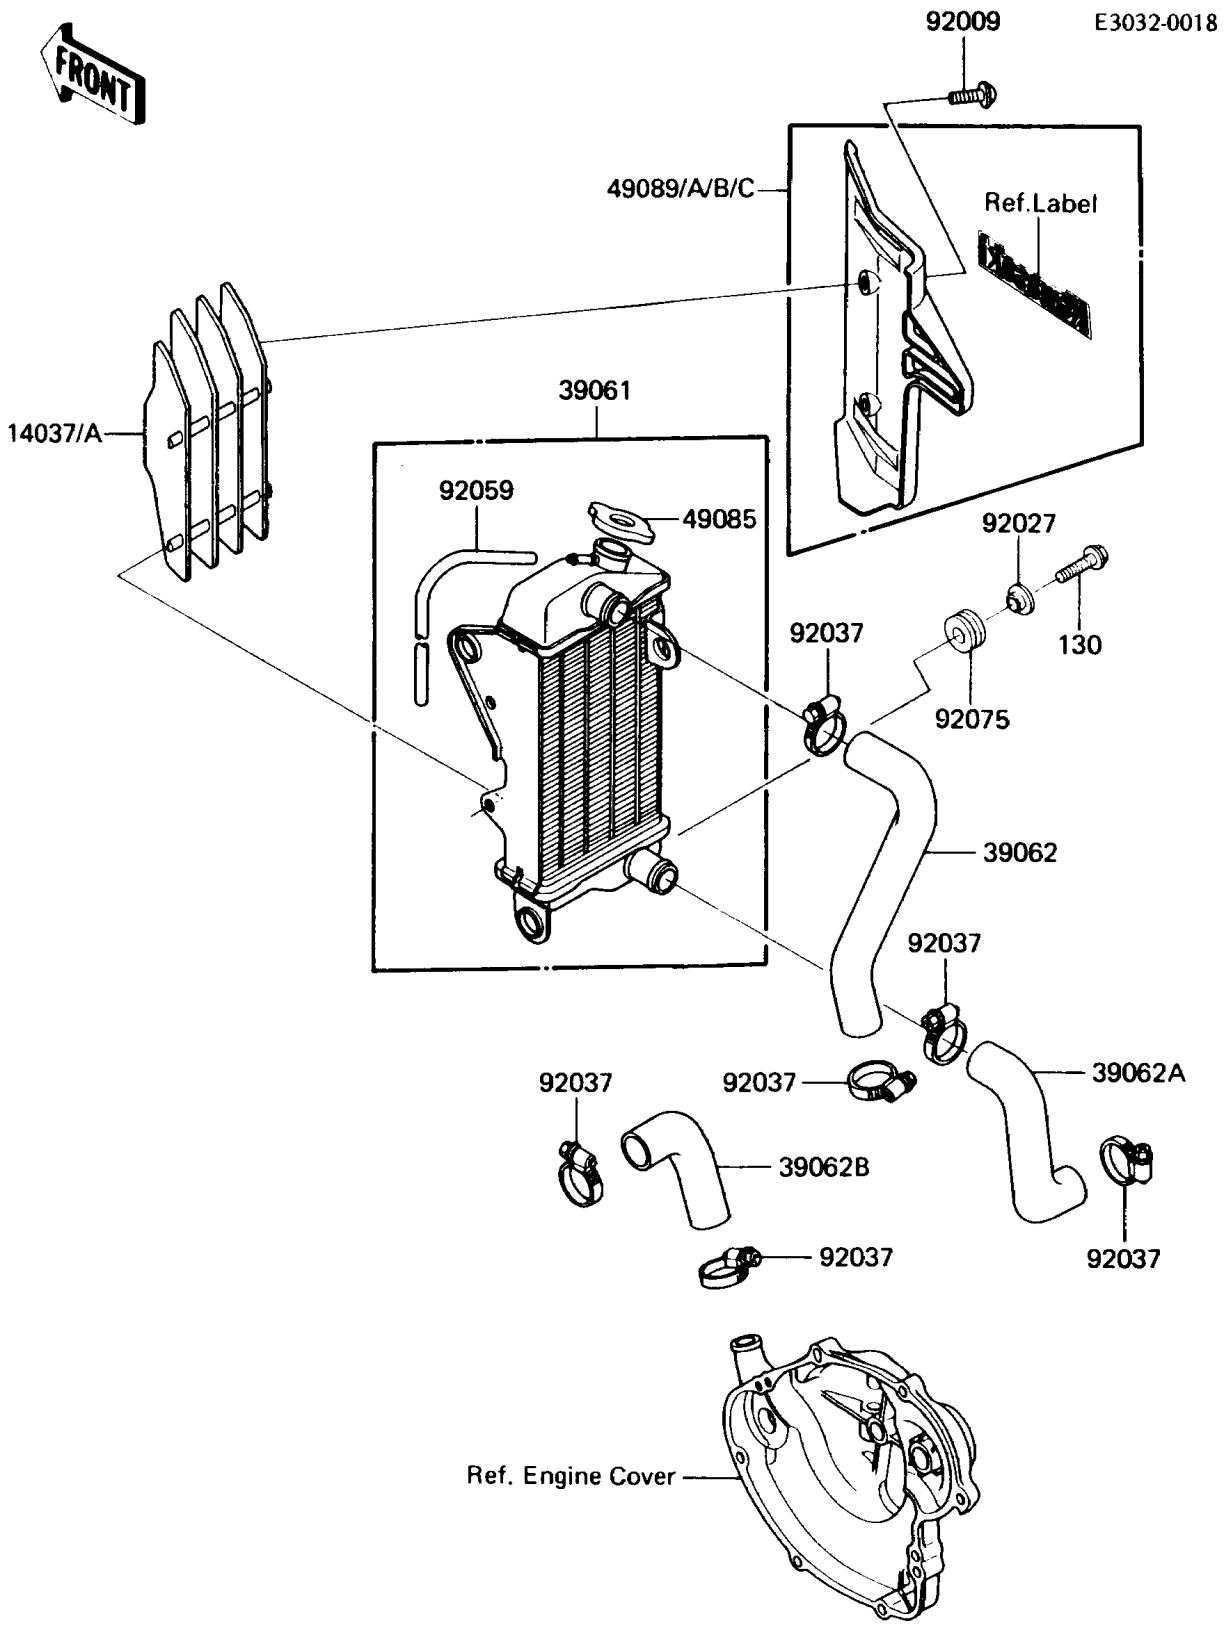

# 1986 KX60 PARTS DIAGRAM

Radiator

## 1986 KX60 PARTS LIST

### Radiator

ITEM NAME	PART NUMBER	QUANTITY
SCREEN,RADIATOR (Ref # 14037)	14037-1055	1
RADIATOR-ASSY (Ref # 39061)	39061-1059	1
HOSE-COOLING,RADIATOR,UPP (Ref # 39062)	39062-1076	1
HOSE-COOLING,RADIATOR,LWR (Ref # 39062A)	39062-1077	1
HOSE-COOLING (Ref # 39062B)	39062-1078	1
CAP-ASSY-PRESSURE (Ref # 49085)	49085-1003	1
SHROUD-ENGINE,RH,L.GREEN (Ref # 49089A)	49089-5007-6W	1
SCREW,6X14,WHITE (Ref # 92009)	92009-1287	2
COLLAR,L=9.6 (Ref # 92027)	92027-1045	3
CLAMP,COOLING HOSE (Ref # 92037)	92037-1589	6
TUBE,5X9X600 (Ref # 92059)	92059-1259	1
DAMPER (Ref # 92075)	92075-1185	3
BOLT-FLANGED,6X16 (Ref # 130)	130G0616	3