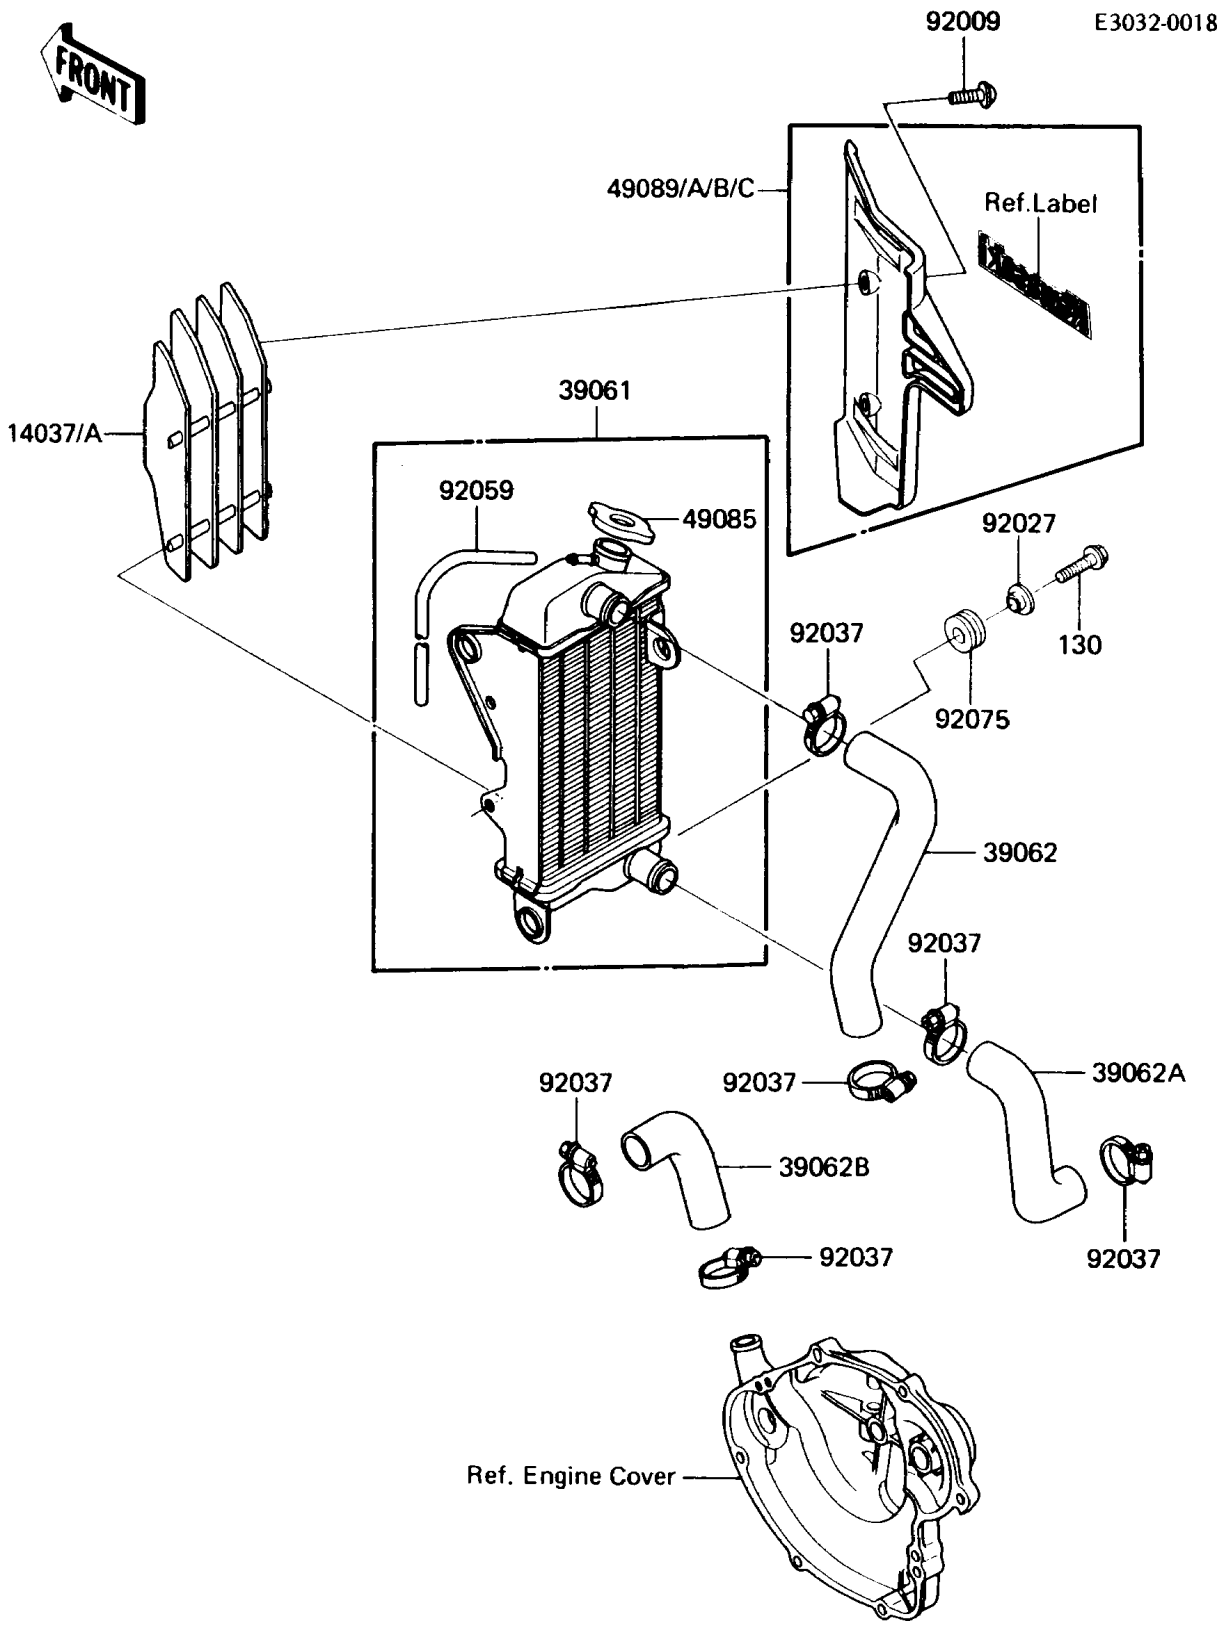

1987 KX60 PARTS DIAGRAM

Radiator

1987 KX60 PARTS LIST

Radiator

ITEM NAME	PART NUMBER	QUANTITY
SCREEN,RADIATOR (Ref # 14037)	14037-1055	1
RADIATOR-ASSY (Ref # 39061)	39061-1059	1
HOSE-COOLING,RADIATOR,UPP (Ref # 39062)	39062-1076	1
HOSE-COOLING,RADIATOR,LWR (Ref # 39062A)	39062-1077	1
HOSE-COOLING (Ref # 39062B)	39062-1078	1
CAP-ASSY-PRESSURE (Ref # 49085)	49085-1003	1
SHROUD-ENGINE,RH,L.GREEN (Ref # 49089B)	49089-5015-6W	1
SCREW,6X14,WHITE (Ref # 92009)	92009-1287	2
COLLAR,L=9.6 (Ref # 92027)	92027-1045	3
CLAMP,COOLING HOSE (Ref # 92037)	92037-1589	6
TUBE,5X9X600 (Ref # 92059)	92059-1259	1
DAMPER (Ref # 92075)	92075-1185	3
BOLT-FLANGED,6X16 (Ref # 130)	130G0616	3