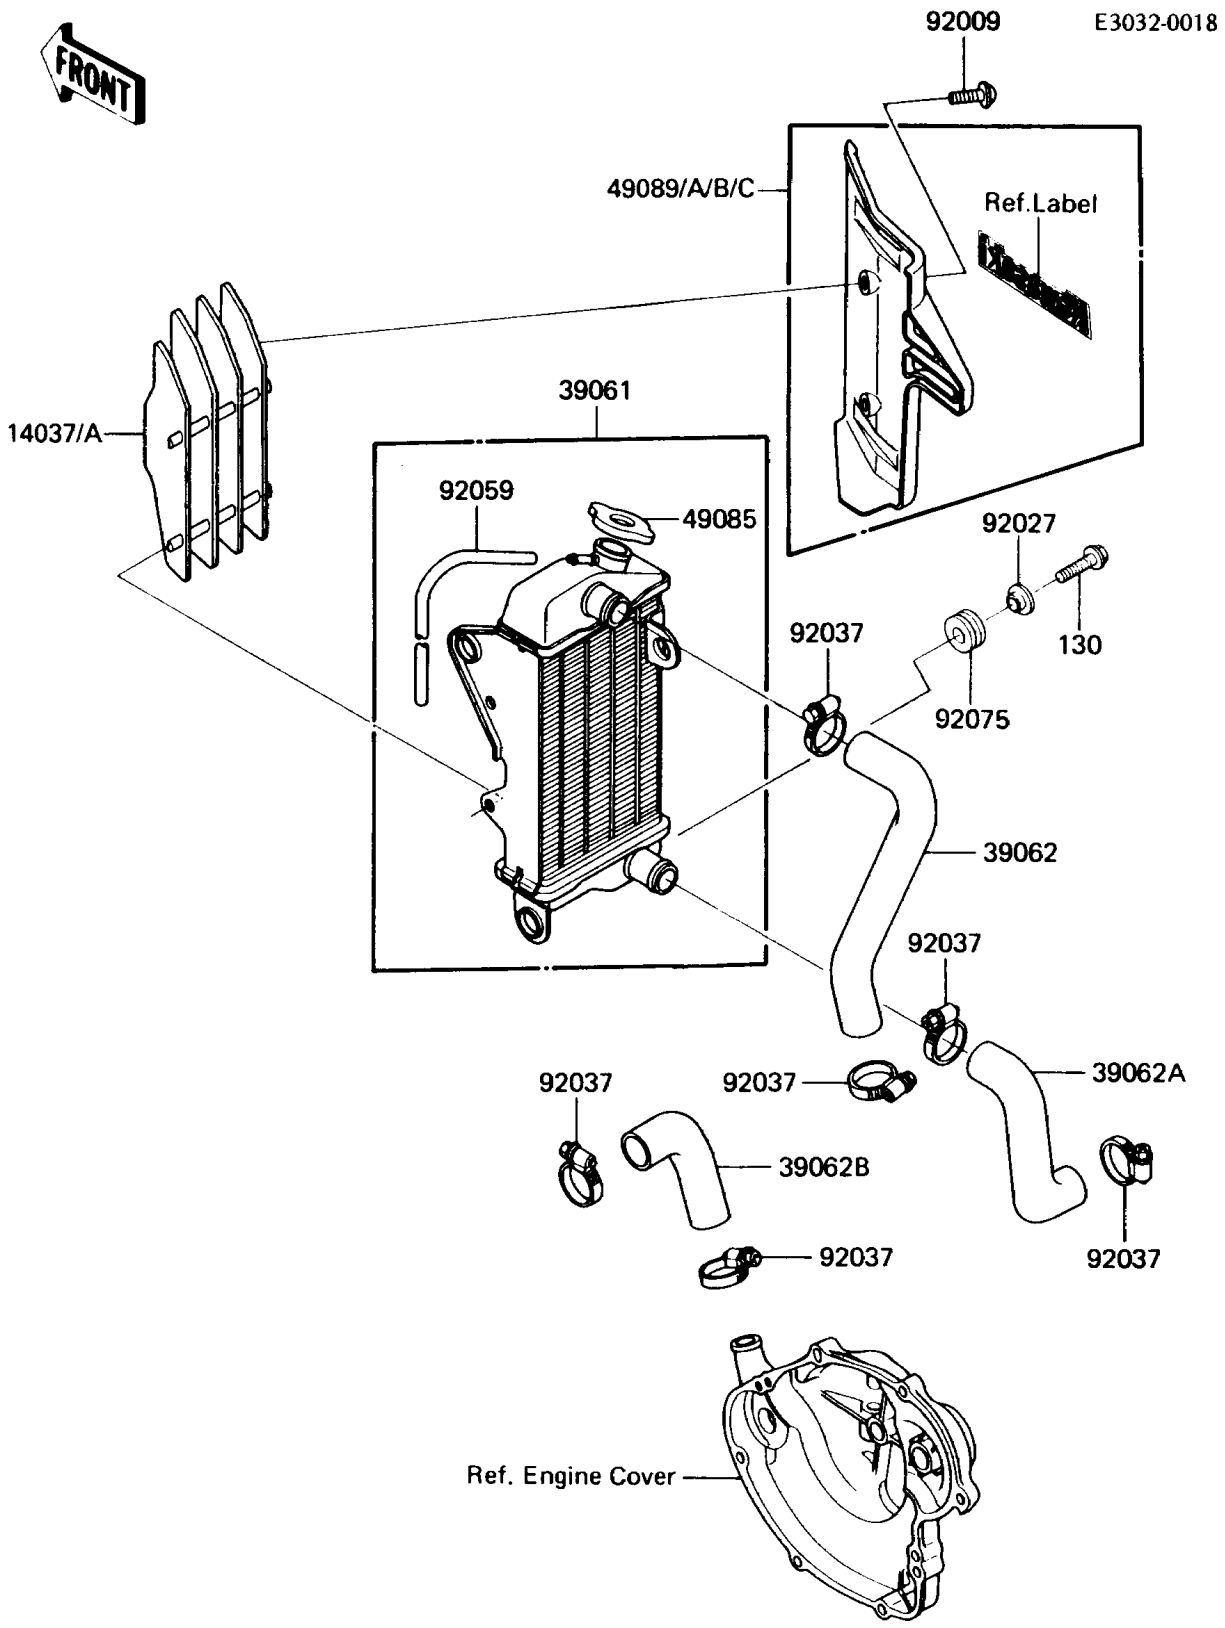

1988 KX60 PARTS DIAGRAM

Radiator

1988 KX60 PARTS LIST

Radiator

ITEM NAME	PART NUMBER	QUANTITY
SCREEN,EBONY (Ref # 14037A)	14037-1100-6C	1
RADIATOR-ASSY (Ref # 39061)	39061-1059	1
HOSE-COOLING,RADIATOR,UPP (Ref # 39062)	39062-1076	1
HOSE-COOLING,RADIATOR,LWR (Ref # 39062A)	39062-1077	1
HOSE-COOLING (Ref # 39062B)	39062-1078	1
CAP-ASSY-PRESSURE (Ref # 49085)	49085-1003	1
SHROUD-ENGINE,RH,L.GREEN (Ref # 49089C)	49089-5031-6W	1
SCREW,6X14,WHITE (Ref # 92009)	92009-1287	2
COLLAR,L=9.6 (Ref # 92027)	92027-1045	3
CLAMP,COOLING HOSE (Ref # 92037)	92037-1589	6
TUBE,5X9X600 (Ref # 92059)	92059-1259	1
DAMPER (Ref # 92075)	92075-1185	3
BOLT-FLANGED,6X16 (Ref # 130)	130G0616	3