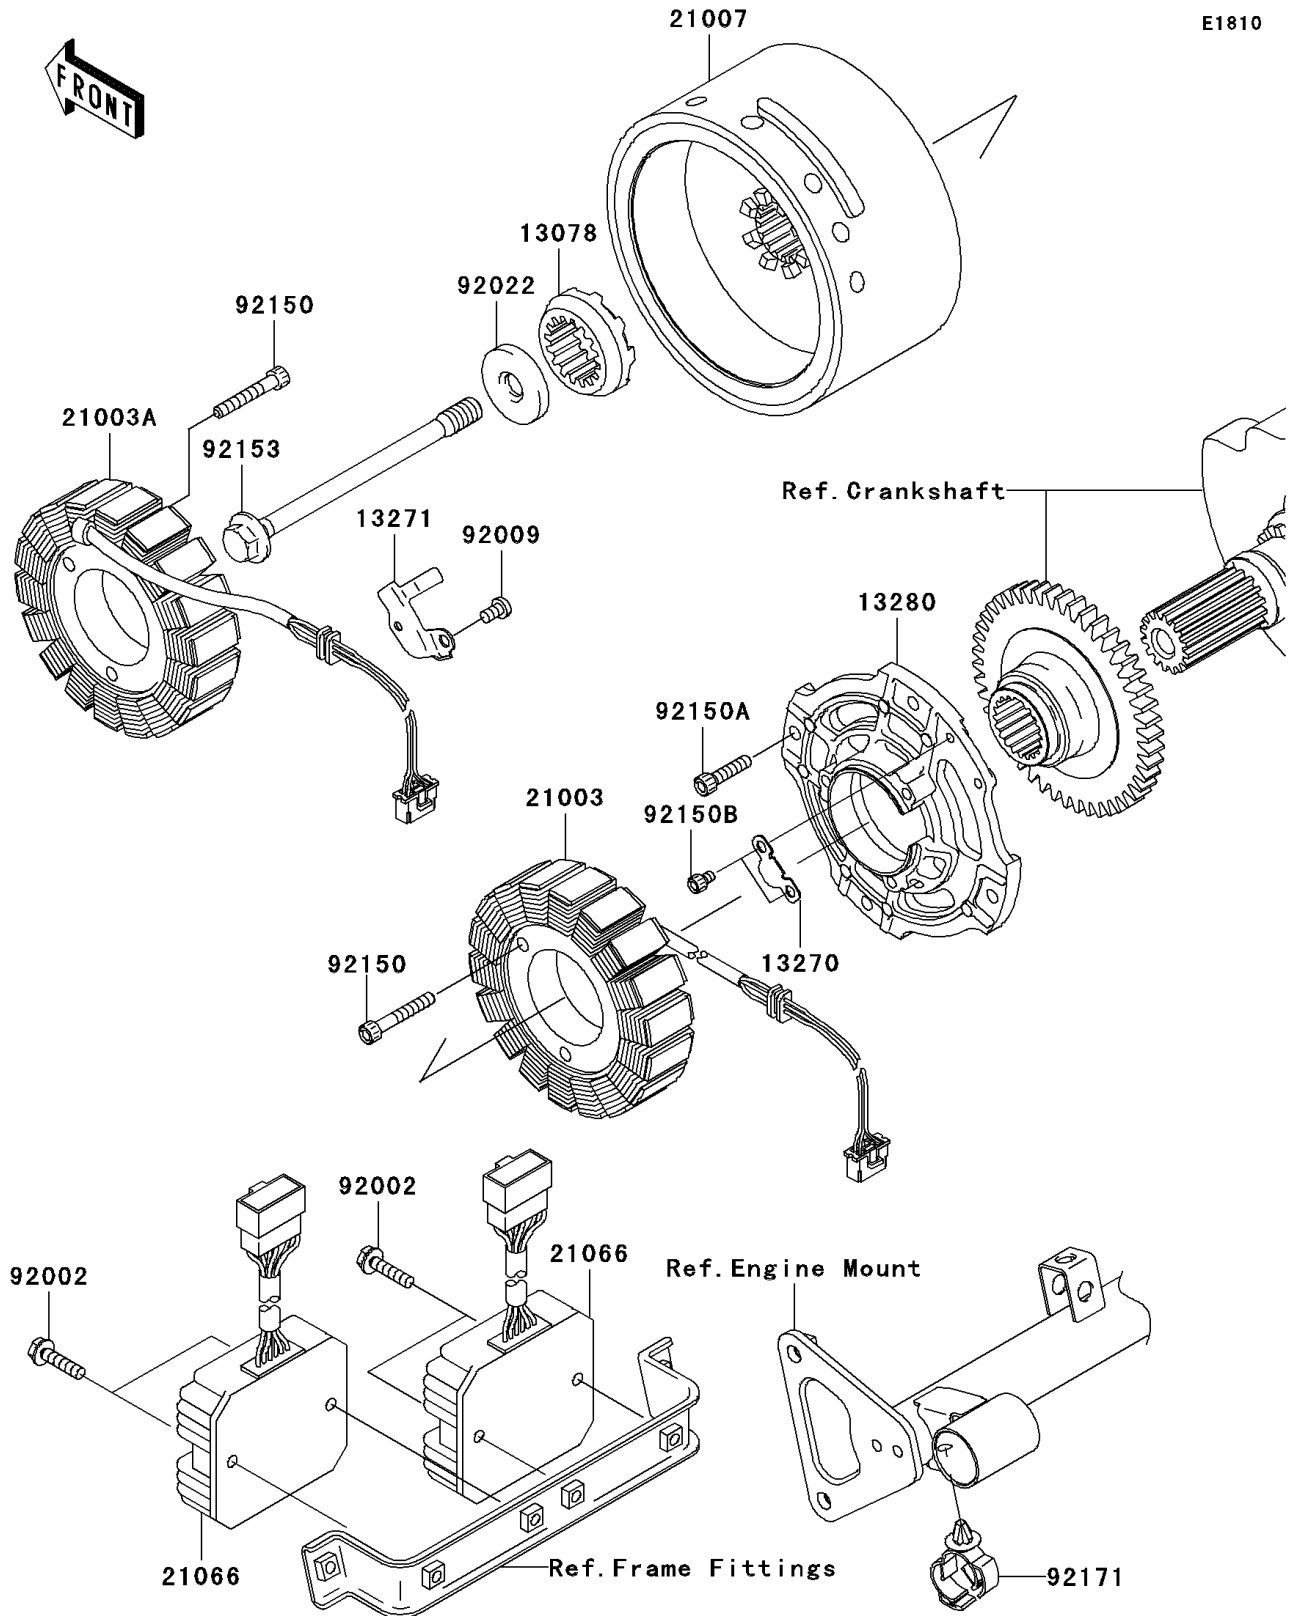

2007 Vulcan 1600 Nomad PARTS DIAGRAM

Generator

E1810

2007 Vulcan 1600 Nomad PARTS LIST

Generator

ITEM NAME	PART NUMBER	QUANTITY
RATCHET (Ref # 13078)	13078-1066	1
PLATE (Ref # 13270)	13270-1925	1
PLATE (Ref # 13271)	13271-1325	1
HOLDER (Ref # 13280)	13280-1069	1
STATOR,INNER (Ref # 21003)	21003-0007	1
STATOR,OUTER (Ref # 21003A)	21003-0008	1
ROTOR (Ref # 21007)	21007-1369	1
REGULATOR-VOLTAGE (Ref # 21066)	21066-1106	2
BOLT,FLANGED,6X25 (Ref # 92002)	92002-1086	4
SCREW (Ref # 92009)	92009-1768	1
WASHER,12X40X6 (Ref # 92022)	92022-1904	1
BOLT,SOCKET,6X35 (Ref # 92150)	92150-1484	6
BOLT,SOCKET,6X22 (Ref # 92150A)	92150-1654	4
BOLT,5X8 (Ref # 92150B)	92150-1955	2
BOLT,12X154 (Ref # 92153)	92153-1105	1
CLAMP,CLIP,DIA=20 (Ref # 92171)	92171-0068	1