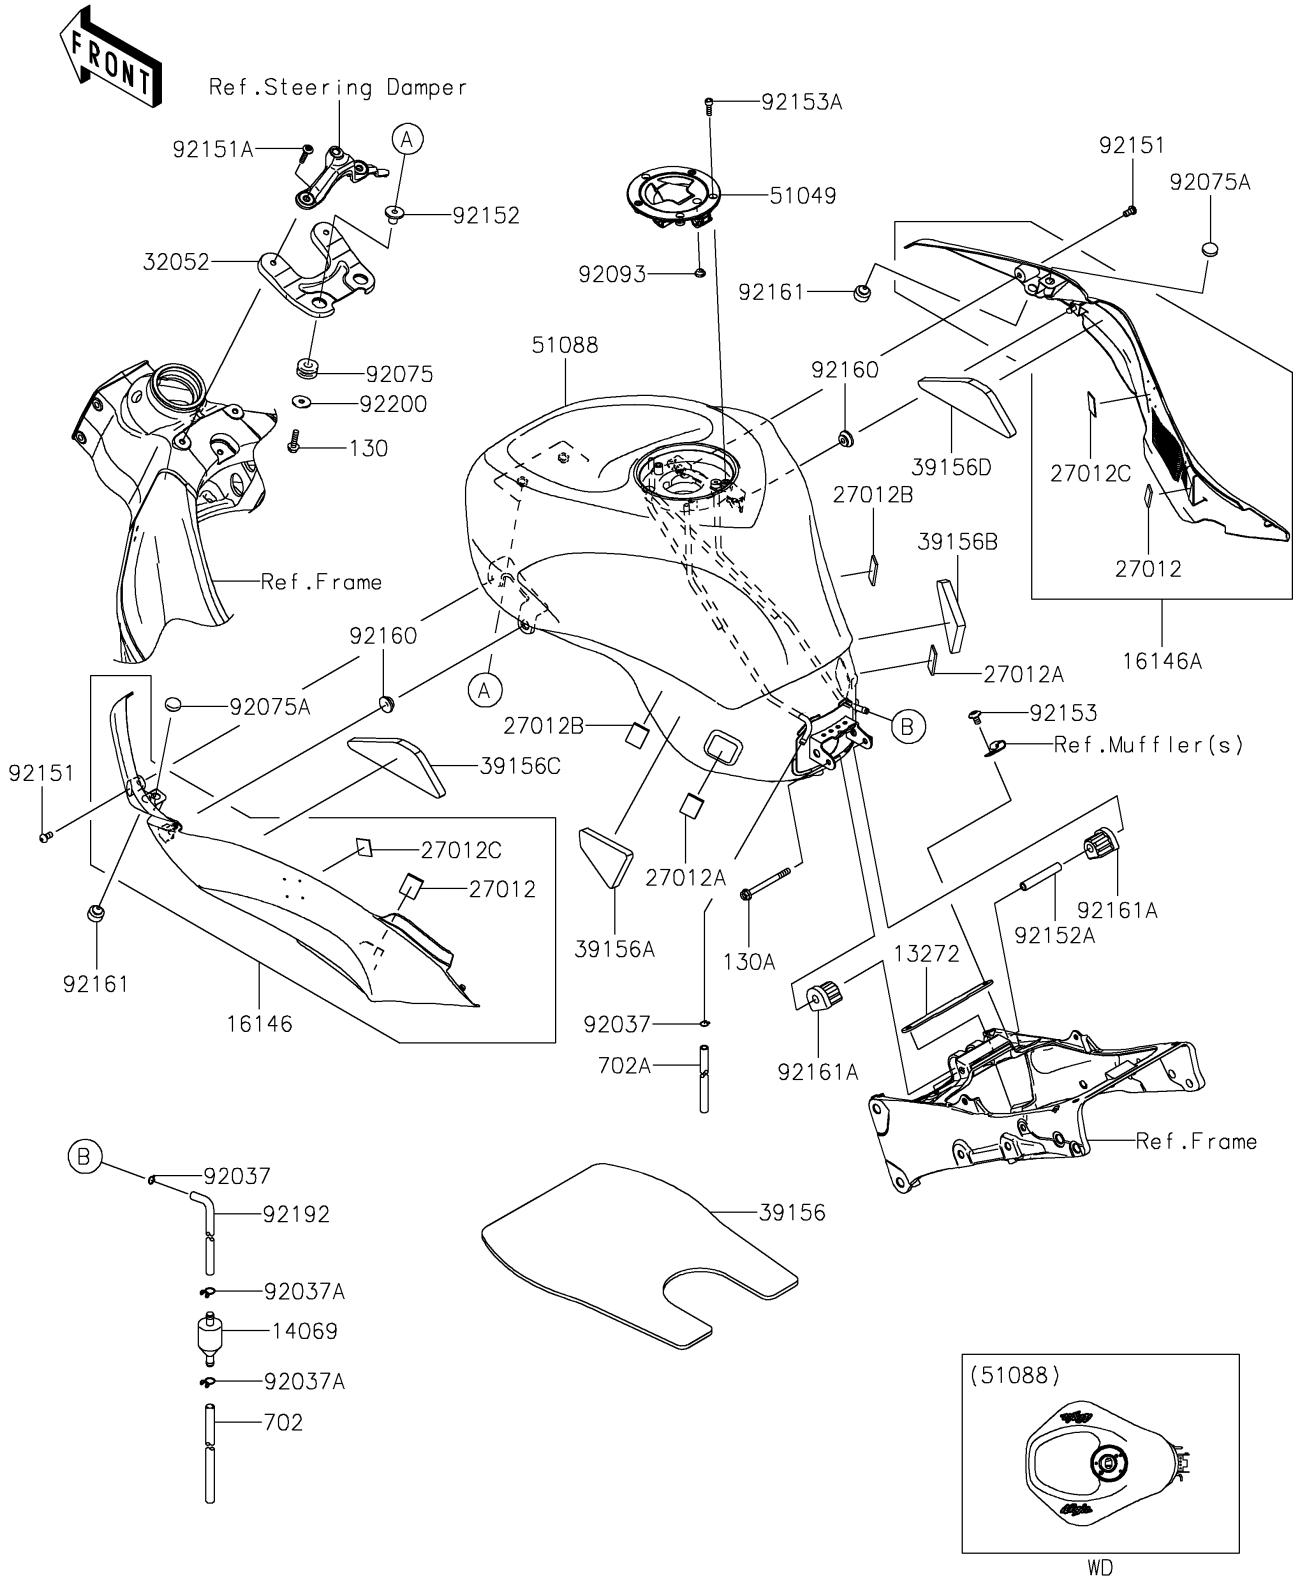

2022 Ninja ZX-6R PARTS DIAGRAM

Fuel Tank

F2410

2022 Ninja ZX-6R PARTS LIST

Fuel Tank

| ITEM NAME | PART NUMBER | QUANTITY |
|-----------|-------------|----------|
|-----------|-------------|----------|