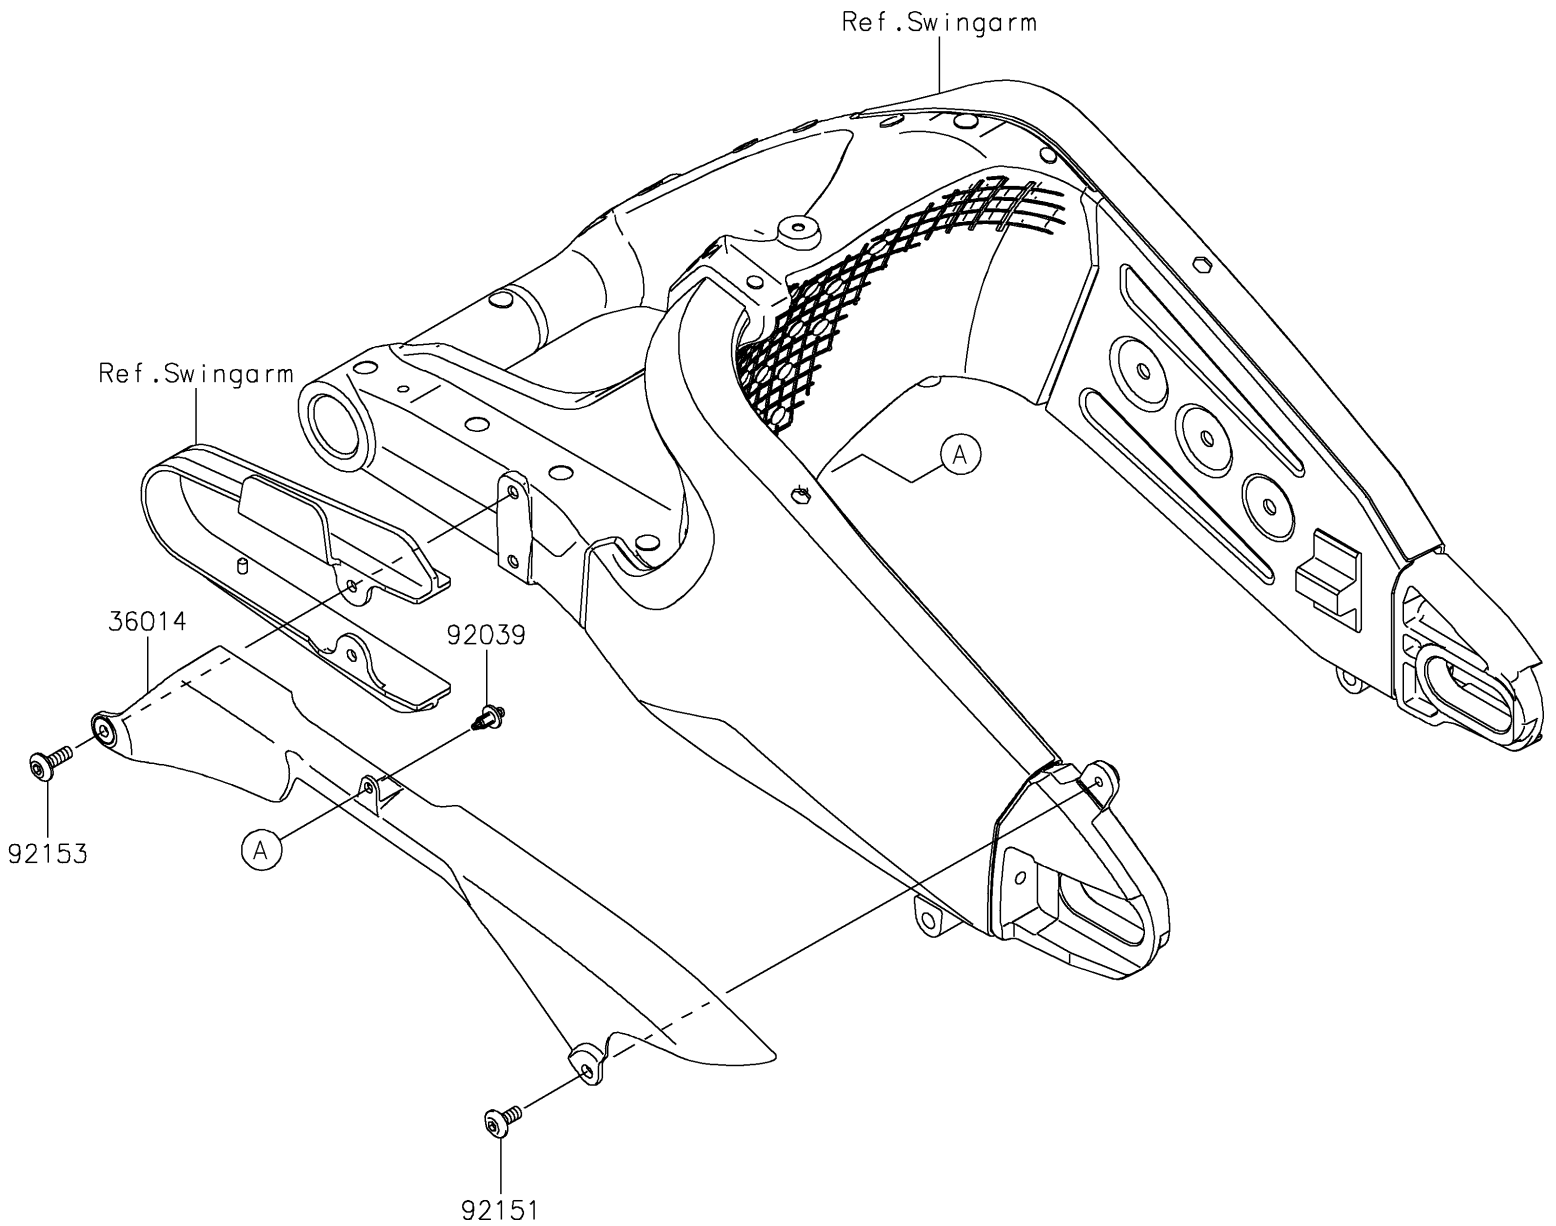

2022 Ninja ZX-6R PARTS DIAGRAM

Chain Cover

F2650

2022 Ninja ZX-6R PARTS LIST

Chain Cover

ITEM NAME	PART NUMBER	QUANTITY
CASE-CHAIN (Ref # 36014)	36014-0048	1
RIVET (Ref # 92039)	92039-0051	1
BOLT,SOCKET,6X14 (Ref # 92151)	92151-1654	1
BOLT,SOCKET,6X18 (Ref # 92153)	92153-1675	1