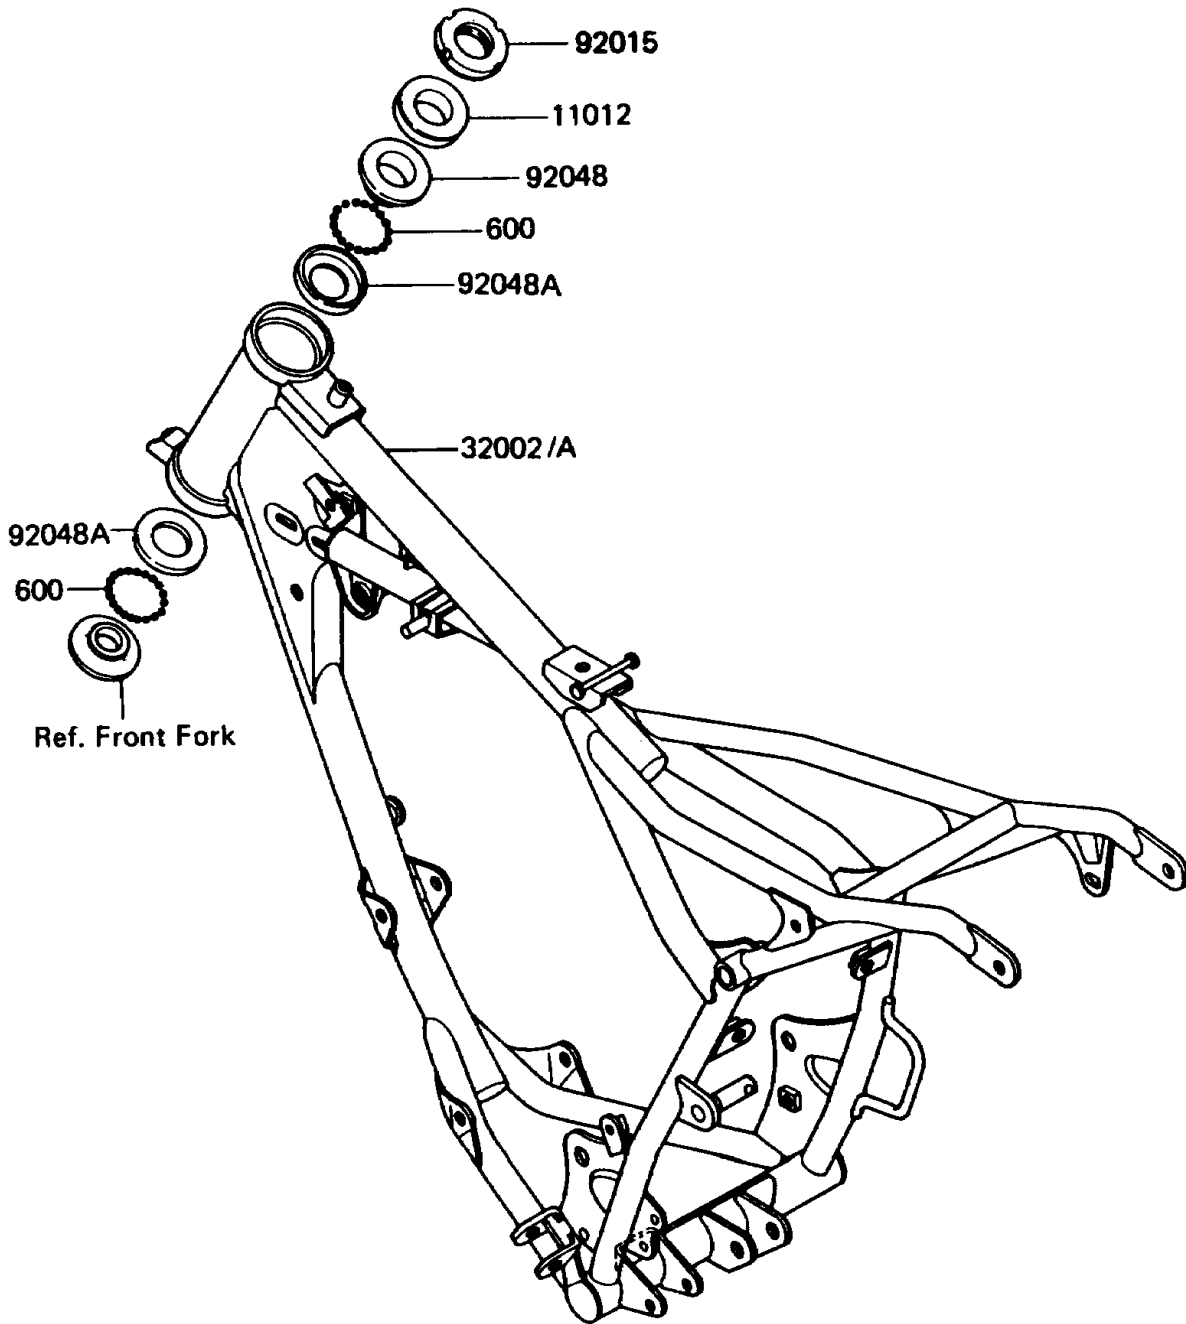

1985 KX60 PARTS DIAGRAM

Frame

F2120-0258

1985 KX60 PARTS LIST

Frame

ITEM NAME	PART NUMBER	QUANTITY
CAP,STEERING STEM (Ref # 11012)	46098-018	1
FRAME-COMP (Ref # 32002)	32002-1751	1
NUT,STEERING LOCK,25MM (Ref # 92015)	92015-1222	1
CONE,STEERING STEM BEARING (Ref # 92048)	92047-014	1
RACE,STEERING STEM BEARING (Ref # 92048A)	92048-009	2
BALL-STEEL,3/16" (Ref # 600)	600A0600	46