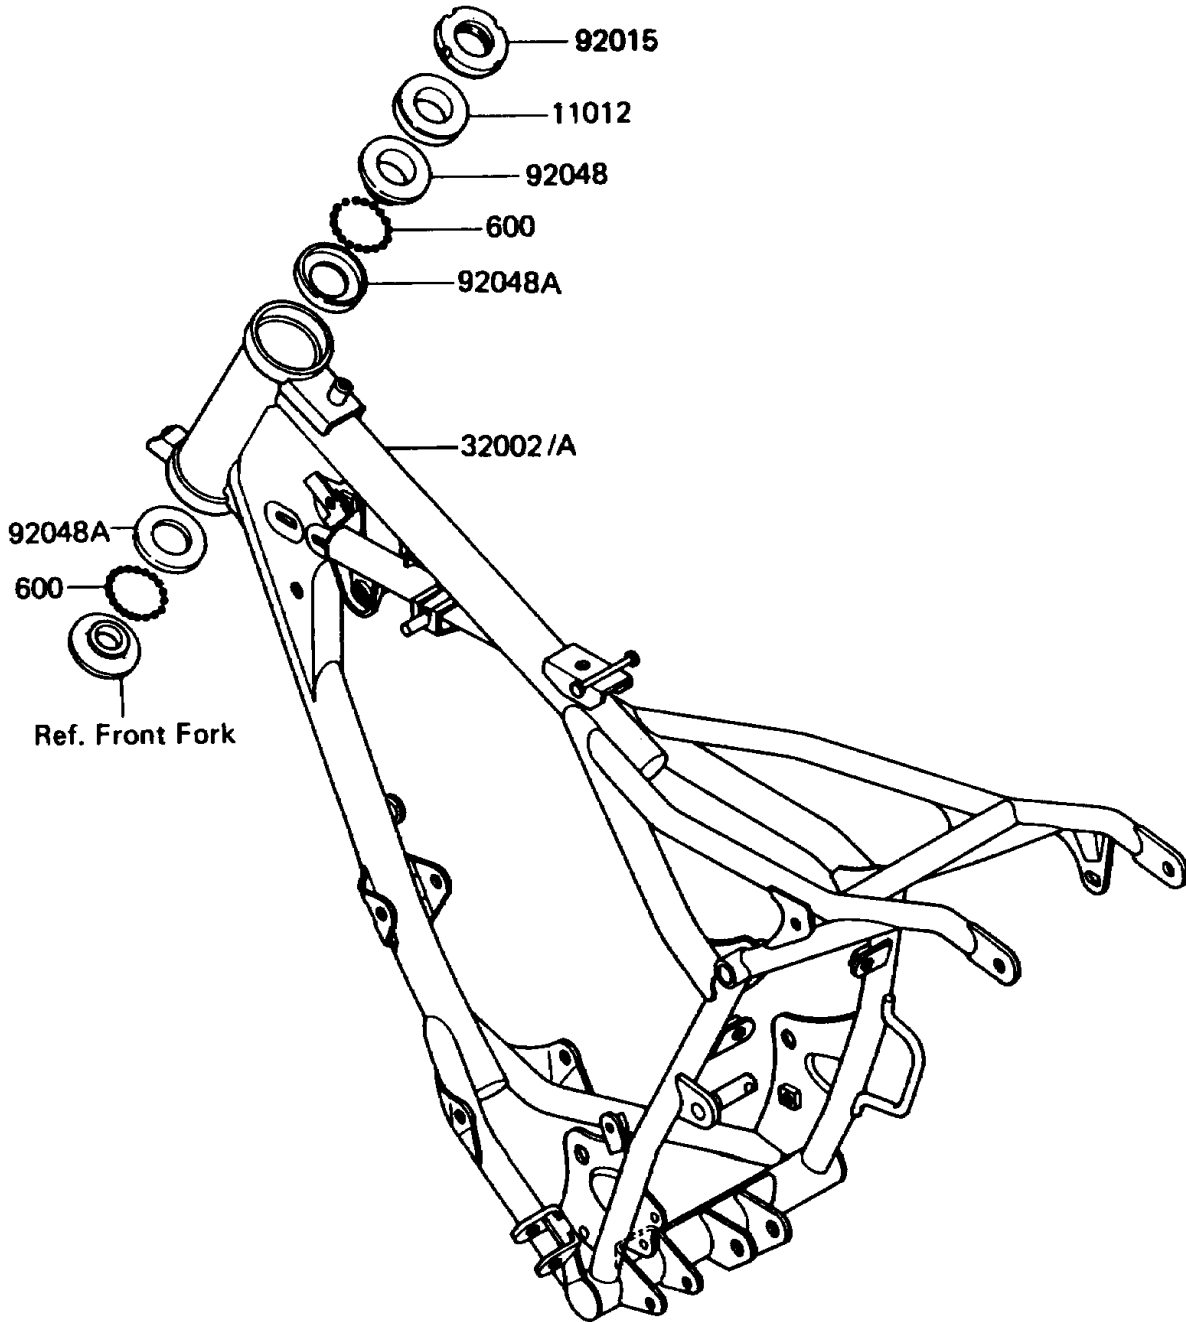

# 1988 KX60 PARTS DIAGRAM

Frame

F2120-0258

# 1988 KX60 PARTS LIST

## Frame

ITEM NAME	PART NUMBER	QUANTITY
CAP,STEERING STEM (Ref # 11012)	46098-018	1
FRAME-COMP (Ref # 32002A)	32002-1967	1
NUT,STEERING LOCK,25MM (Ref # 92015)	92015-1222	1
CONE,STEERING STEM BEARING (Ref # 92048)	92047-014	1
RACE,STEERING STEM BEARING (Ref # 92048A)	92048-009	2
BALL-STEEL,3/16" (Ref # 600)	600A0600	46