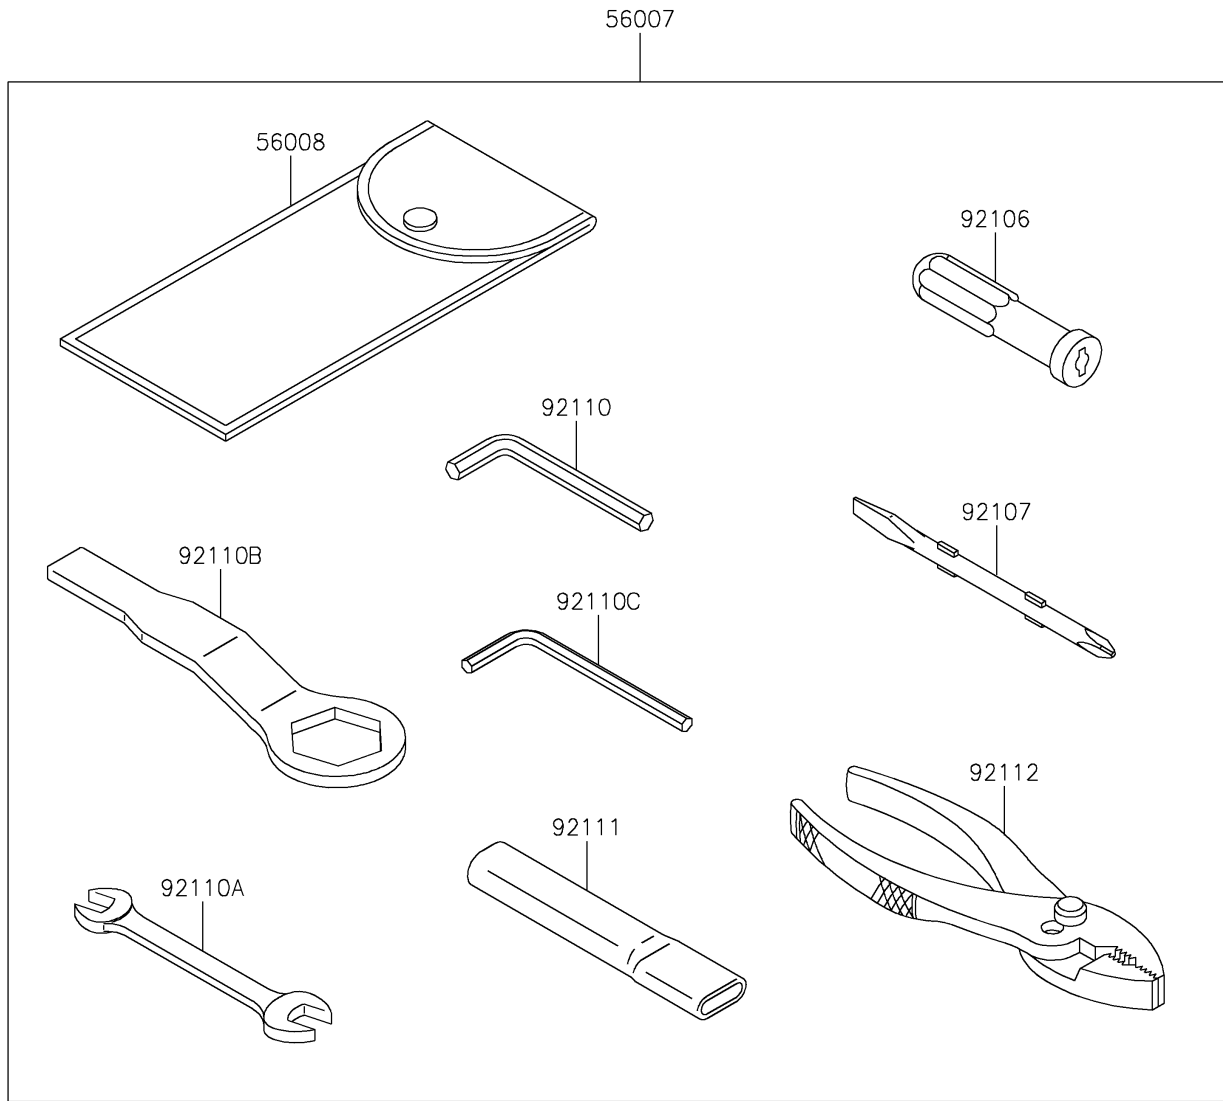

2022 Ninja ZX-6R PARTS DIAGRAM

Owner's Tools

F2810

2022 Ninja ZX-6R PARTS LIST

Owner's Tools

ITEM NAME	PART NUMBER	QUANTITY
-----------	-------------	----------